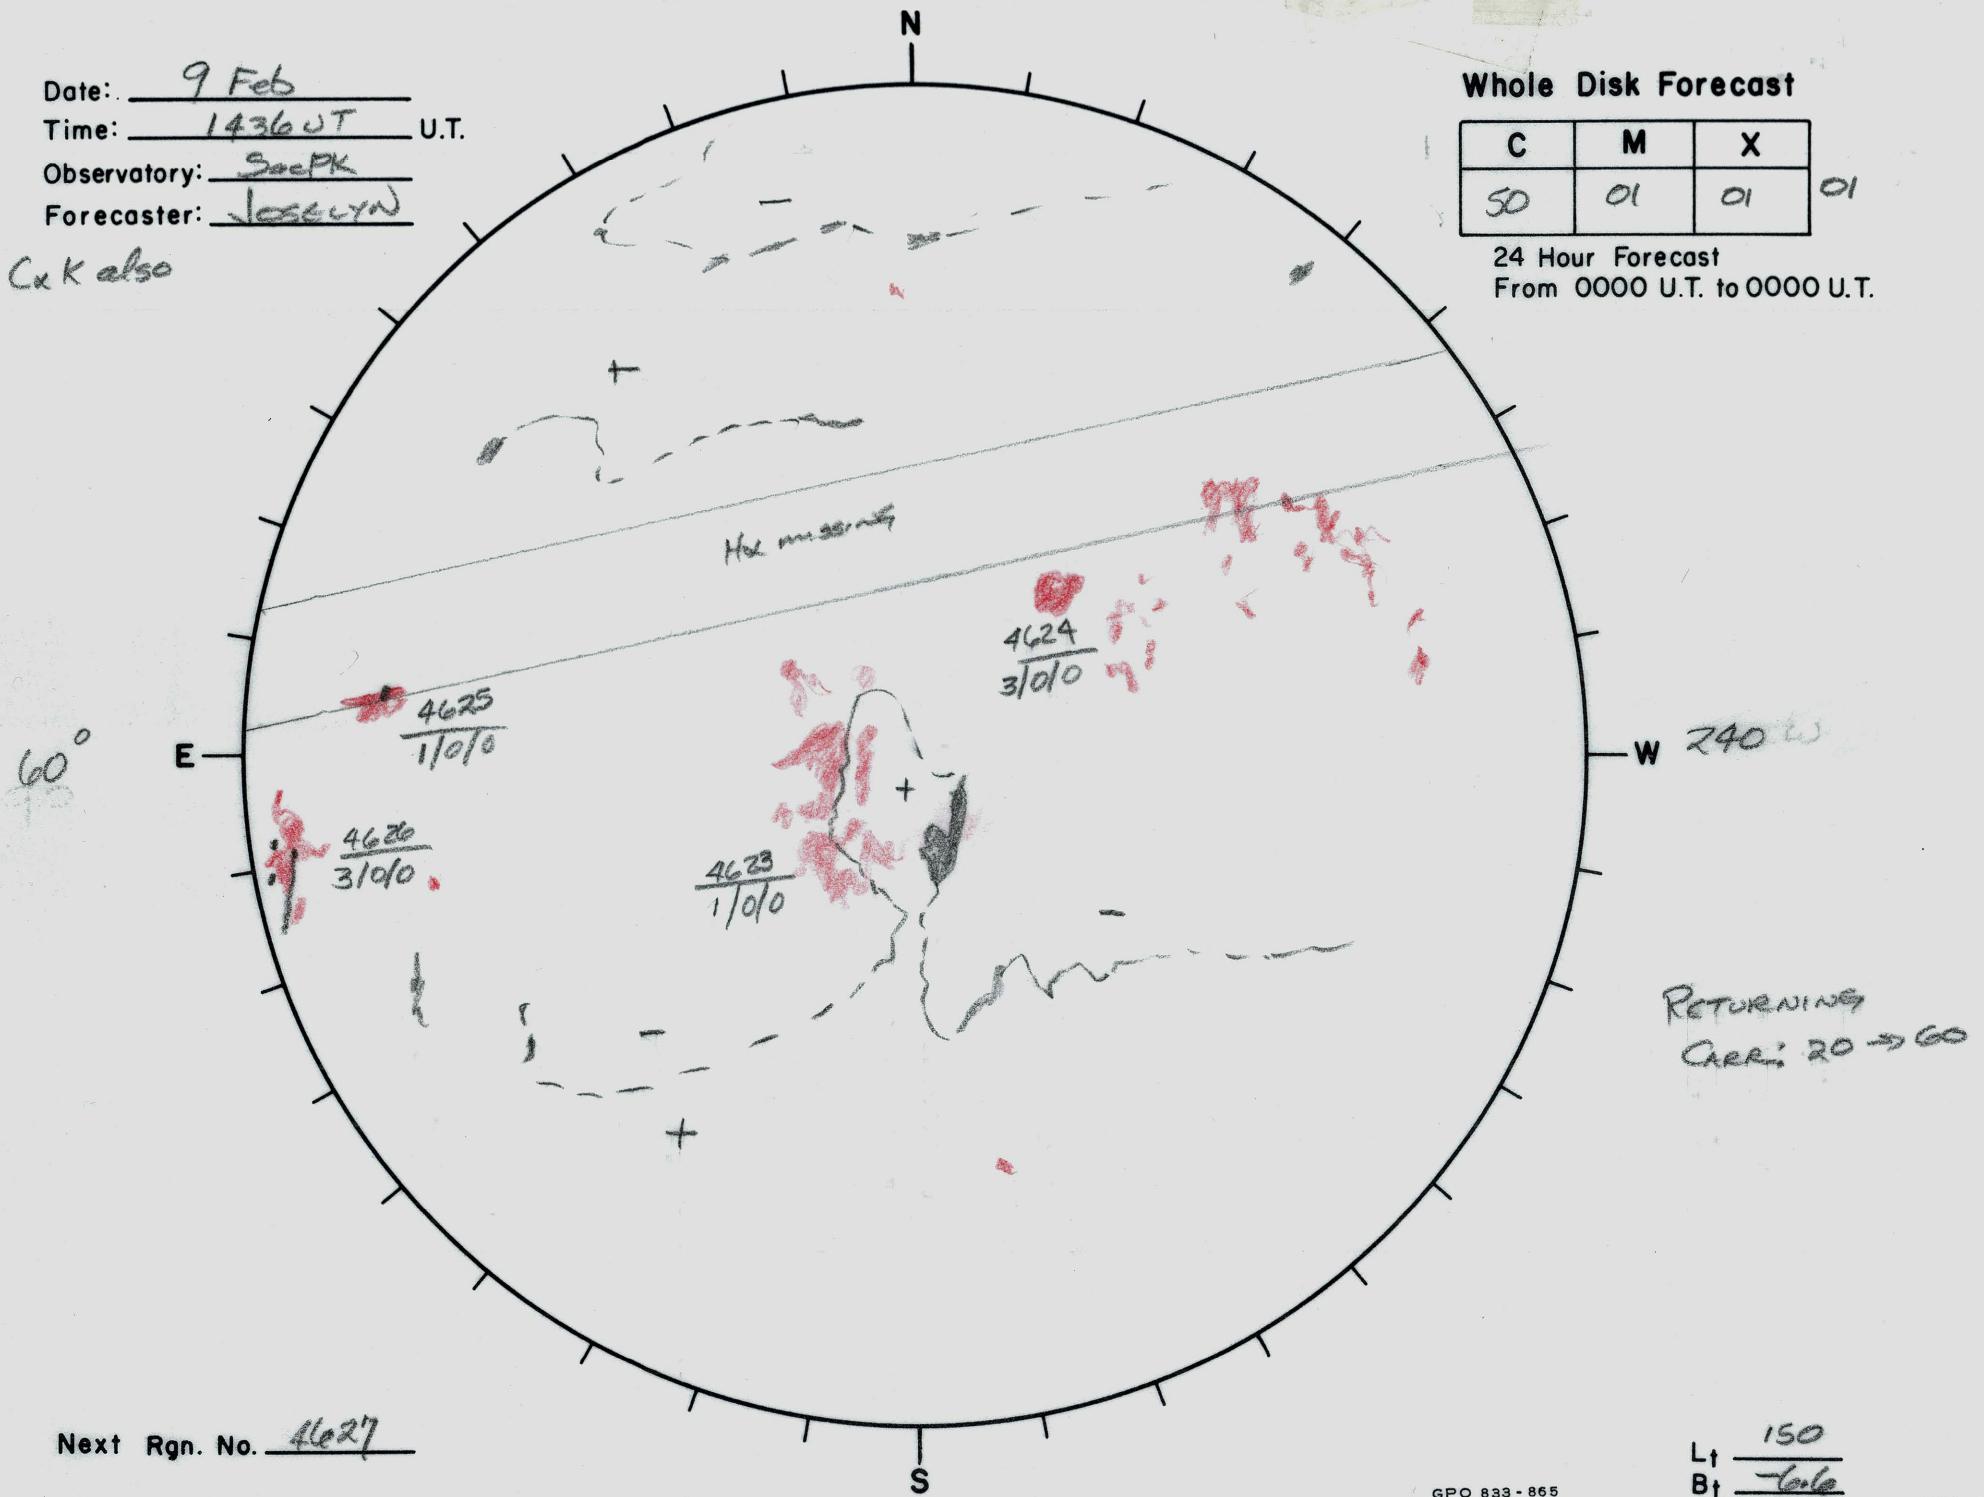

Date: 9 Feb
 Time: 1436 UT U.T.
 Observatory: SocPK
 Forecaster: JOSELYN

CxK also

Whole Disk Forecast

C	M	X
50	01	01

01

24 Hour Forecast
 From 0000 U.T. to 0000 U.T.

Next Rgn. No. 4627

L↑ 150
 B↑ 70/6