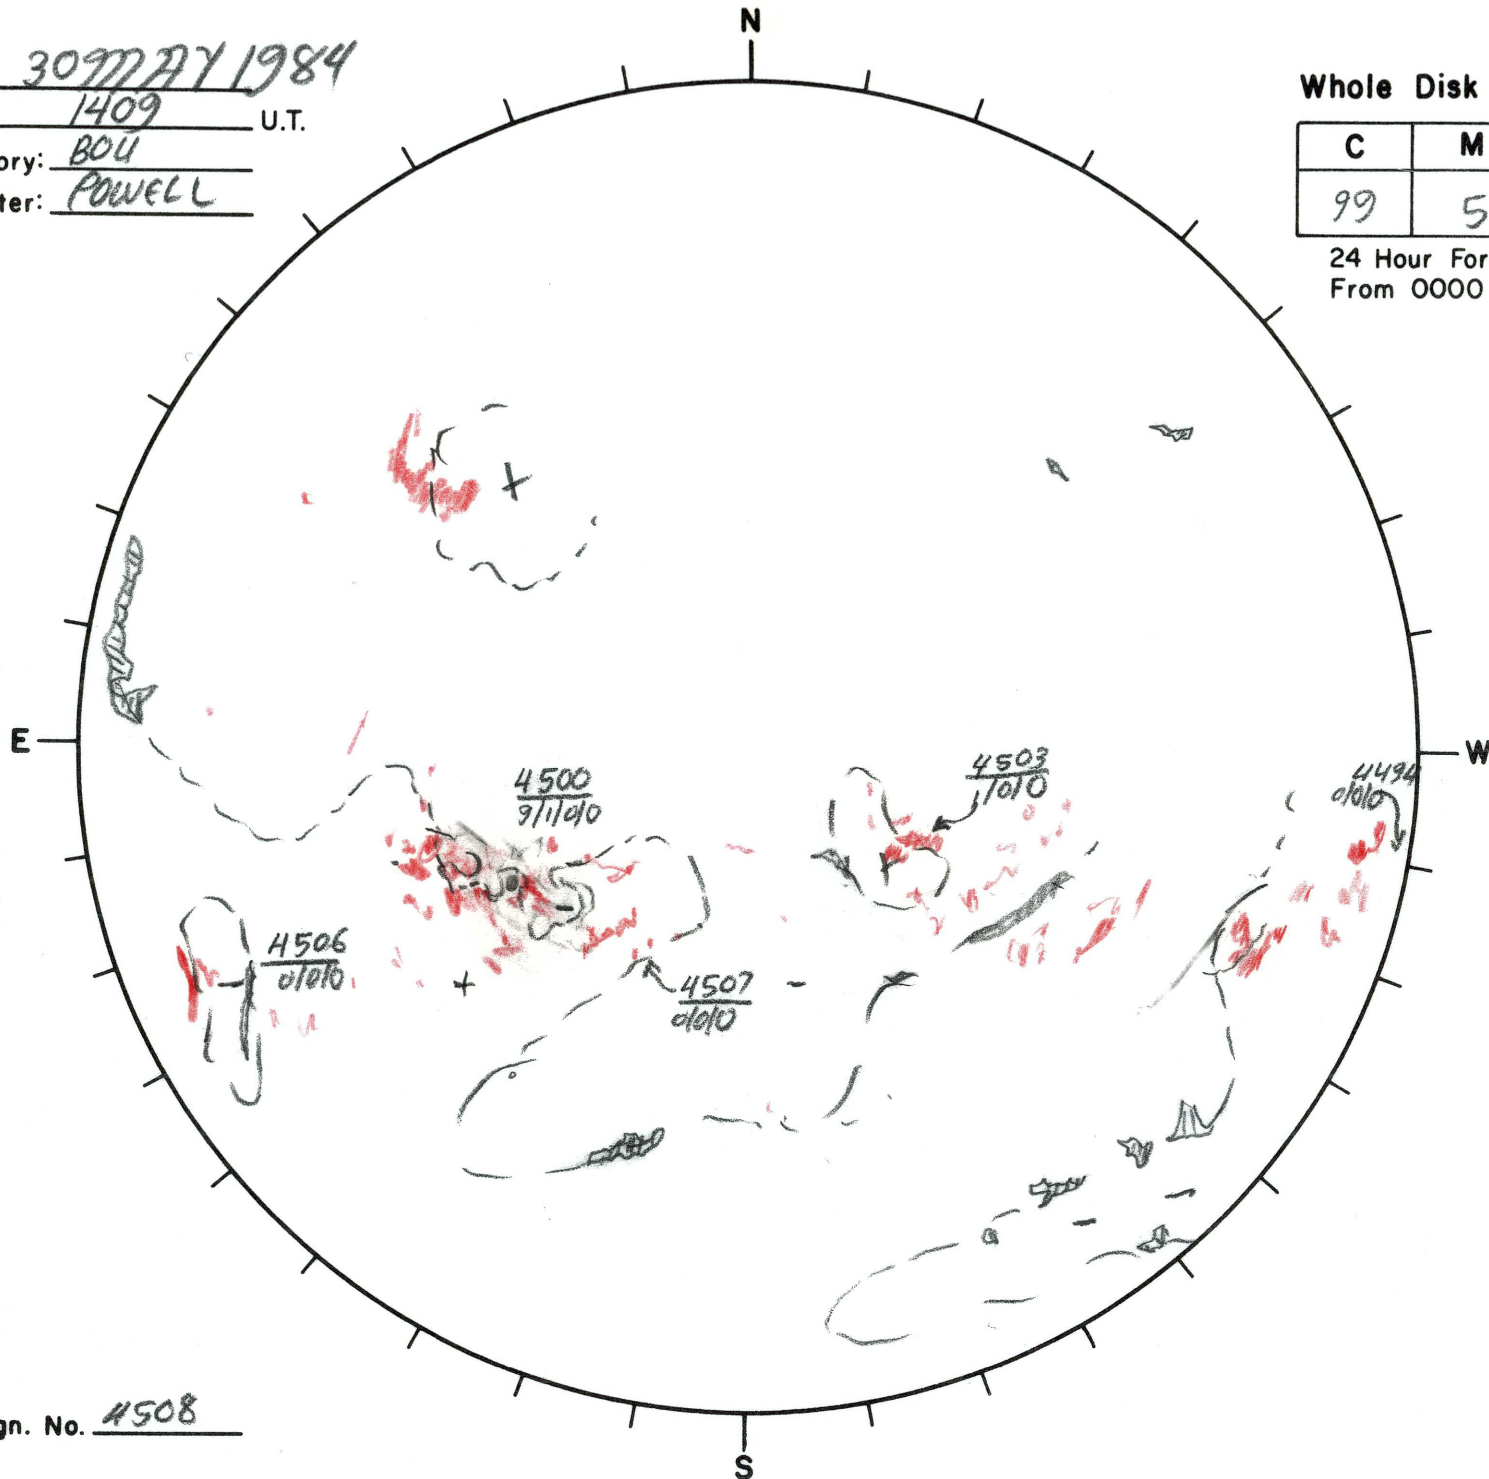

Date: 30 MAY 1984
 Time: 1409 U.T.
 Observatory: BOU
 Forecaster: POWELL

Whole Disk Forecast

C	M	X
99	5	1

24 Hour Forecast
 From 0000 U.T. to 0000 U.T.

Next Rgn. No. 4508

L_t _____
 B_t _____