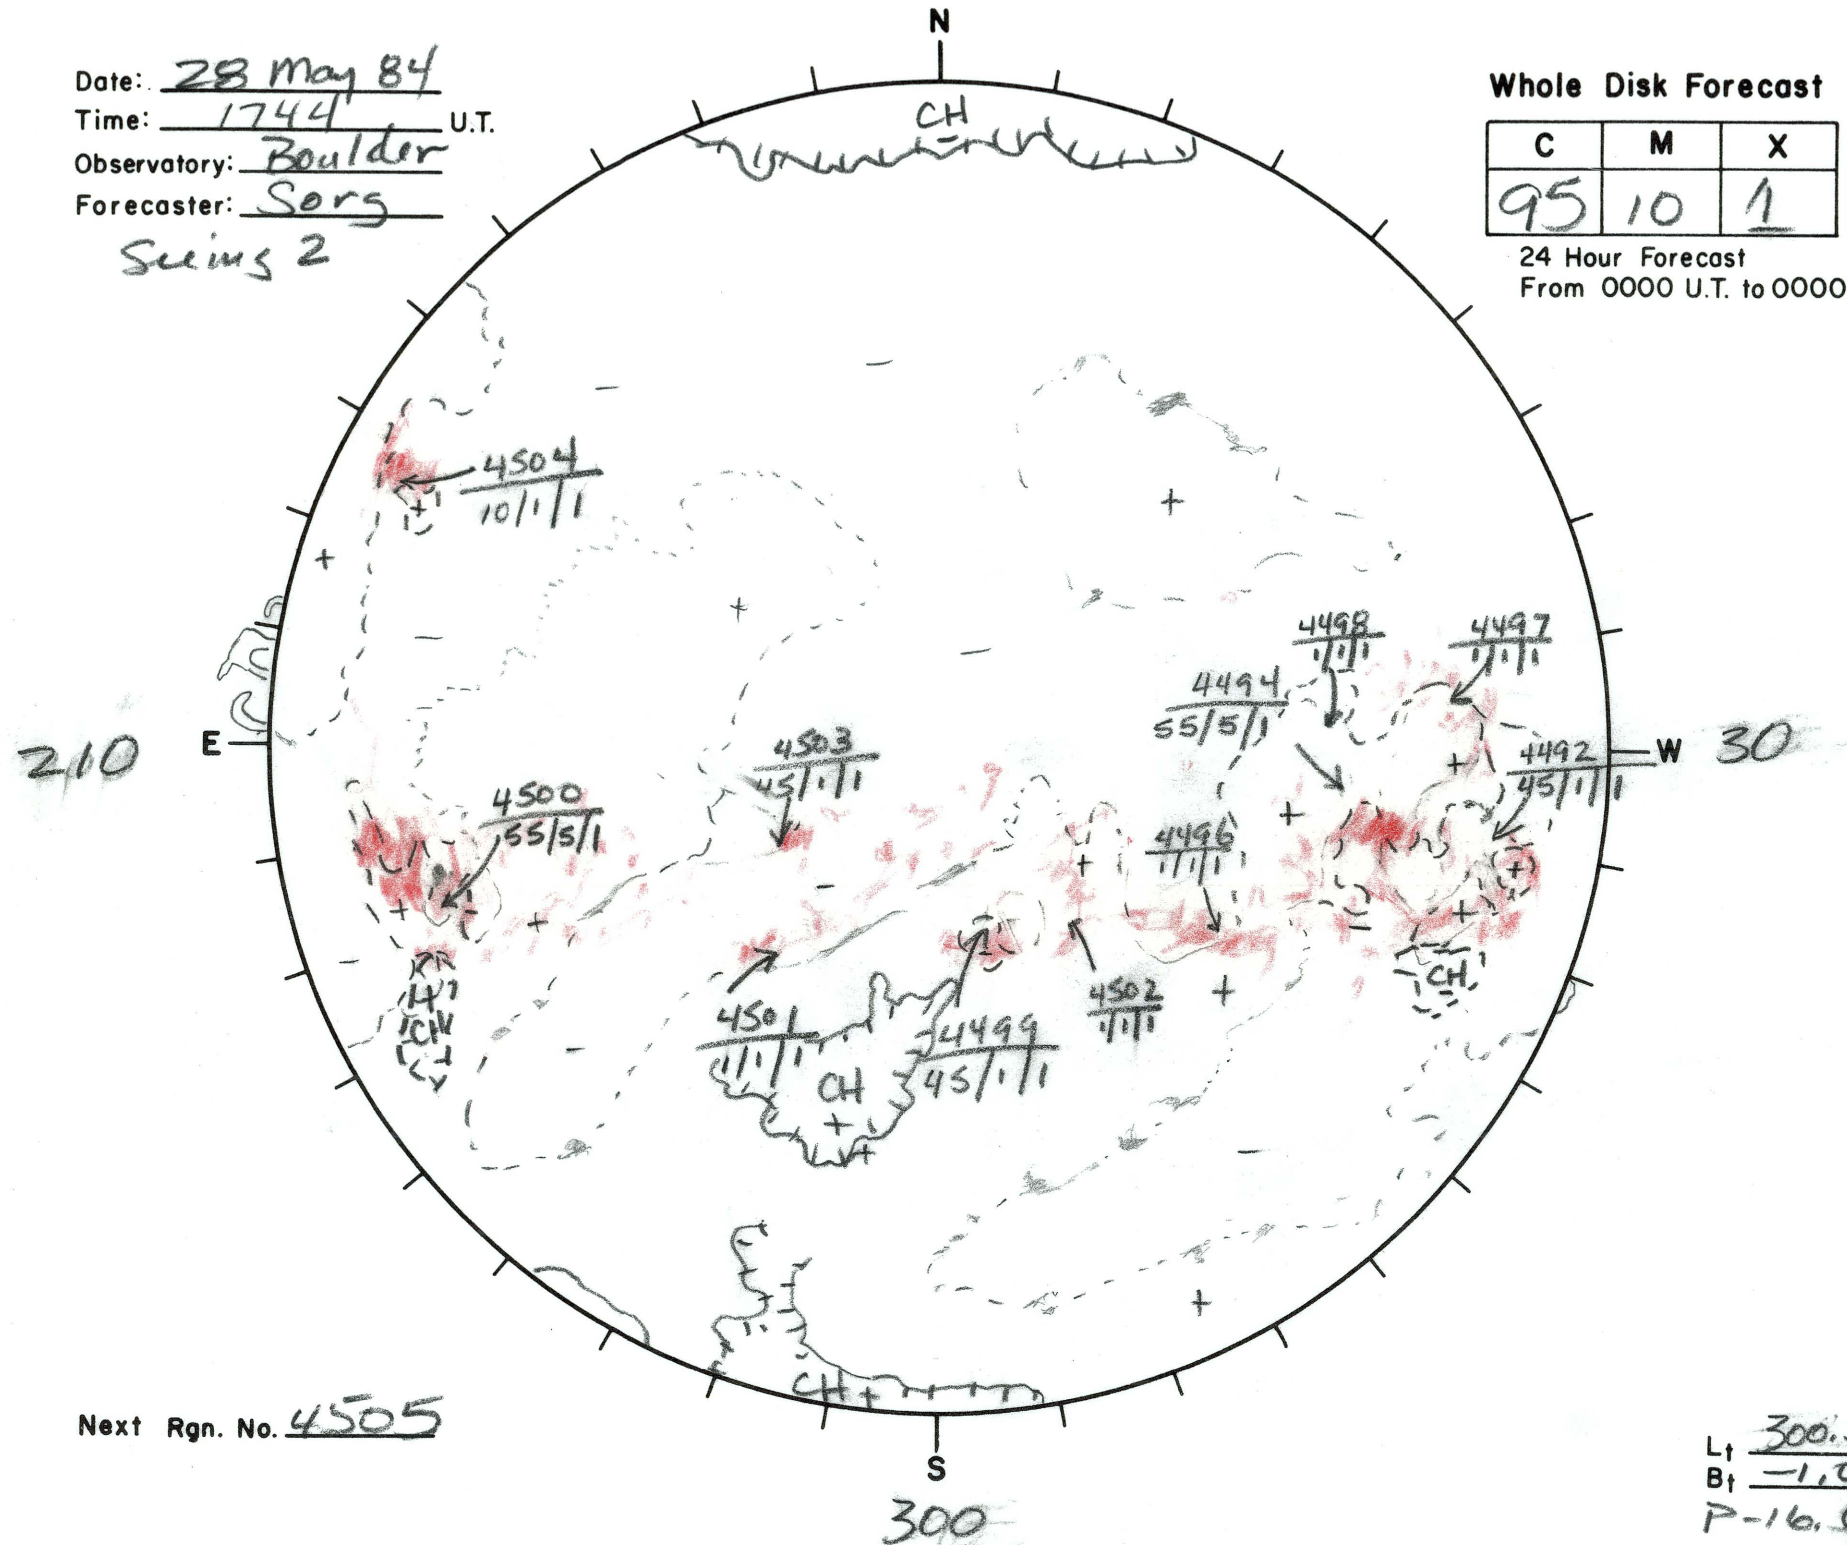

Date: 28 May 84
 Time: 1744 U.T.
 Observatory: Boulder
 Forecaster: Sorg
Seeing 2

Whole Disk Forecast

C	M	X	P
95	10	1	1

24 Hour Forecast
 From 0000 U.T. to 0000 U.T.

Next Rgn. No. 4505

Lt 300.5
 Bt -1.0
 P -16.6