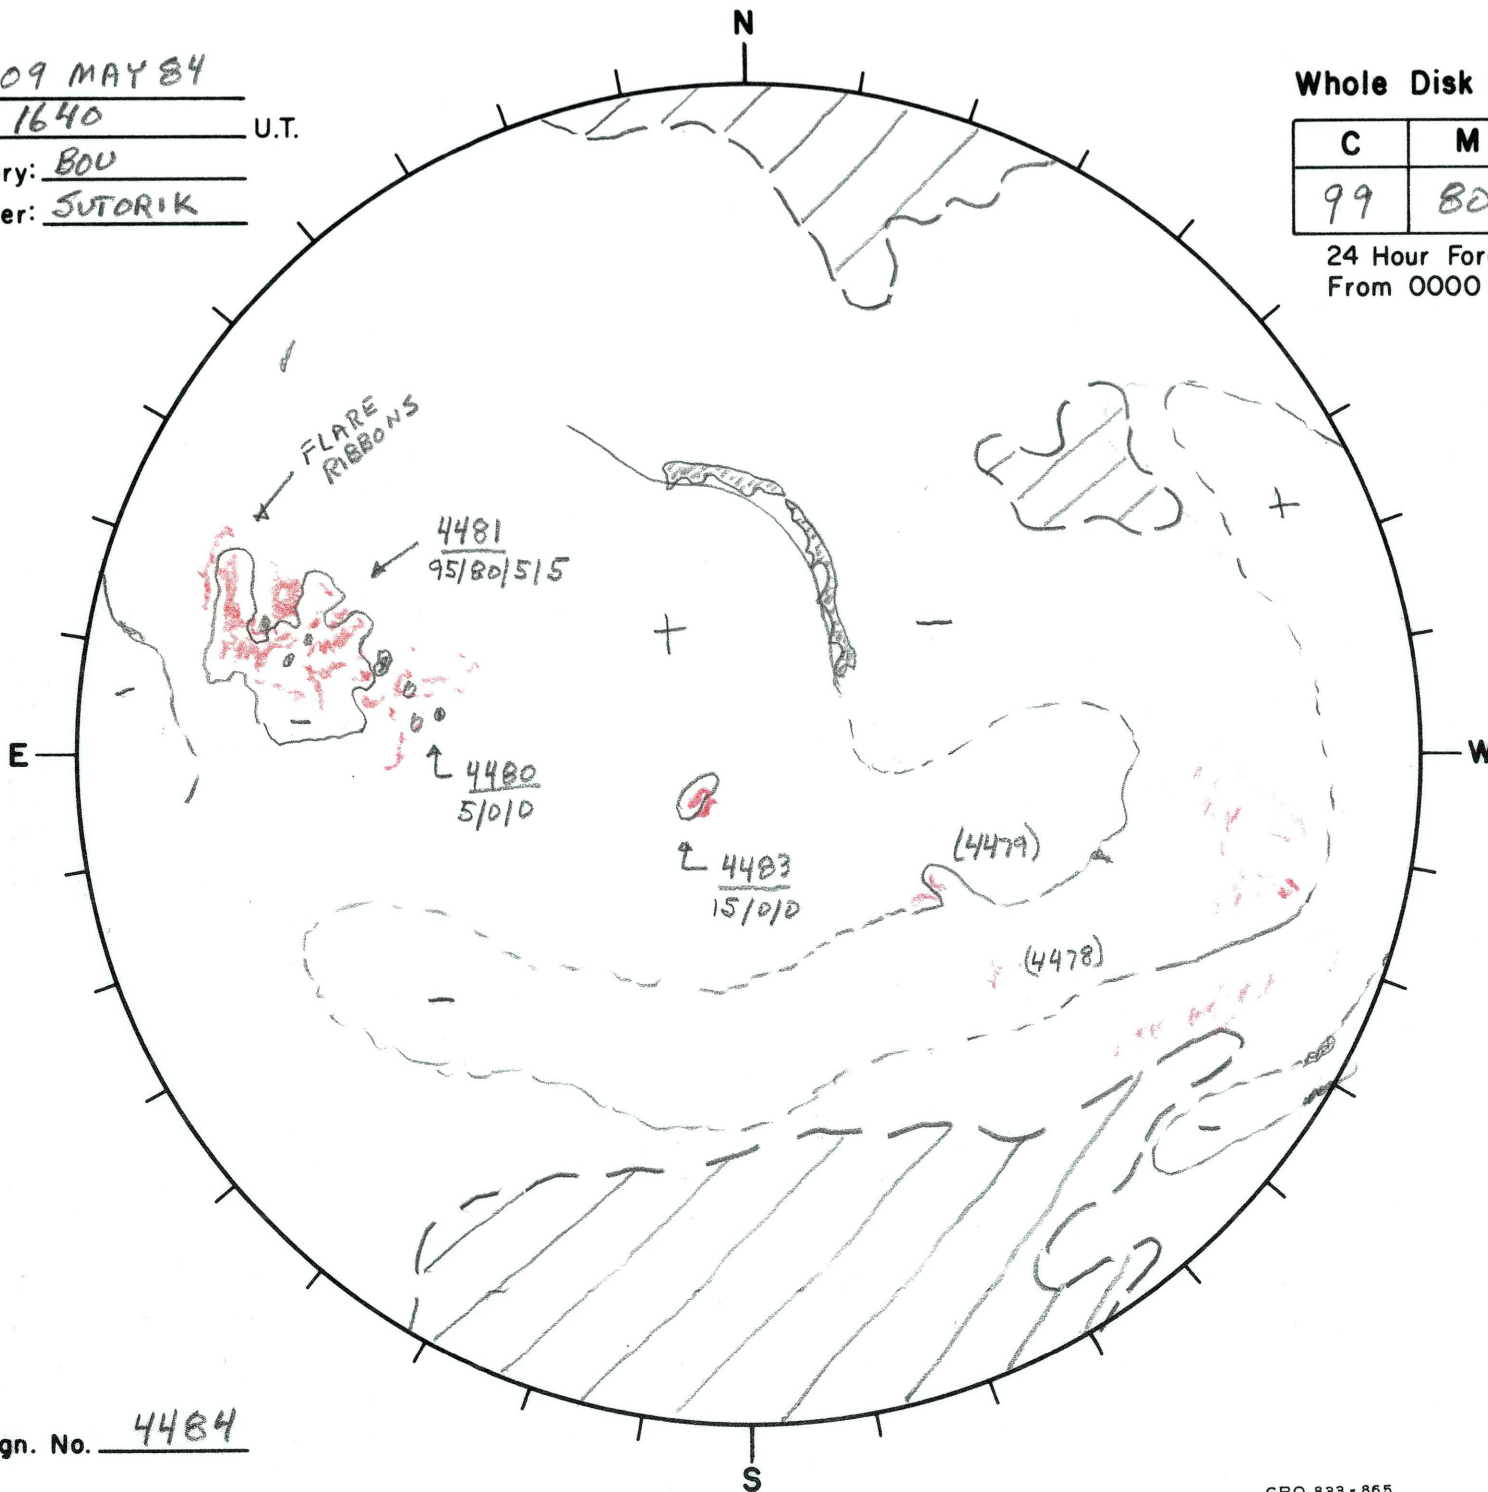

Date: 09 MAY 84
 Time: 1640 U.T.
 Observatory: BOU
 Forecaster: SUTORIK

Whole Disk Forecast

| C | M | X | |
|----|----|----|----|
| 99 | 80 | 05 | 05 |

24 Hour Forecast
 From 0000 U.T. to 0000 U.T.

Next Rgn. No. 4484

L† 192°
 B† -30