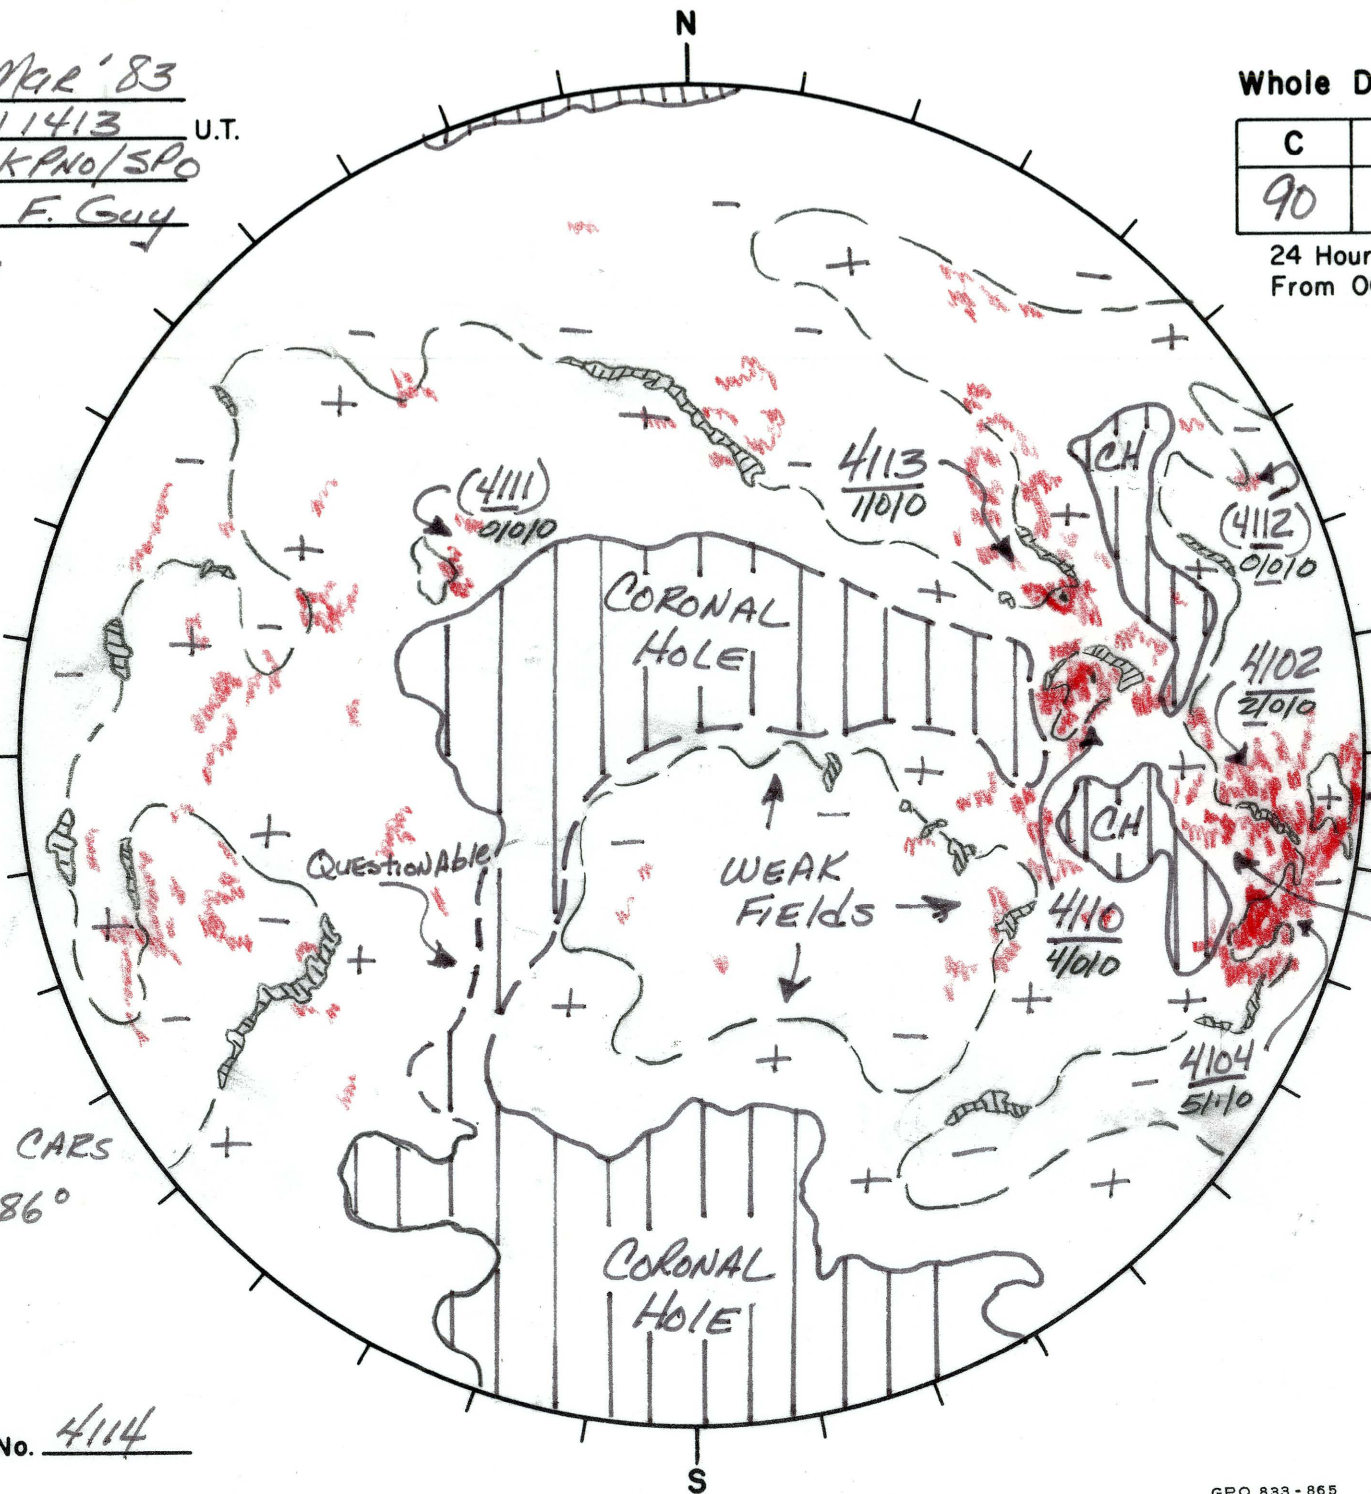

Date: 10 Mar '83
 Time: 10/1413 U.T.
 Observatory: KPNO/SPO
 Forecaster: F. Guy

Poor H_α

Whole Disk Forecast

C	M	X	P
90	10	01	01

24 Hour Forecast
 From 0000 U.T. to 0000 U.T.

RETURNING CARS
 326 - 286°

Next Rgn. No. 4114

L_↑ 56.0
 B_↑ -7.2