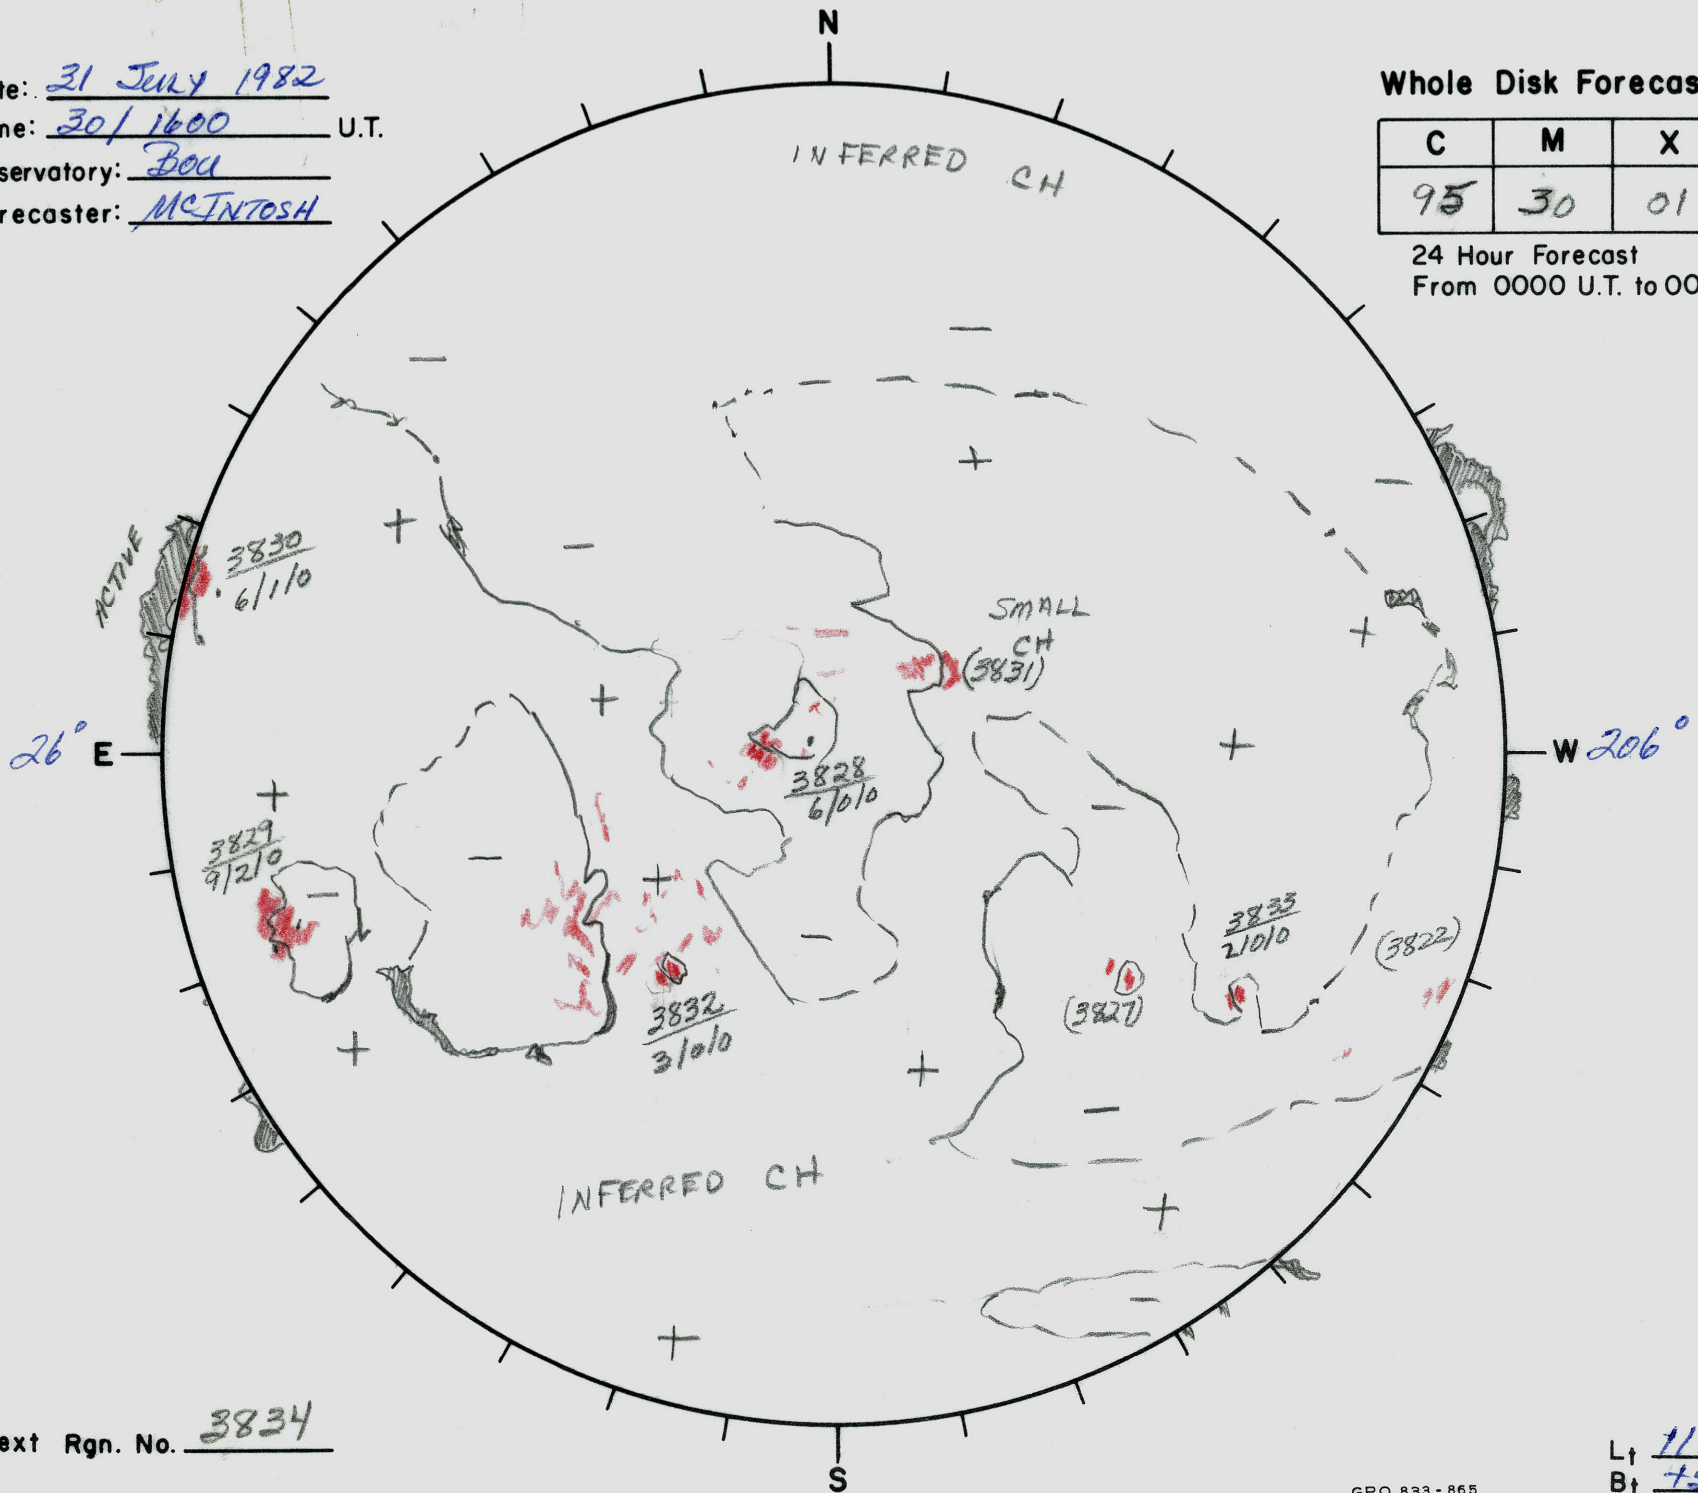

Date: 31 July 1982  
 Time: 30/1600 U.T.  
 Observatory: BOU  
 Forecaster: MCINTOSH

Whole Disk Forecast

| C  | M  | X  | P  |
|----|----|----|----|
| 95 | 30 | 01 | 01 |

24 Hour Forecast  
 From 0000 U.T. to 0000 U.T.

Next Rgn. No. 3834

L† 115.6  
 B† 75.7