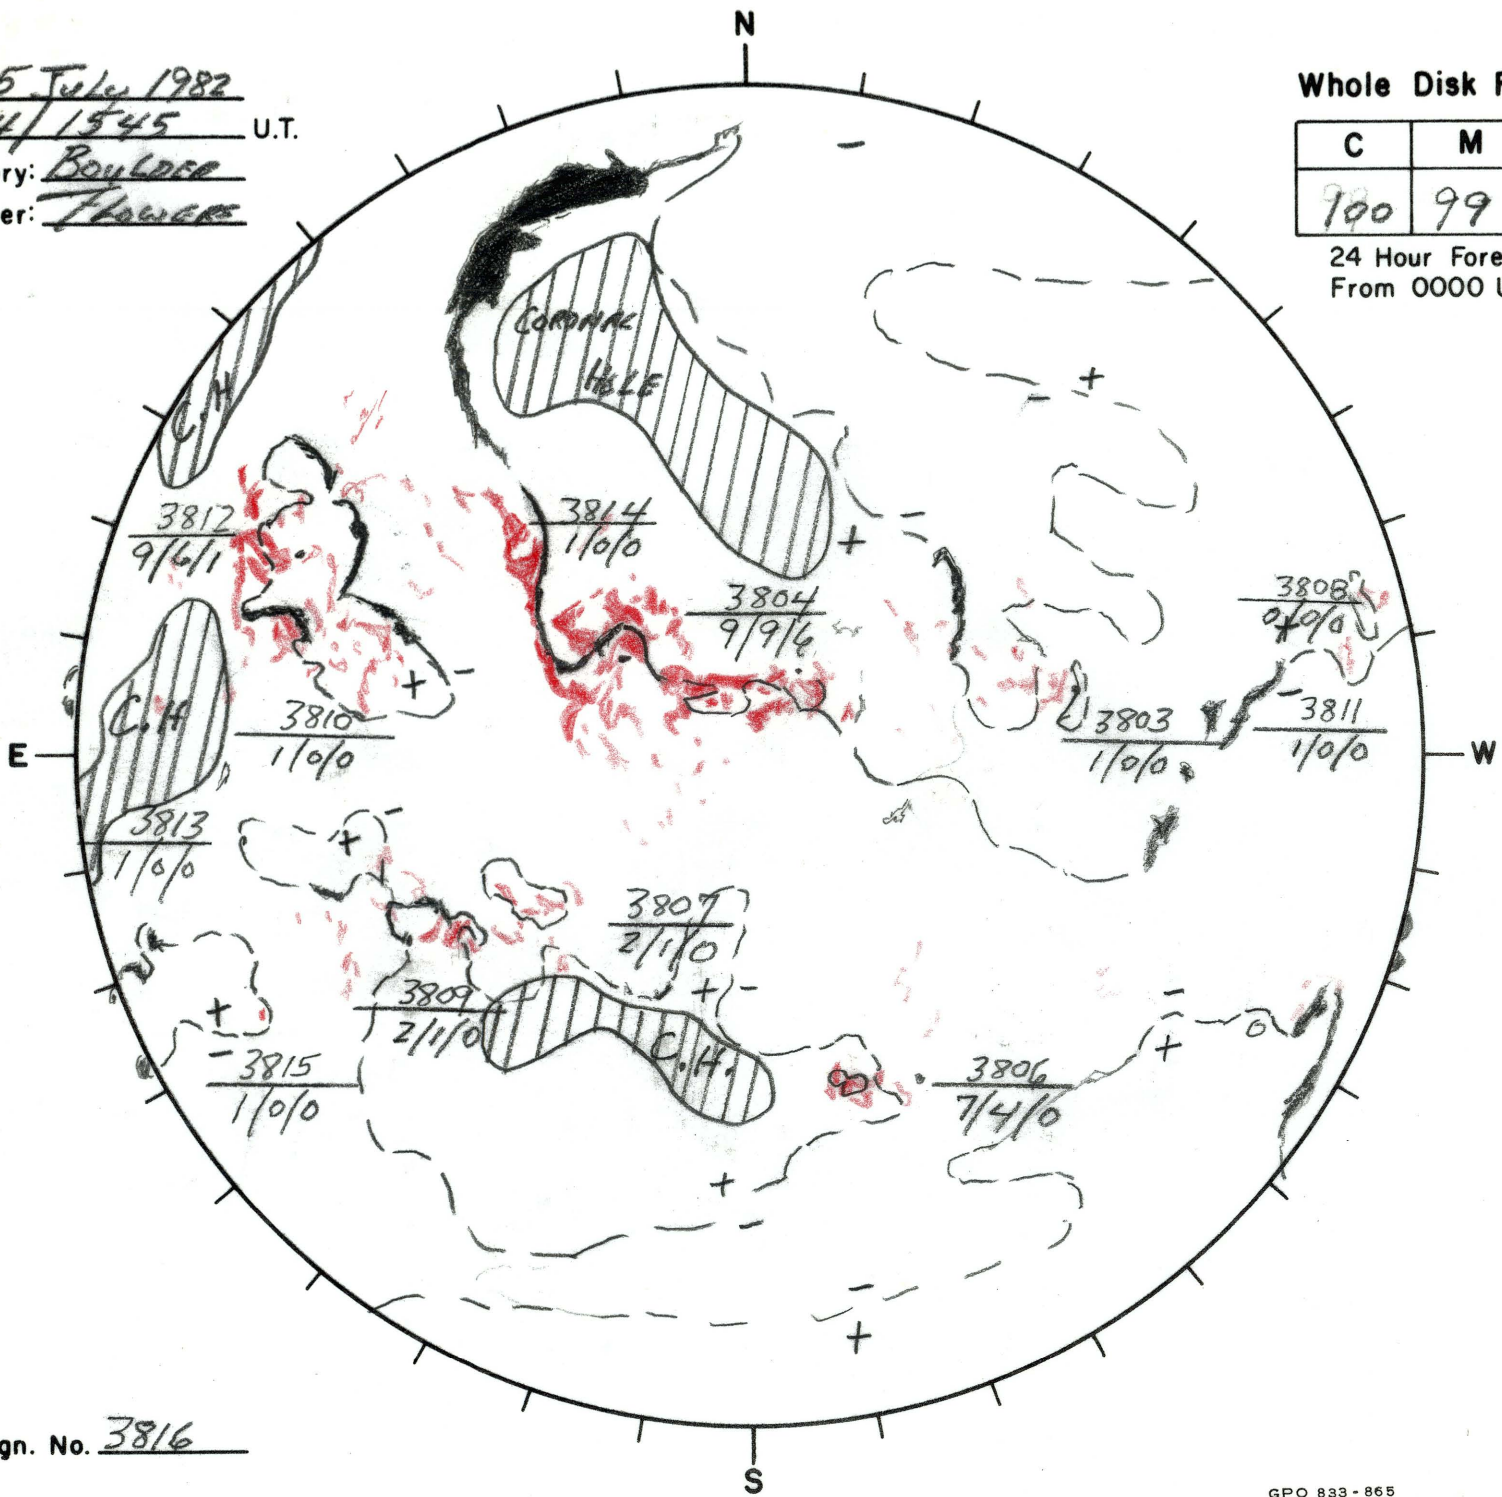

Date: 15 July 1982
 Time: 14/1545 U.T.
 Observatory: BOULDER
 Forecaster: Flowers

Whole Disk Forecast

C	M	X	P
100	99	60	30

24 Hour Forecast
 From 0000 U.T. to 0000 U.T.

Next Rgn. No. 3816

L† 328
 B† 4