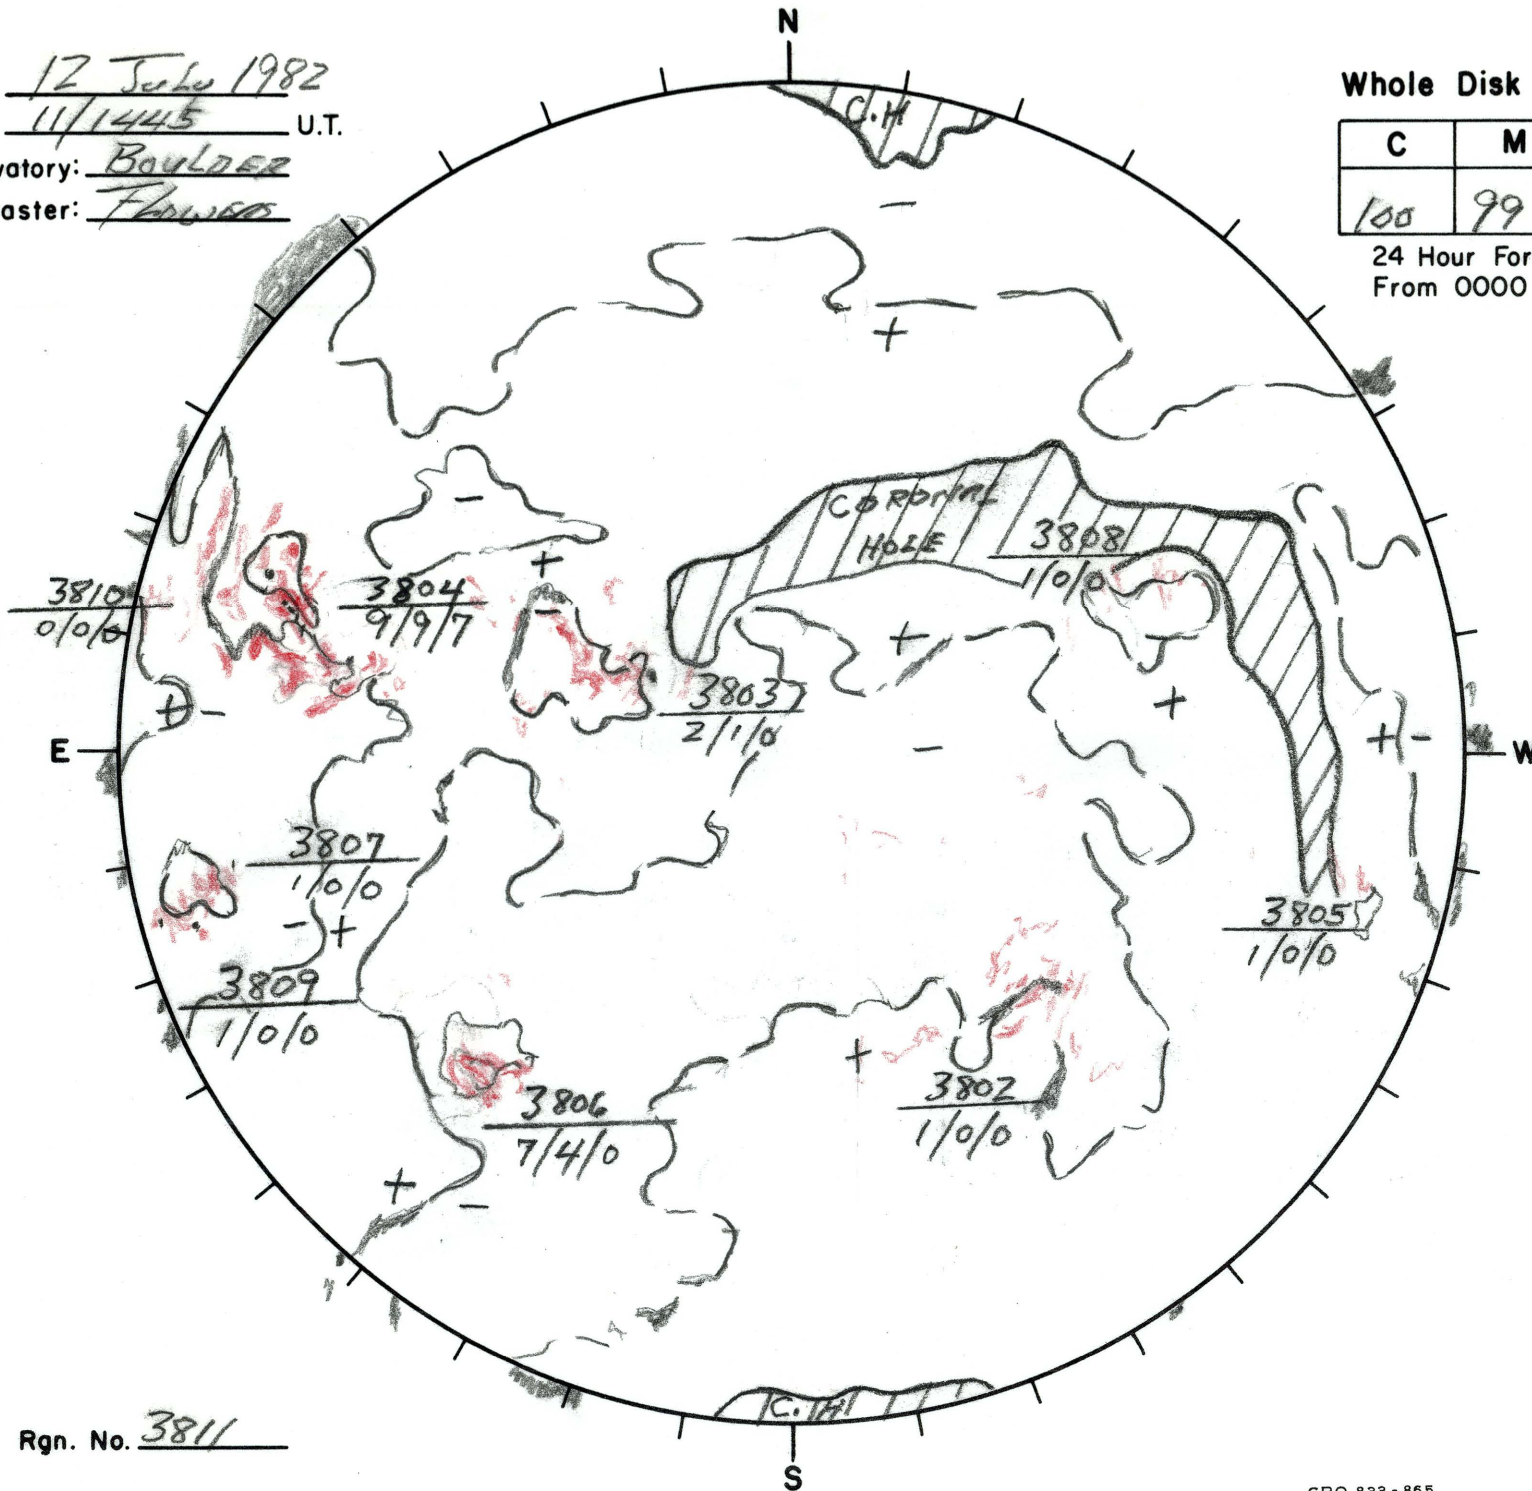

Date: 12 July 1982
 Time: 11/1445 U.T.
 Observatory: BOULDER
 Forecaster: Flower

Whole Disk Forecast

C	M	X	P
100	99	70	20

24 Hour Forecast
 From 0000 U.T. to 0000 U.T.

Next Rgn. No. 3811

L† 003
 B† 74