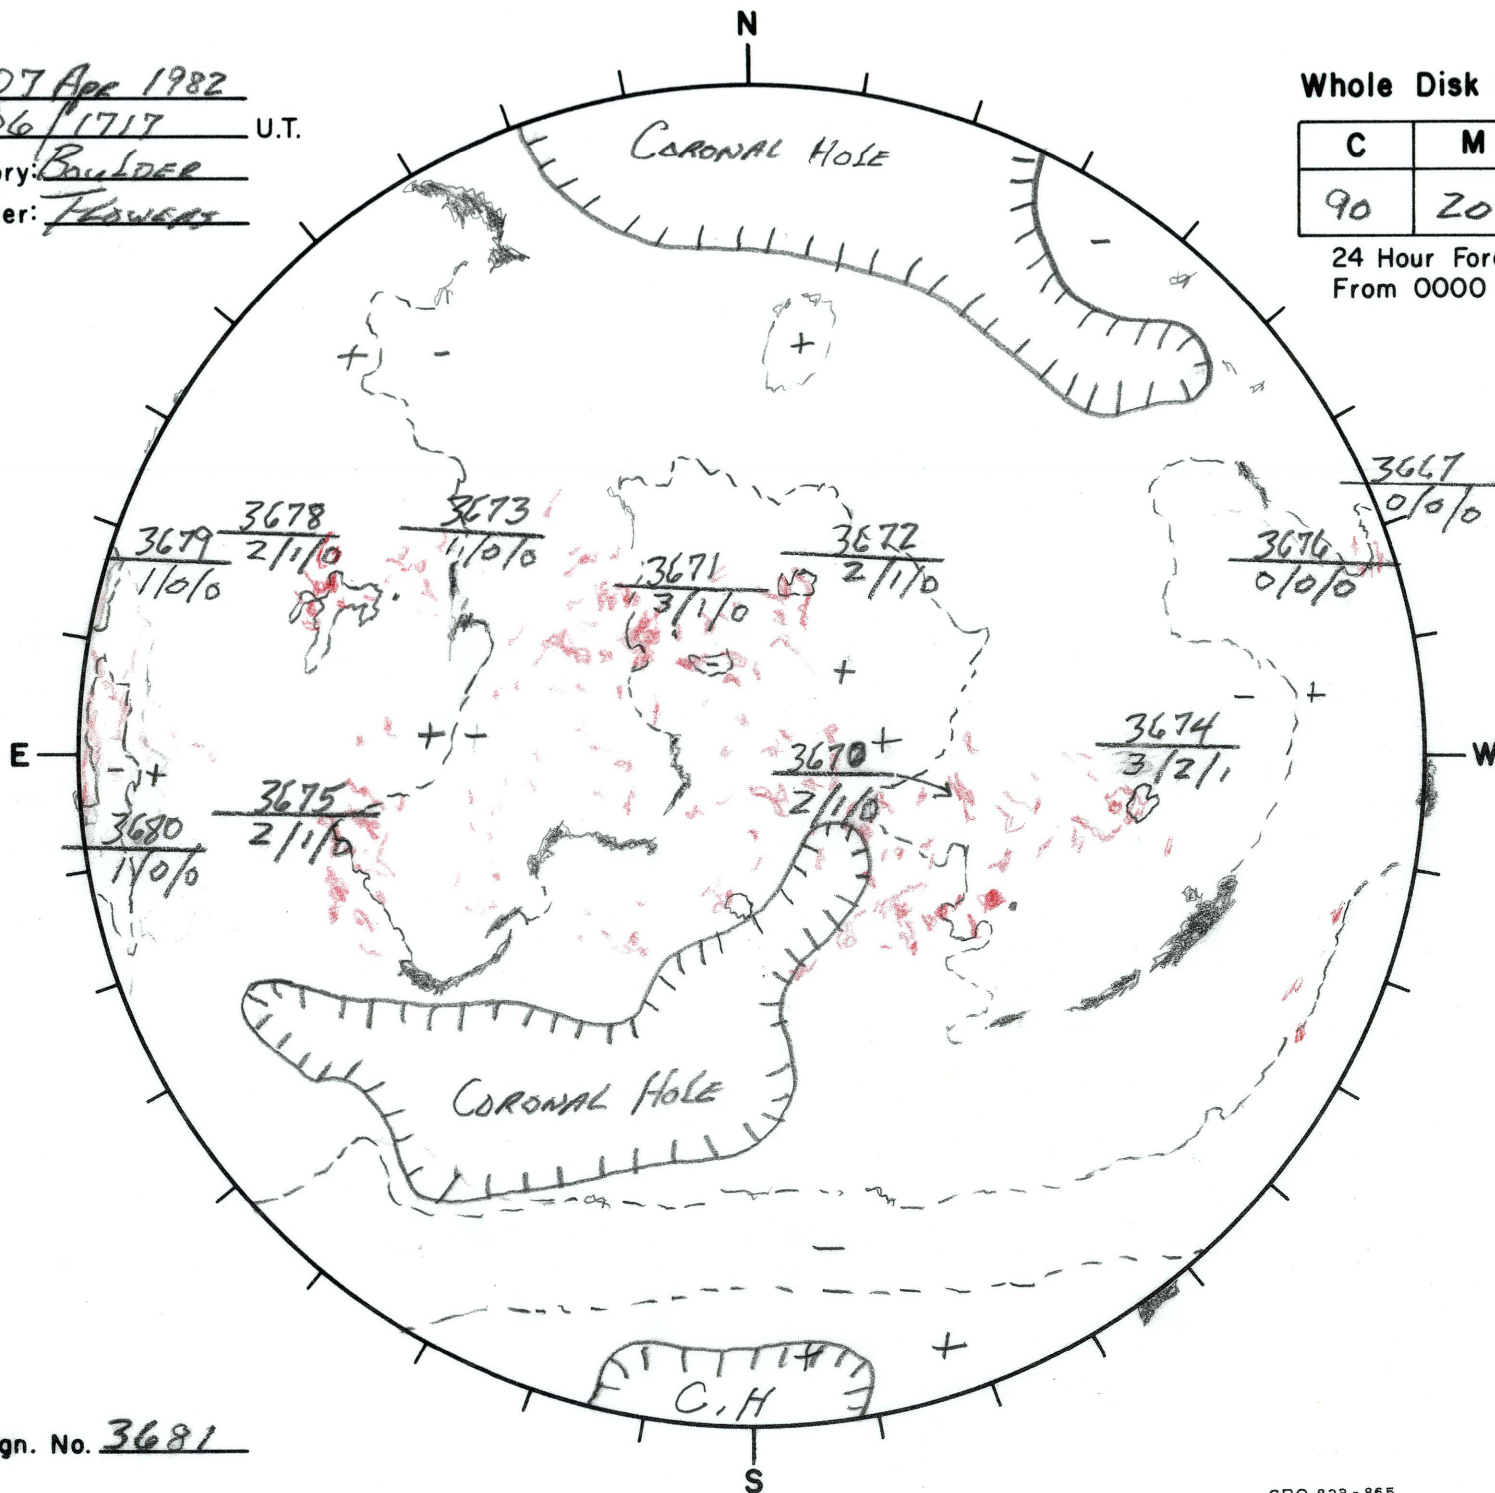

Date: 07 Apr 1982
 Time: 06/1717 U.T.
 Observatory: Boulder
 Forecaster: Flowers

Whole Disk Forecast

C	M	X
90	20	05

24 Hour Forecast
 From 0000 U.T. to 0000 U.T.

Next Rgn. No. 3681