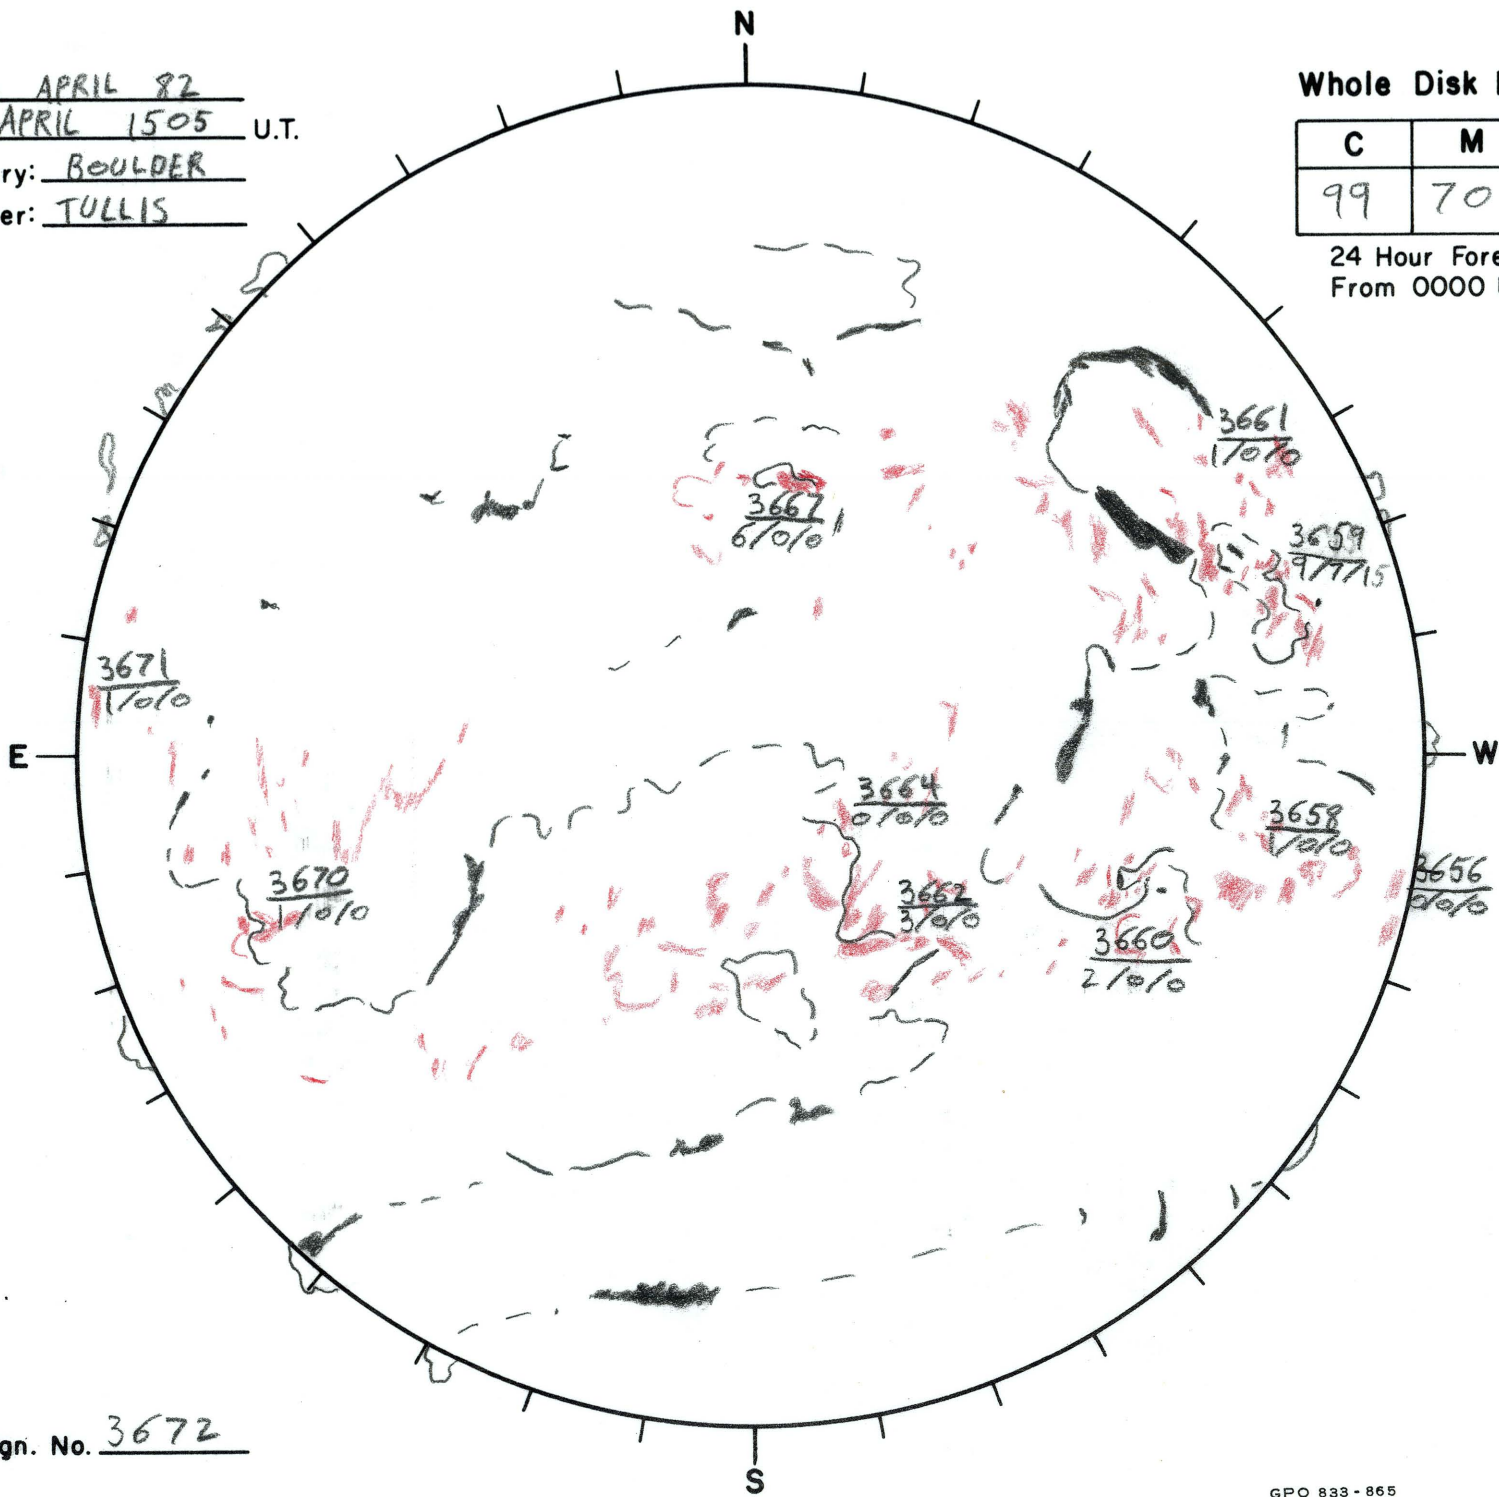

Date: 2 APRIL 82
 Time: 1 APRIL 1505 U.T.
 Observatory: BOULDER
 Forecaster: TULLIS

Whole Disk Forecast

C	M	X	P
99	70	15	10

24 Hour Forecast
 From 0000 U.T. to 0000 U.T.

Next Rgn. No. 3672

L_t 263.1
 B_t -6.5