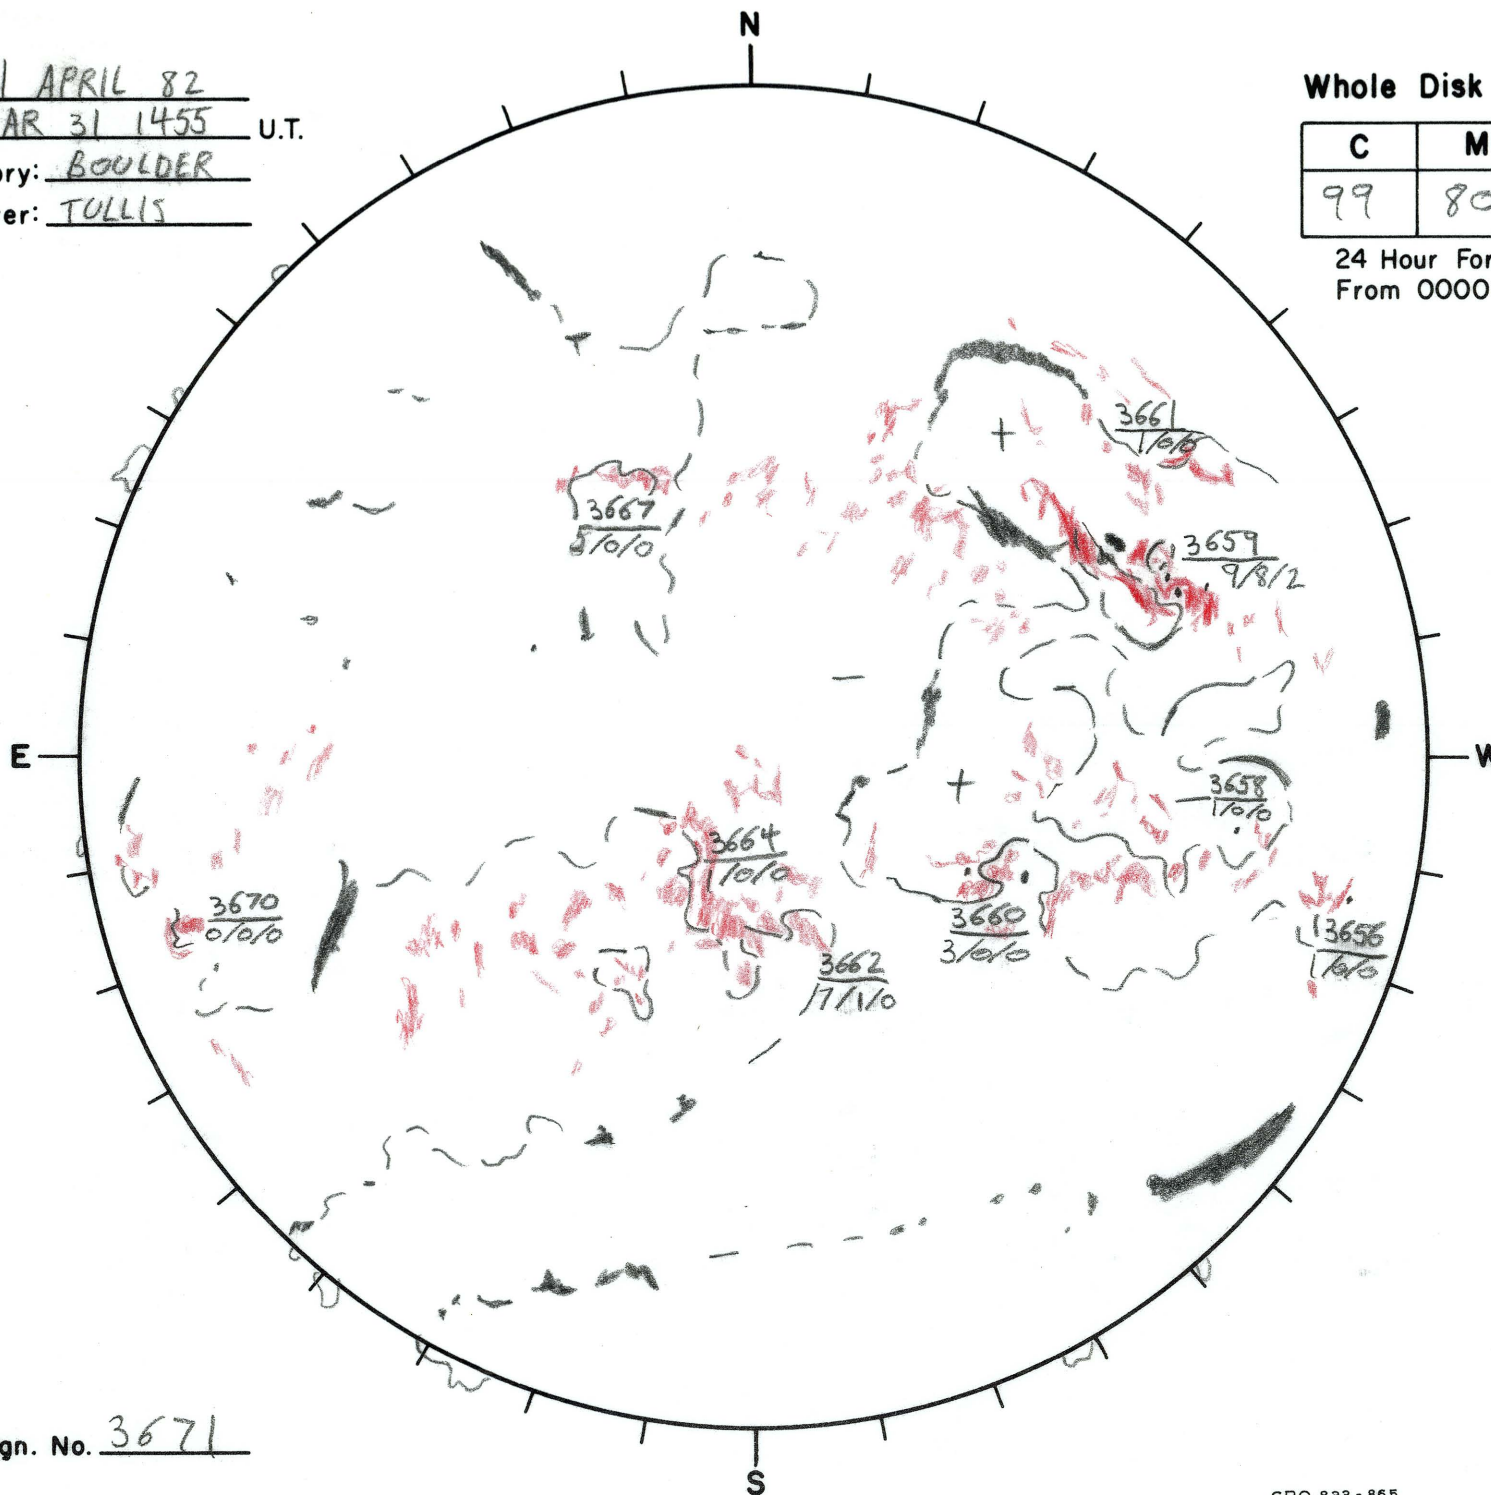

Date: 1 APRIL 82
 Time: MAR 31 1455 U.T.
 Observatory: BOULDER
 Forecaster: TULLIS

Whole Disk Forecast

C	M	X	P
99	80	20	15

24 Hour Forecast
 From 0000 U.T. to 0000 U.T.

Next Rgn. No. 3671

L† 276.9
 B† -6.6