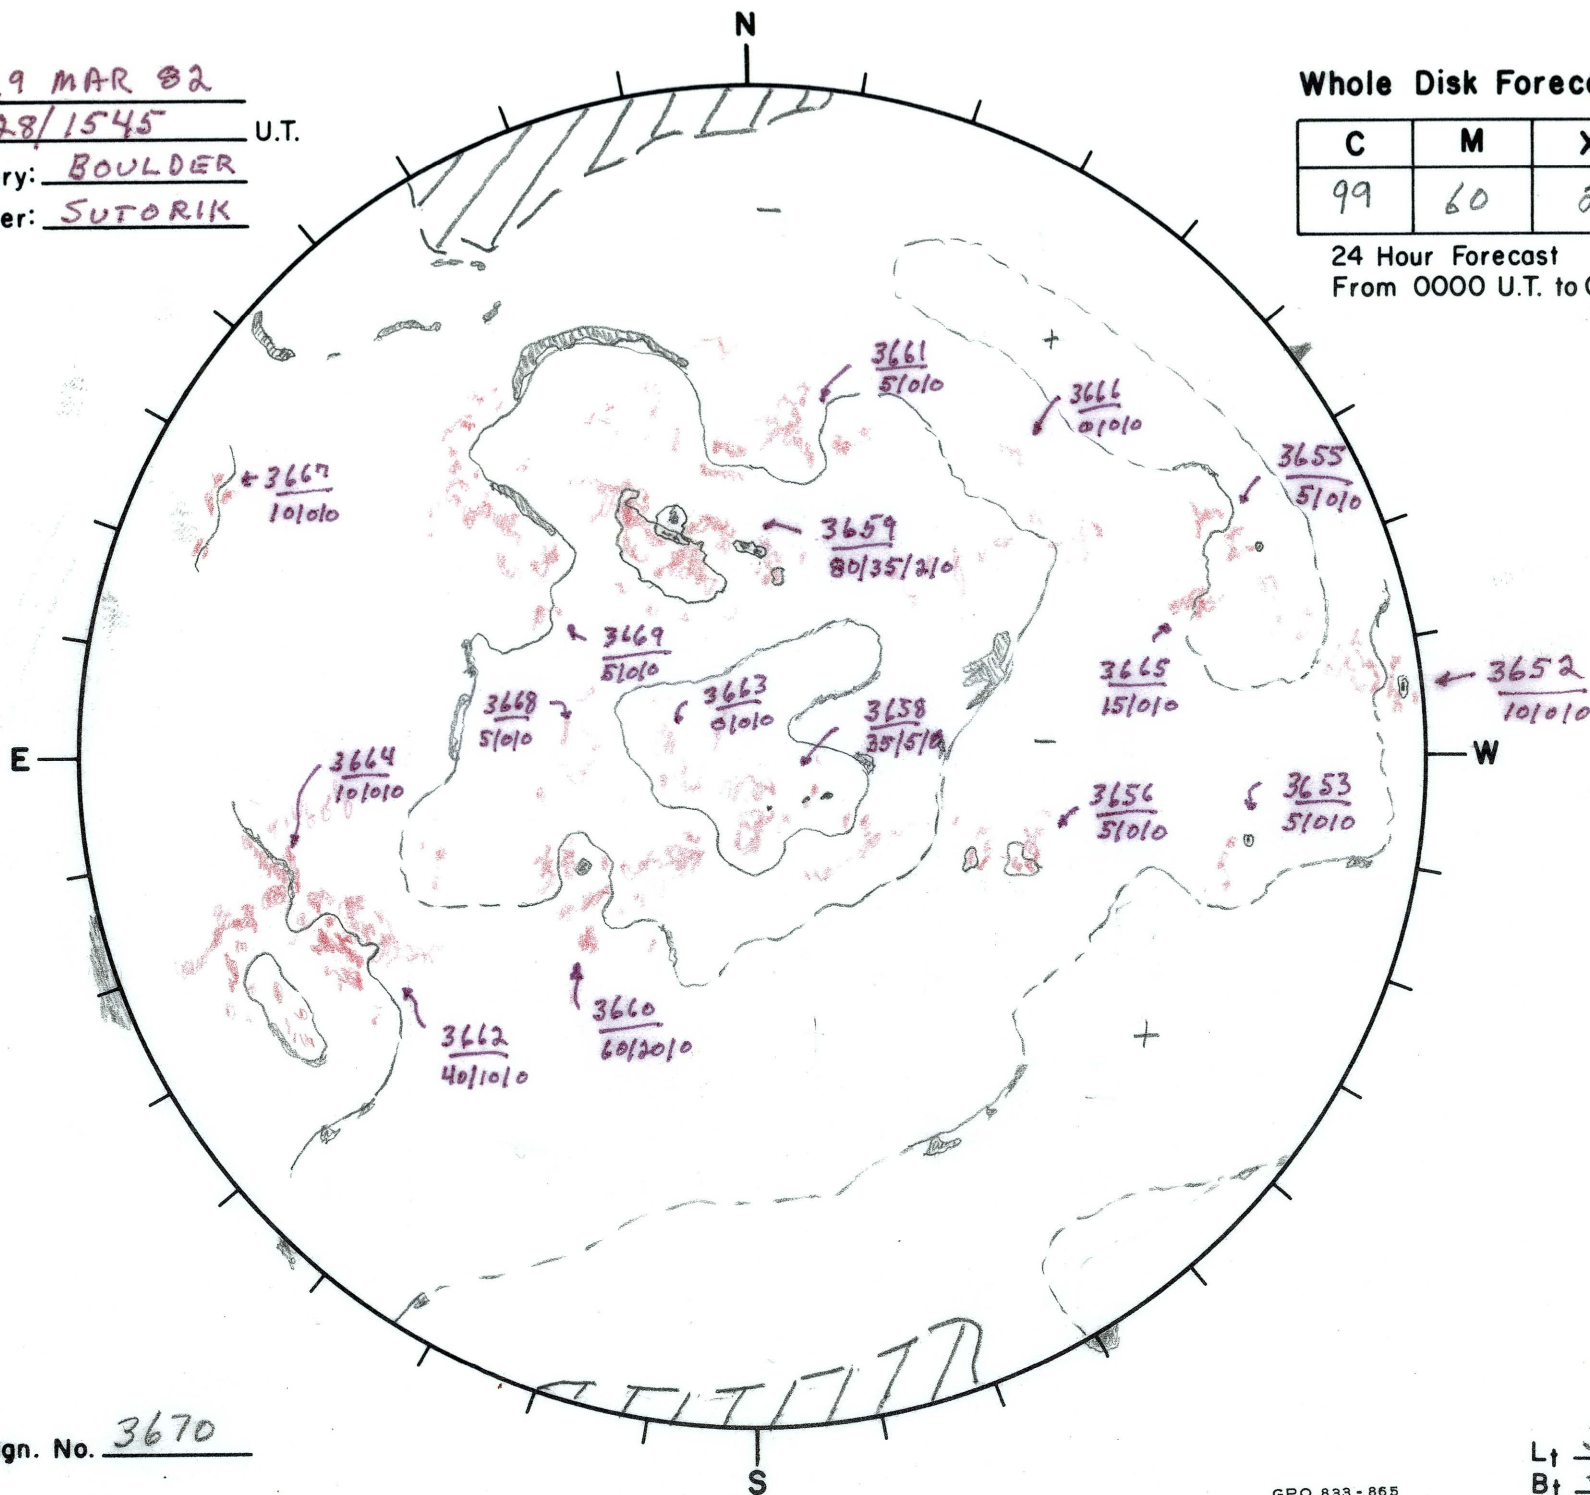

Date: 29 MAR 82
 Time: 28/1545 U.T.
 Observatory: BOULDER
 Forecaster: SUTORIK

Whole Disk Forecast

C	M	X
99	60	2

24 Hour Forecast
 From 0000 U.T. to 0000 U.T.

Next Rgn. No. 3670

L_t 316°
 B_t -7°