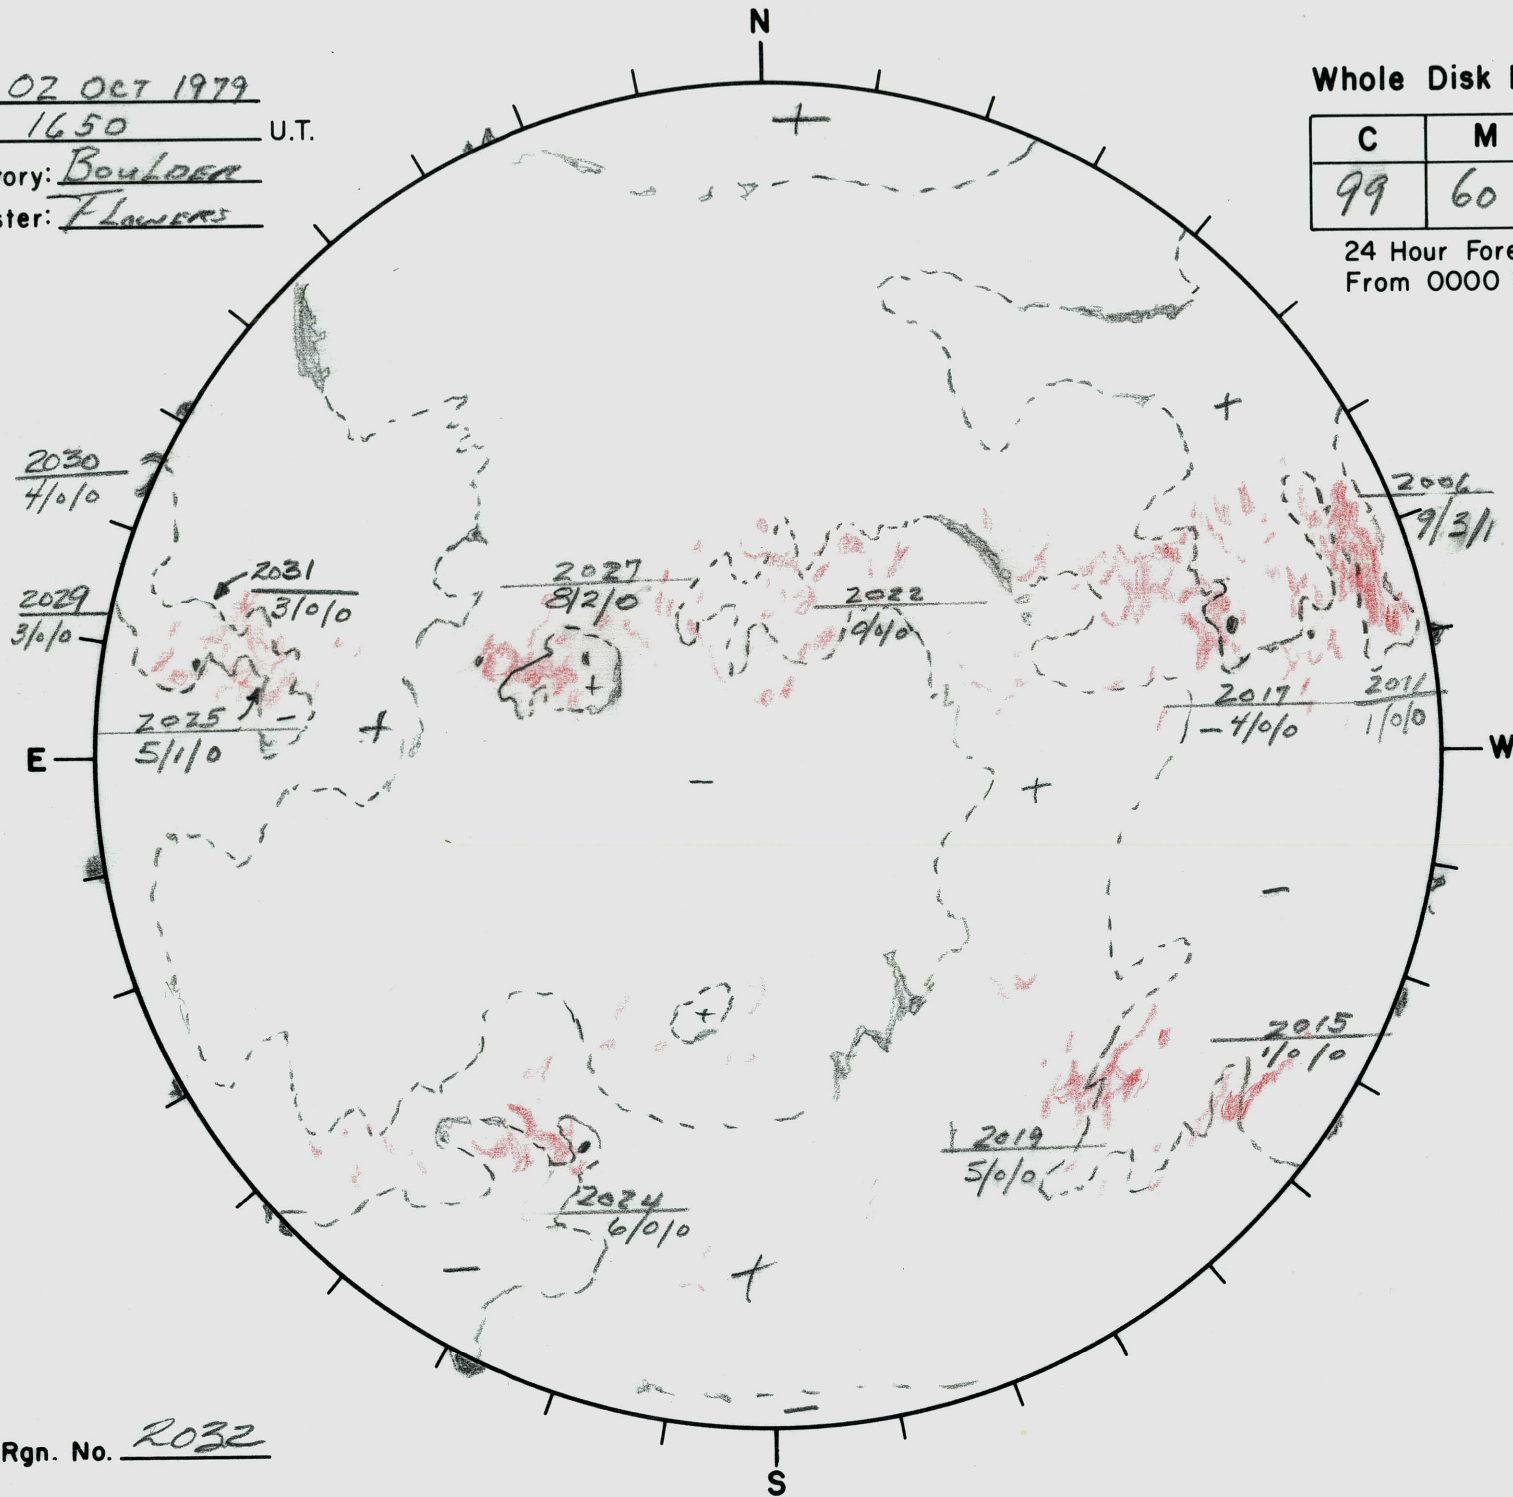

Date: 02 OCT 1979  
 Time: 1650 U.T.  
 Observatory: Boulder  
 Forecaster: Flowers

Whole Disk Forecast

C	M	X
99	60	10

24 Hour Forecast  
 From 0000 U.T. to 0000 U.T.

Next Rgn. No. 2032

L† 56.7  
 B† +6.6