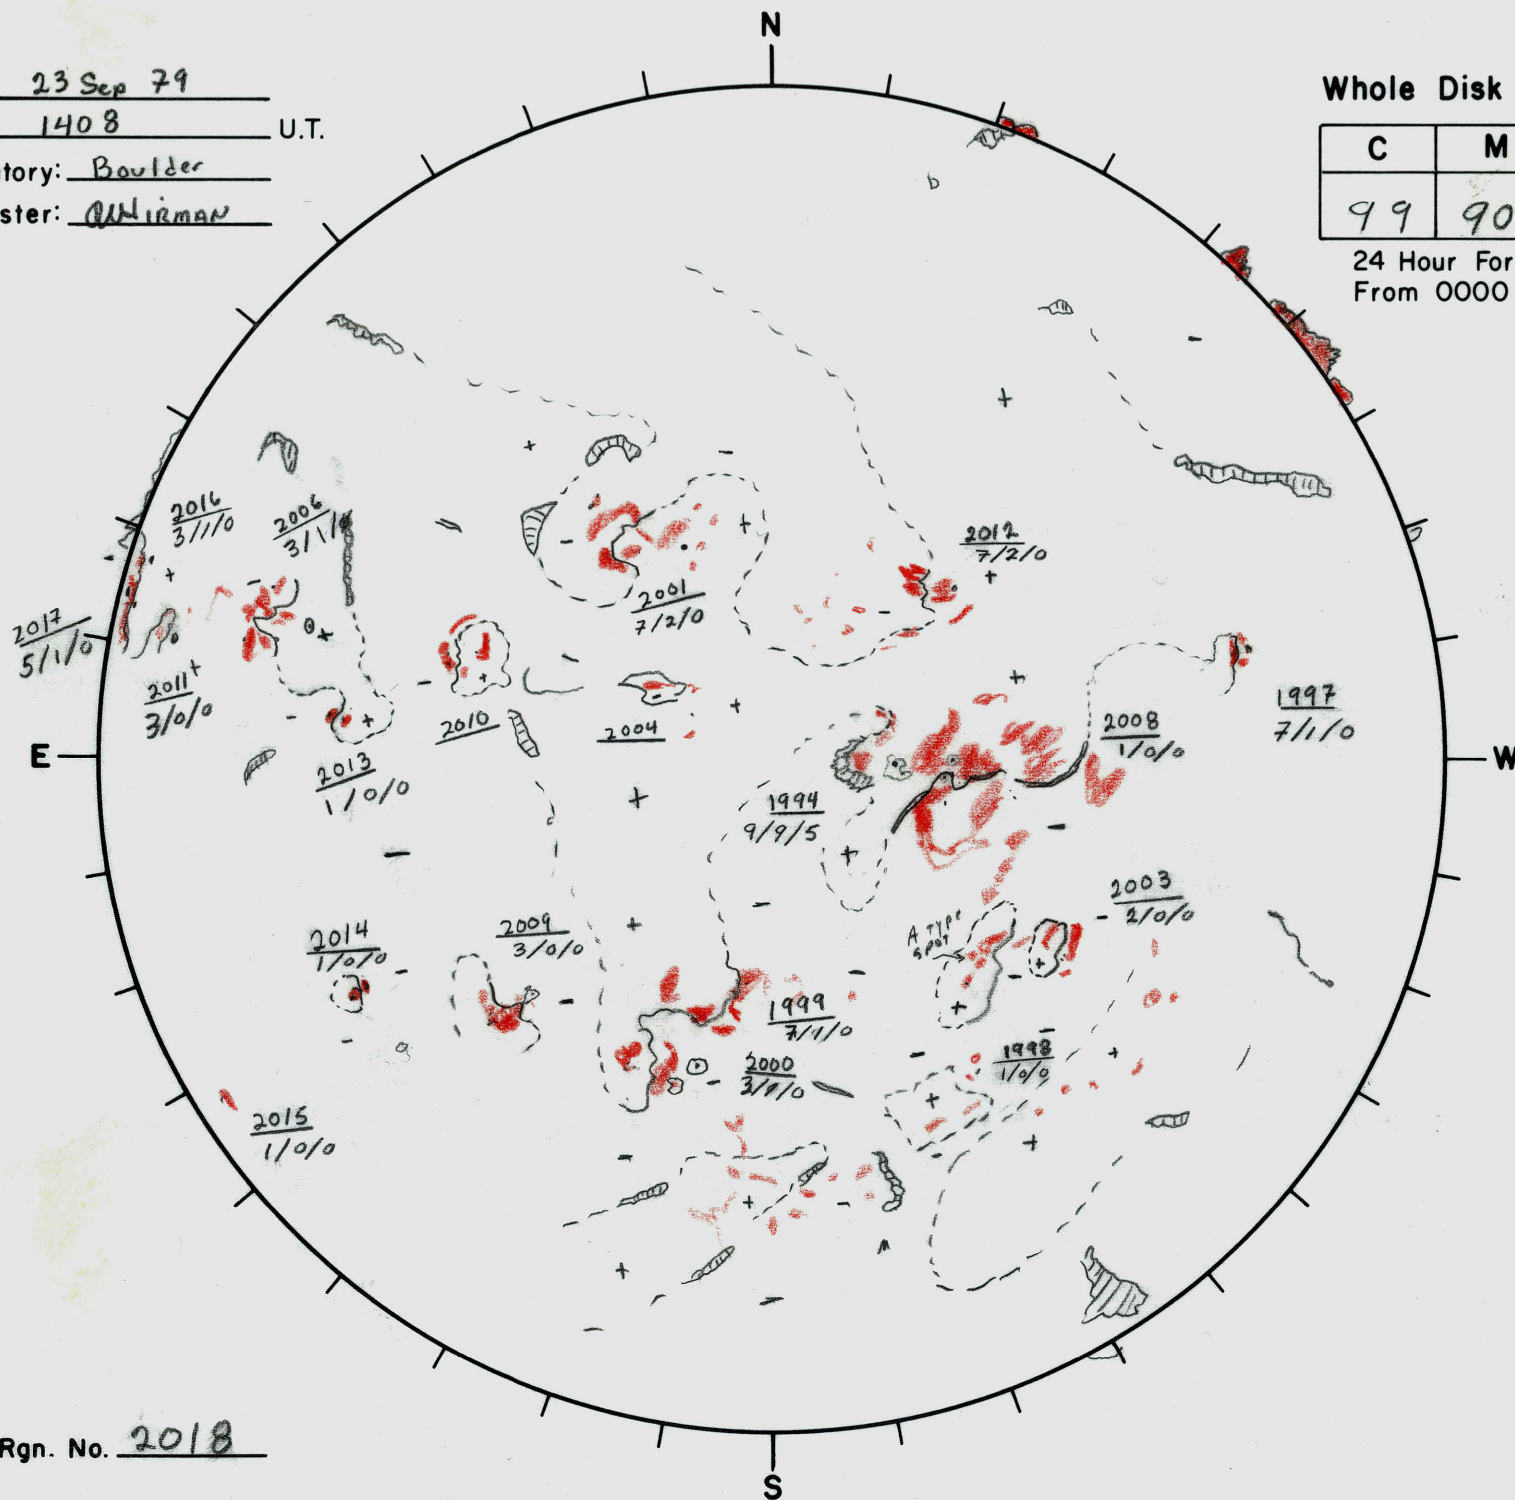

Date: 23 Sep 79
 Time: 1408 U.T.
 Observatory: Boulder
 Forecaster: QHerman

Whole Disk Forecast

C	M	X
99	90	60

24 Hour Forecast
 From 0000 U.T. to 0000 U.T.

Next Rgn. No. 2018

L_t 175.6
 B_t 7.02