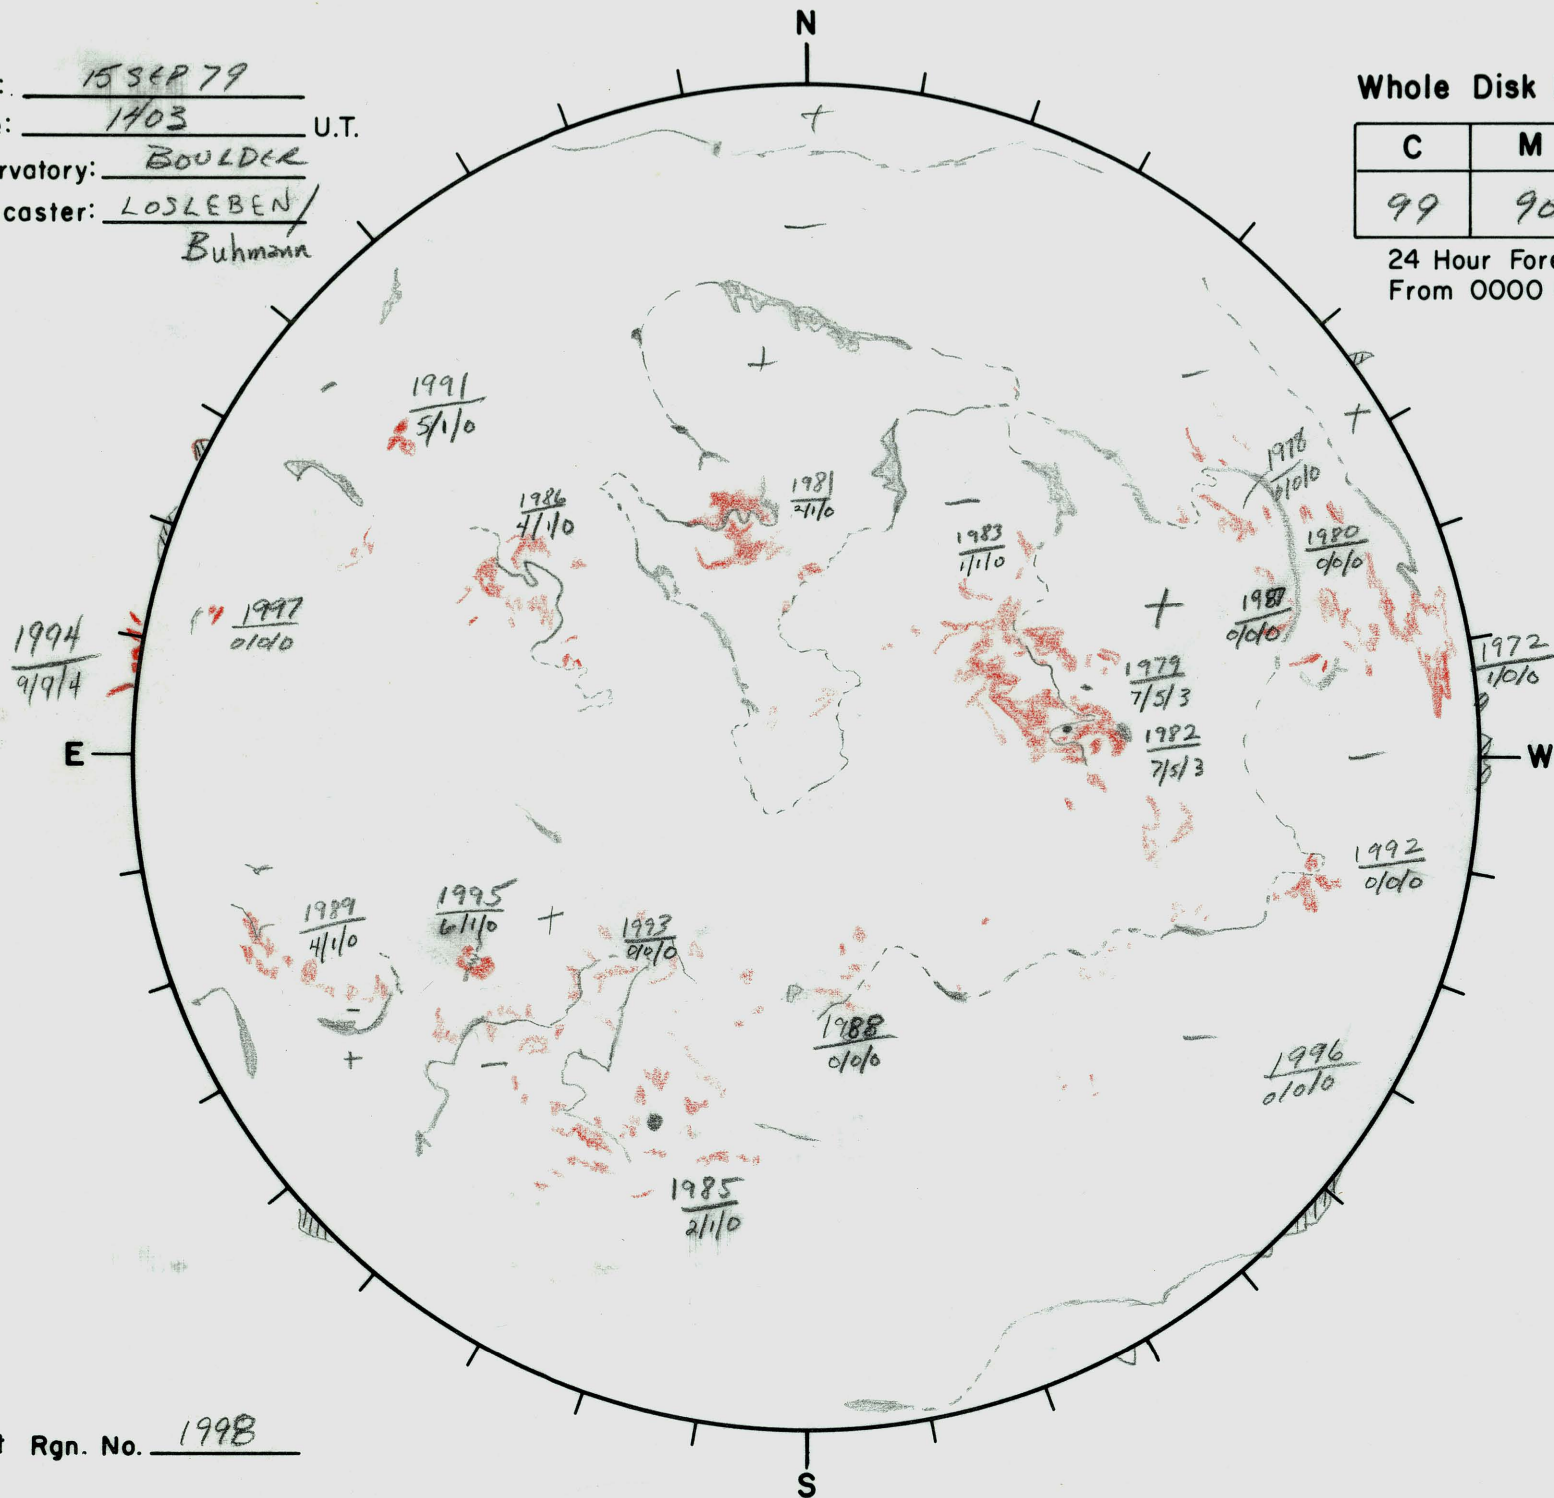

Date: 15 SEP 79  
 Time: 1403 U.T.  
 Observatory: BOULDER  
 Forecaster: LOSLEBEN/  
Buhmann

Whole Disk Forecast

C	M	X
99	90	50

24 Hour Forecast  
 From 0000 U.T. to 0000 U.T.

Next Rgn. No. 199B

L<sub>t</sub> 281°  
 B<sub>t</sub> 7°