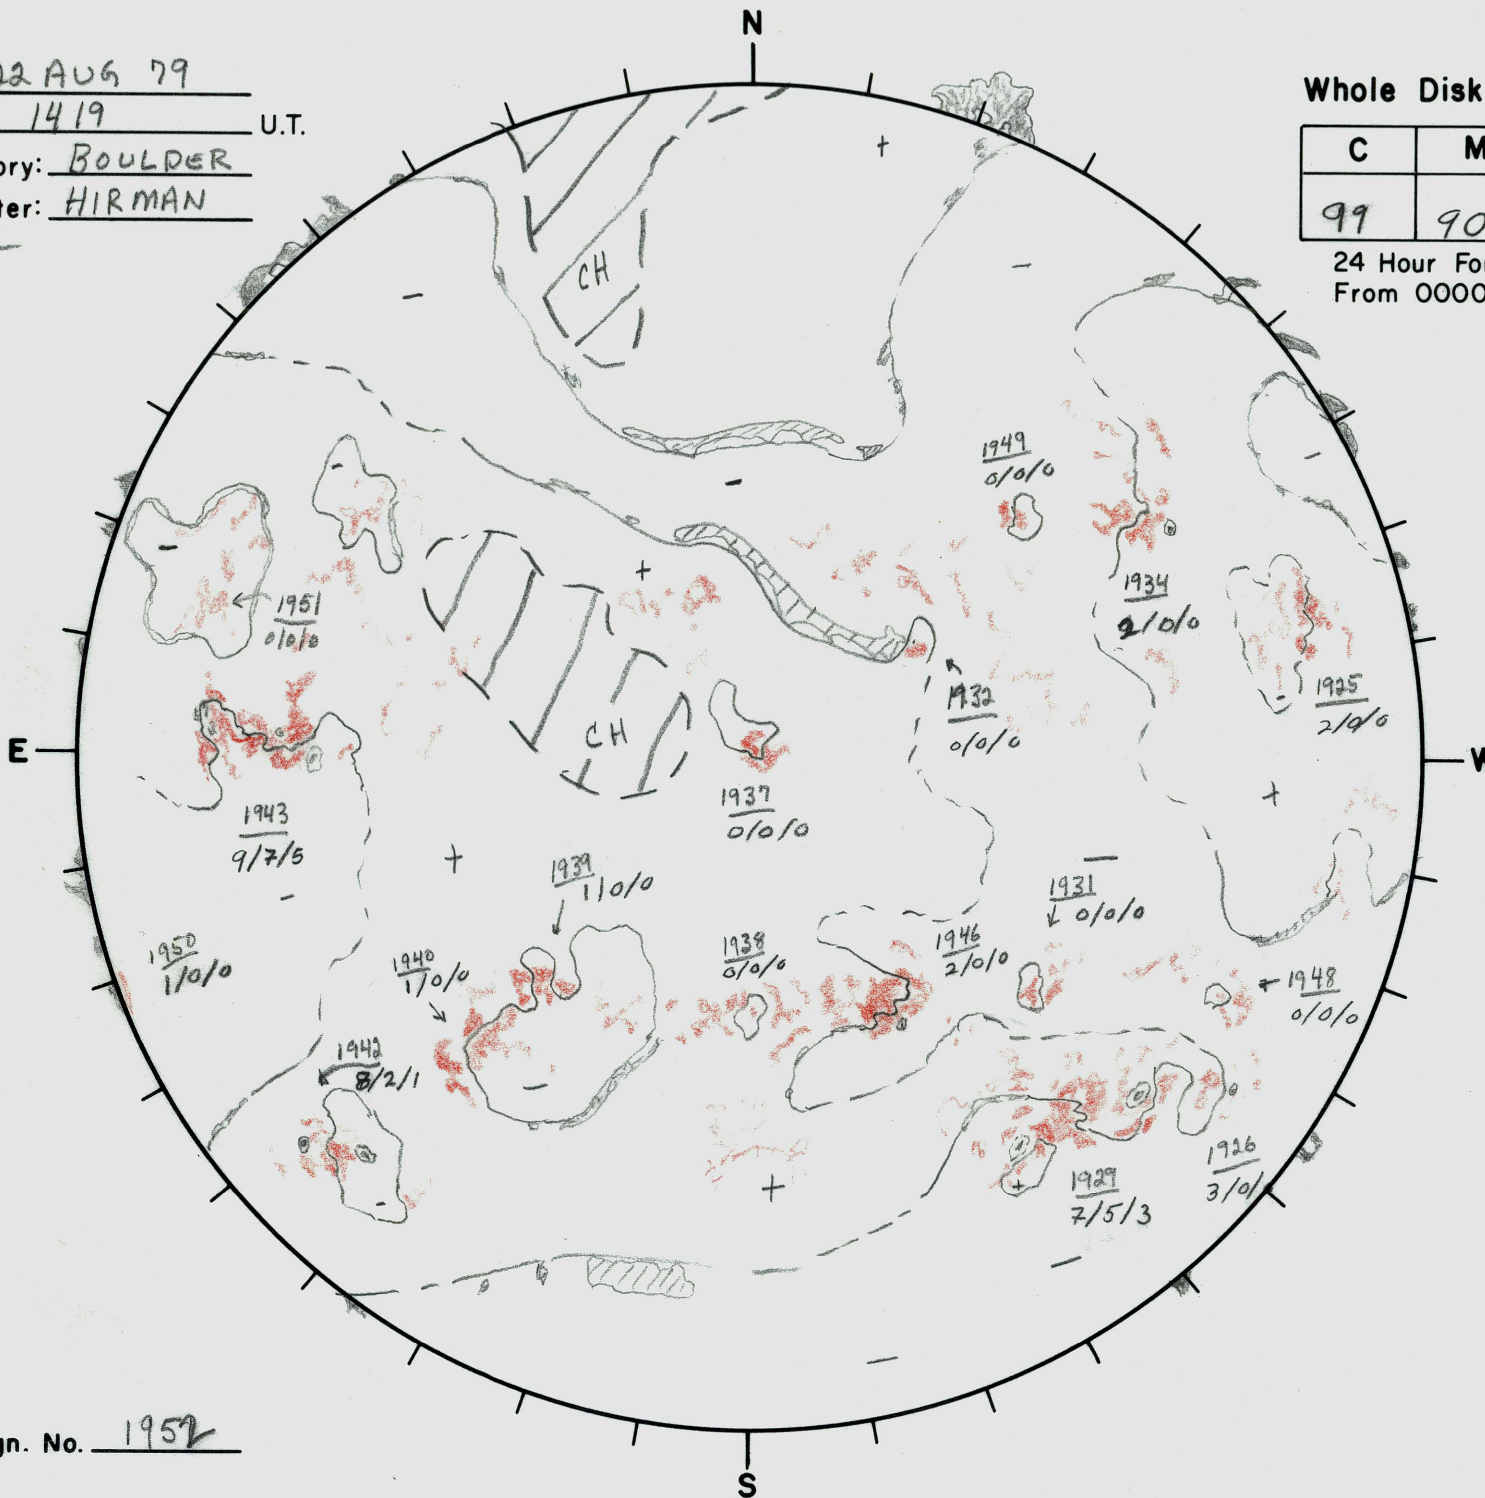

Date: 22 AUG 79
 Time: 1419 U.T.
 Observatory: BOULDER
 Forecaster: HIRMAN

Whole Disk Forecast

C	M	X
99	90	60

24 Hour Forecast
 From 0000 U.T. to 0000 U.T.

1951 added at 2207Z

Next Rgn. No. 1952

L† 238°
 B† +7°