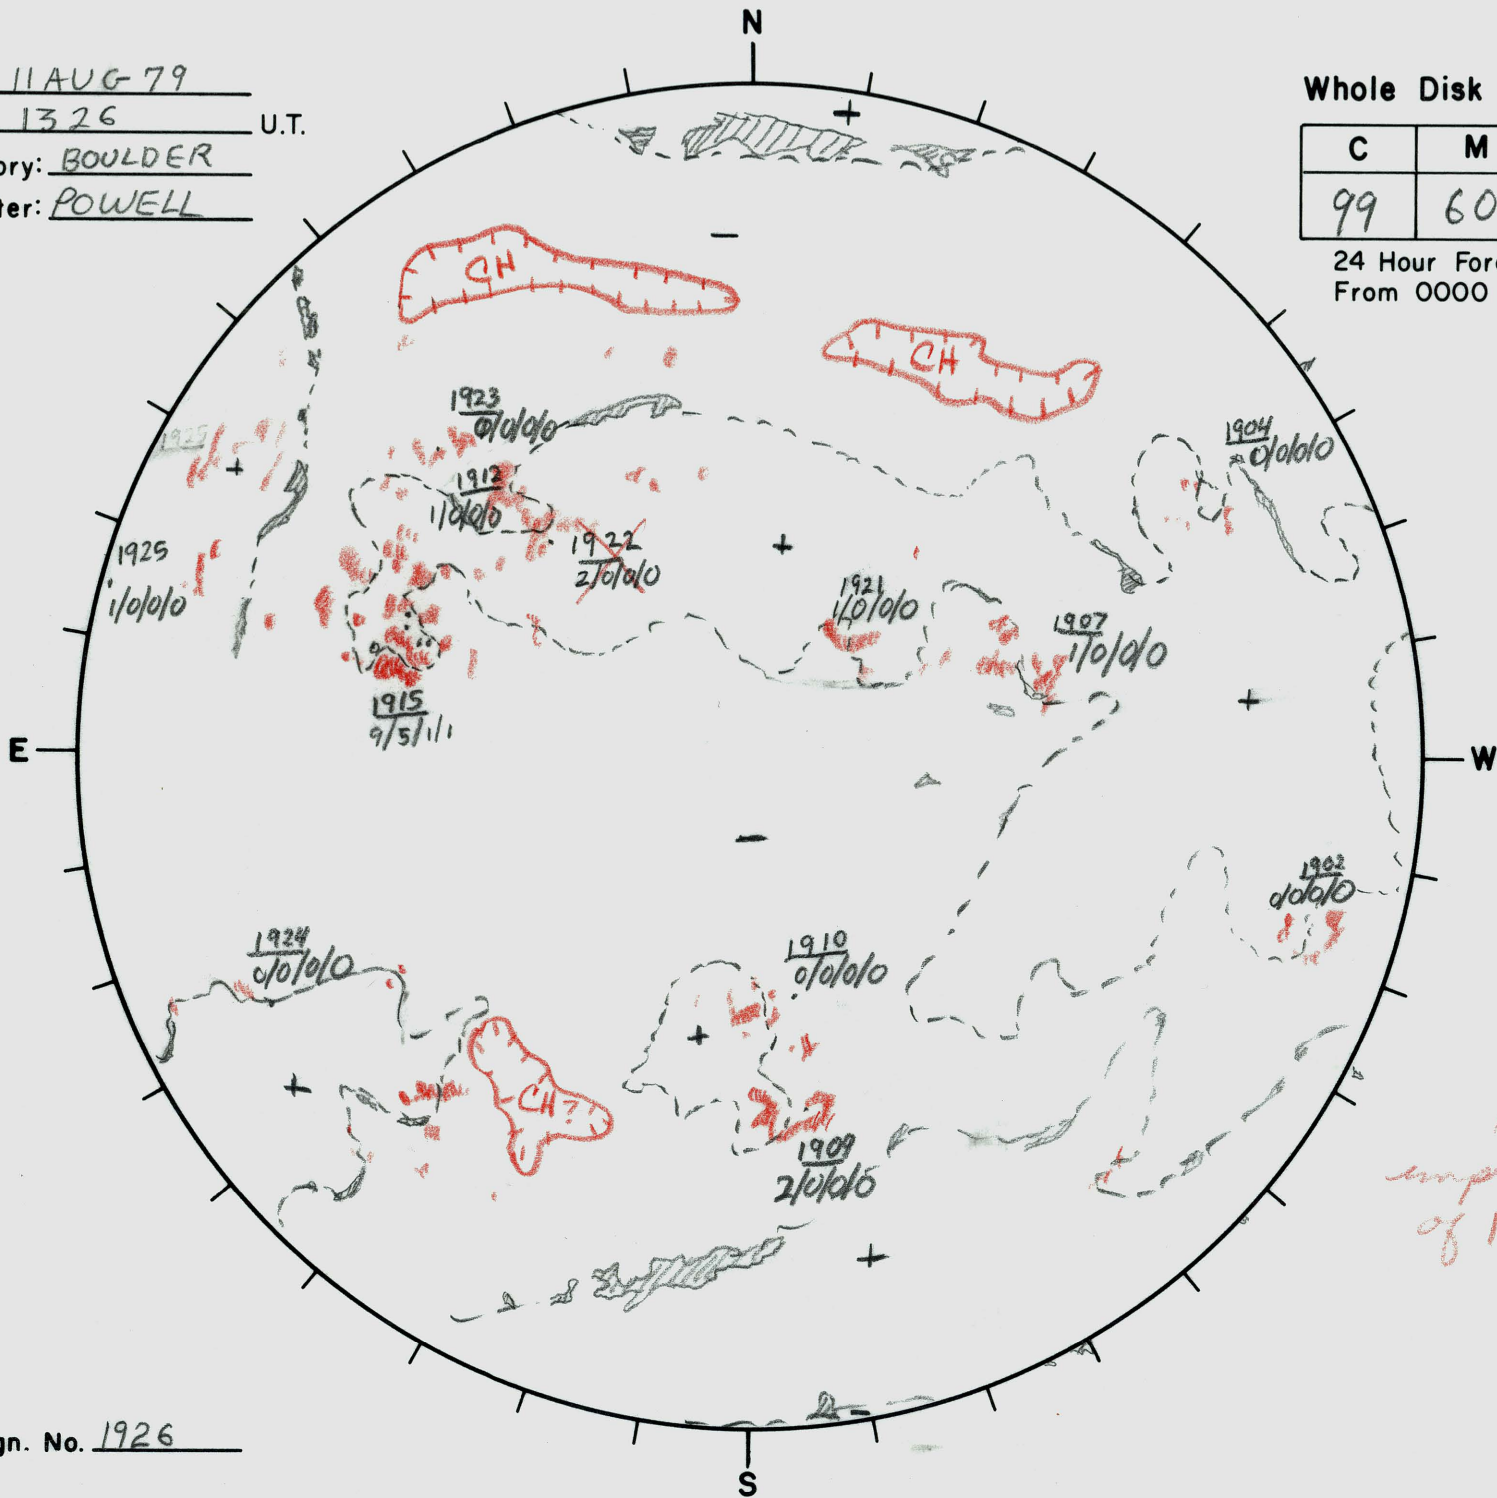

Date: 11 AUG 79  
 Time: 1326 U.T.  
 Observatory: BOULDER  
 Forecaster: POWELL

Whole Disk Forecast

C	M	X	
99	60	10	10

24 Hour Forecast  
 From 0000 U.T. to 0000 U.T.

1922 assigned  
 improperly to leader  
 of 1912.

Next Rgn. No. 1926

L<sub>t</sub> 24.3  
 B<sub>t</sub> +6.5