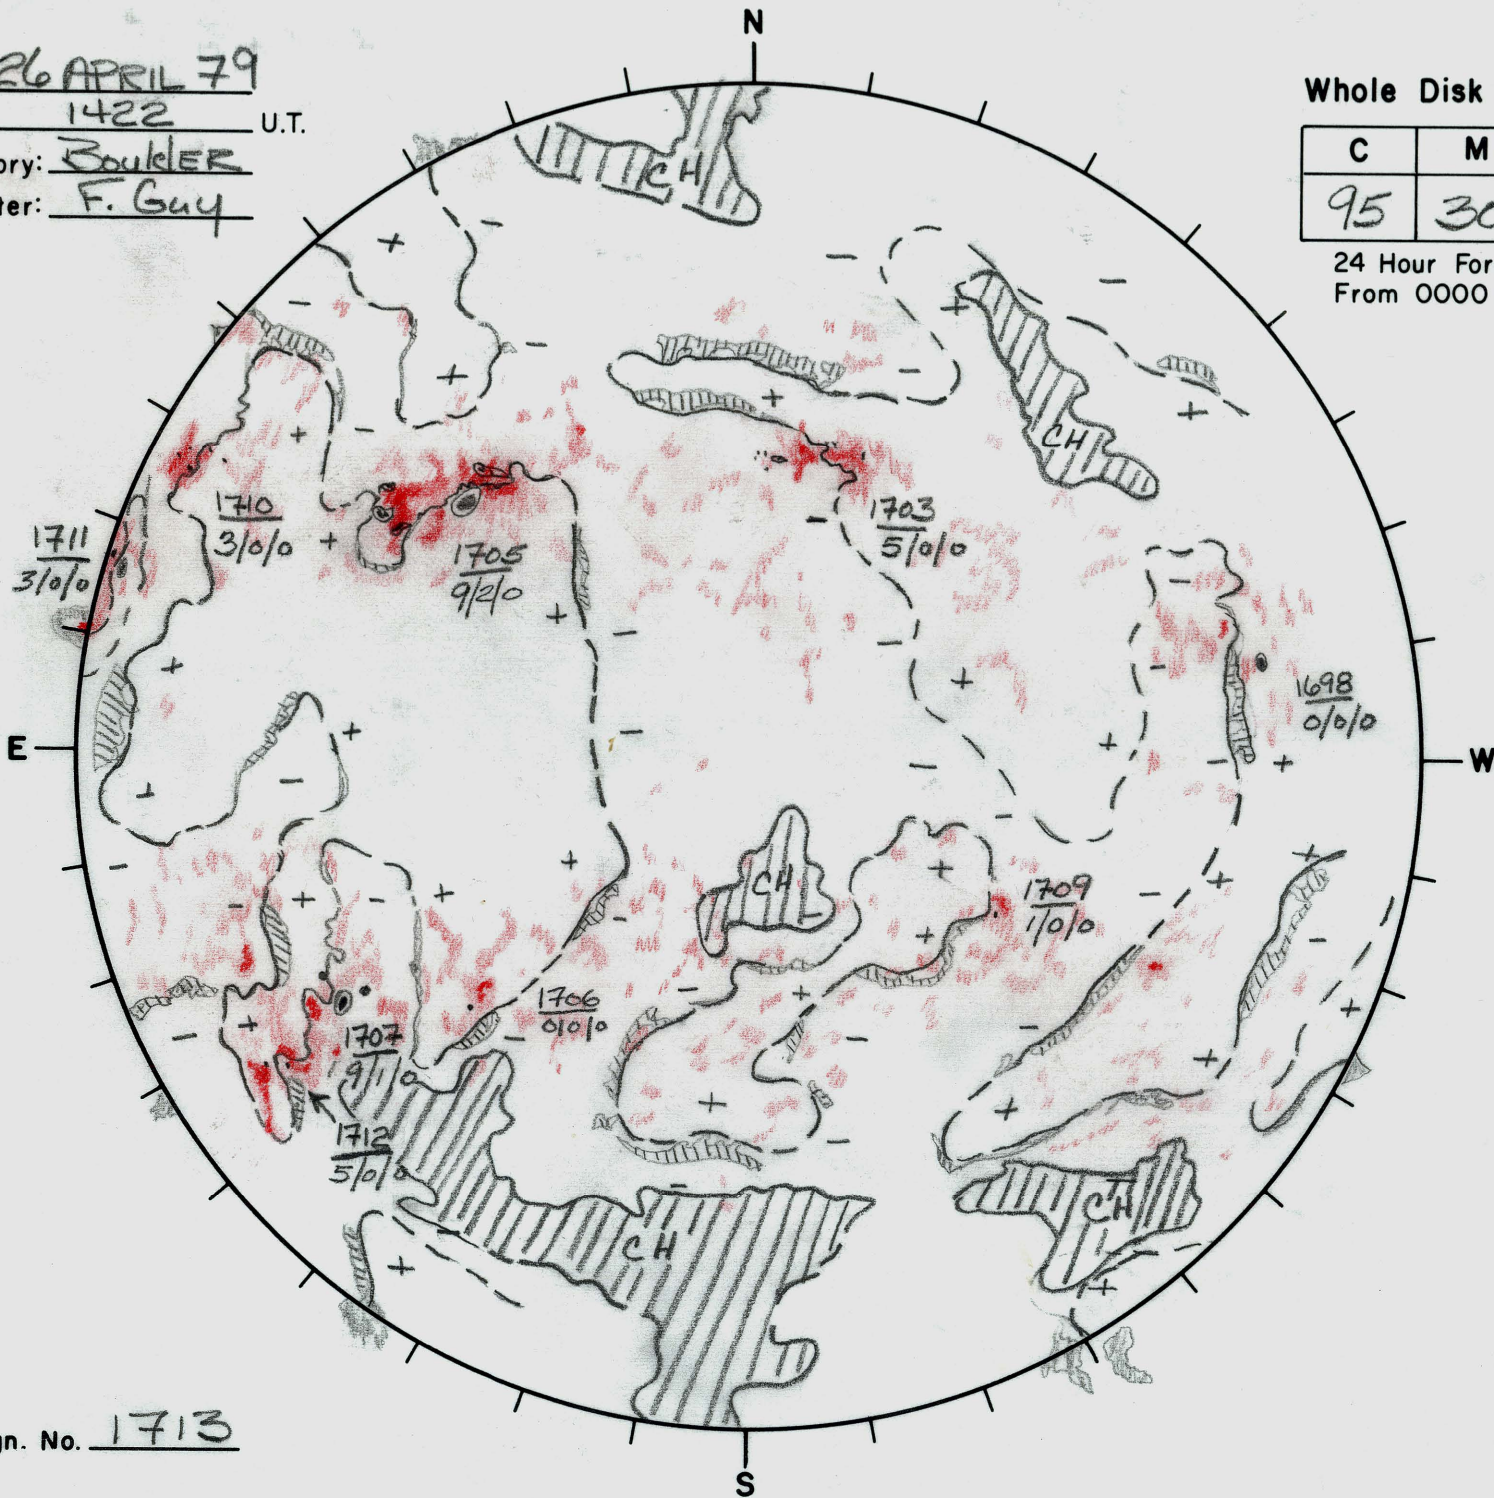

Date: 26 APRIL 79
 Time: 1422 U.T.
 Observatory: BOULDER
 Forecaster: F. Guy

Whole Disk Forecast

C	M	X
95	30	01

24 Hour Forecast
 From 0000 U.T. to 0000 U.T.

Next Rgn. No. 1713

L₁ 360.2
 B₁ -4.62