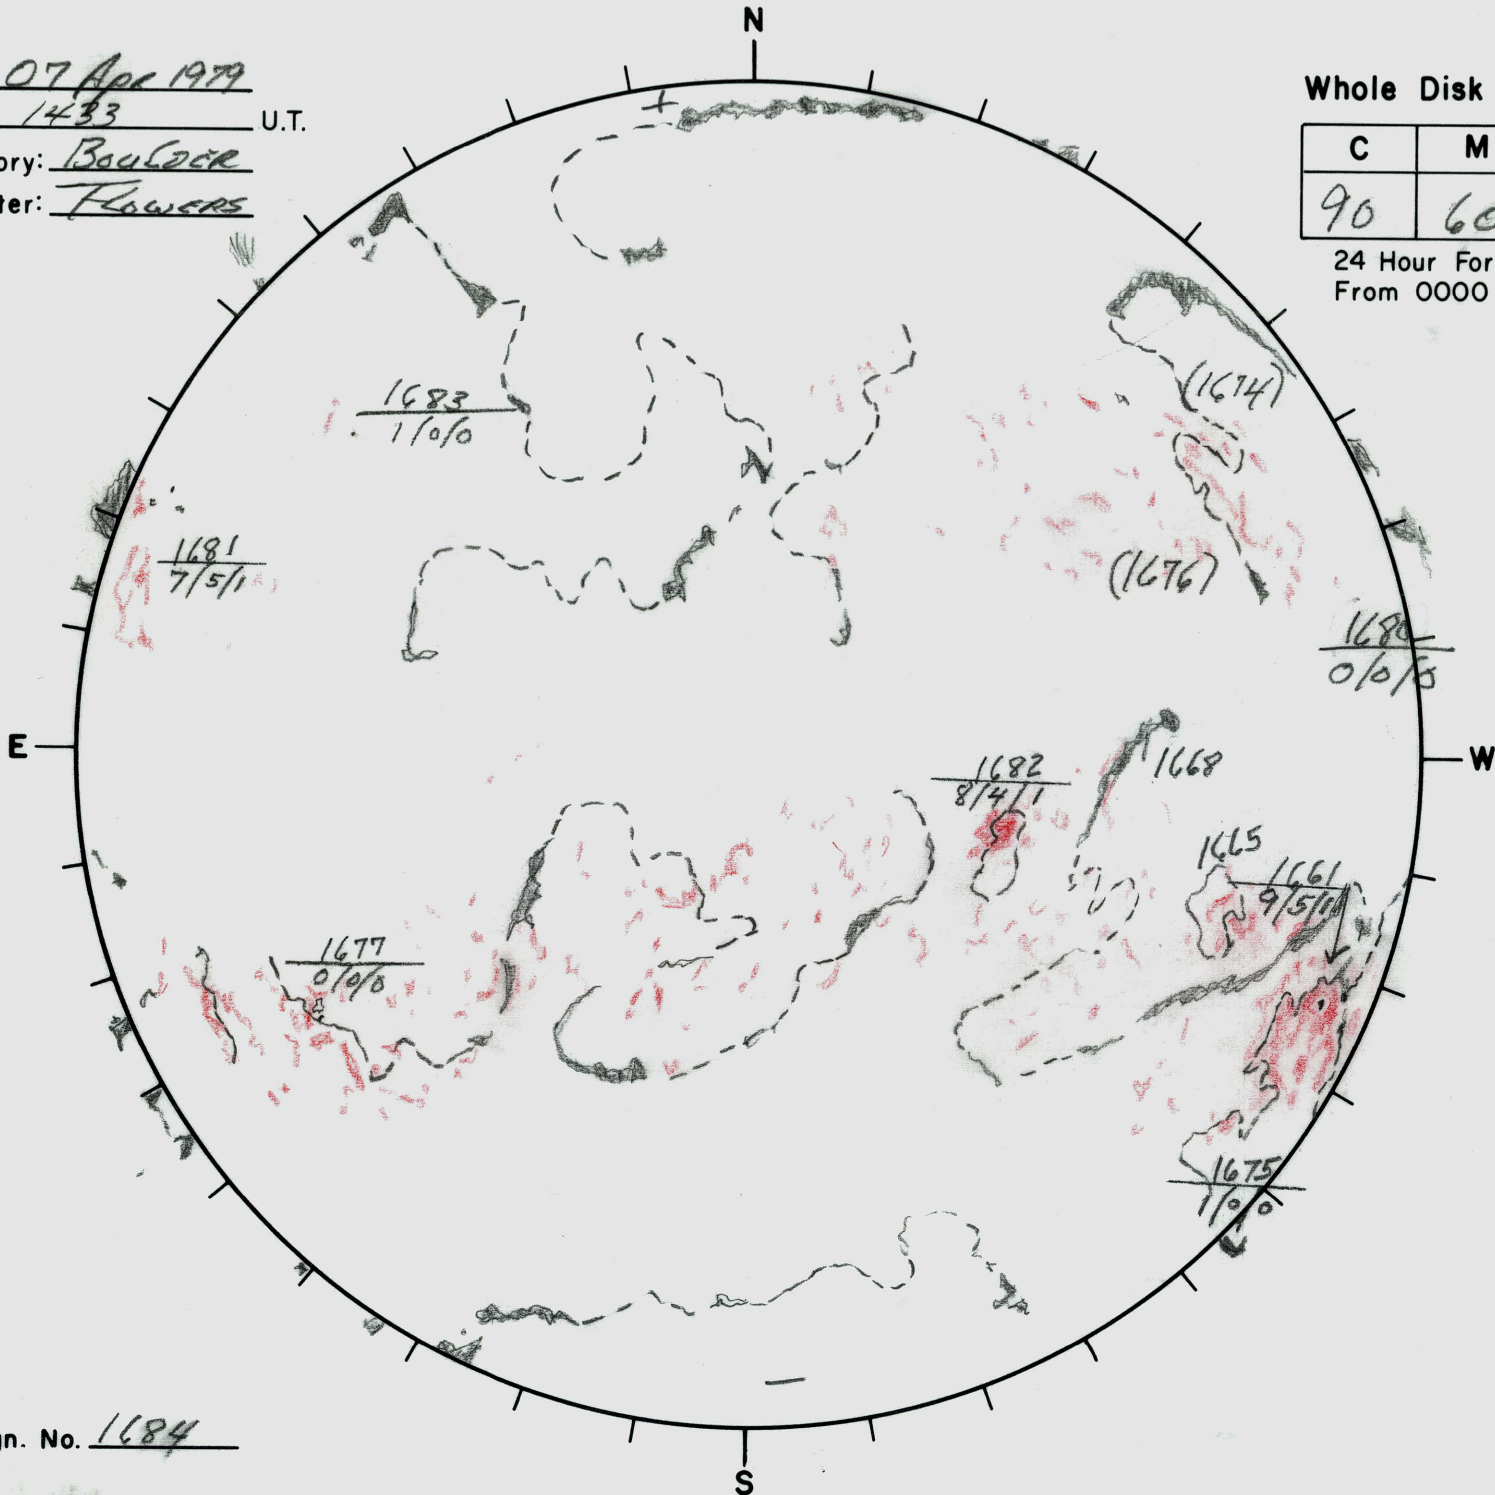

Date: 07 Apr 1979
 Time: 1433 U.T.
 Observatory: Boulder
 Forecaster: Flowers

Whole Disk Forecast

C	M	X
90	60	05

24 Hour Forecast
 From 0000 U.T. to 0000 U.T.

Next Rgn. No. 1684

Lt 236.8
 Bt -6