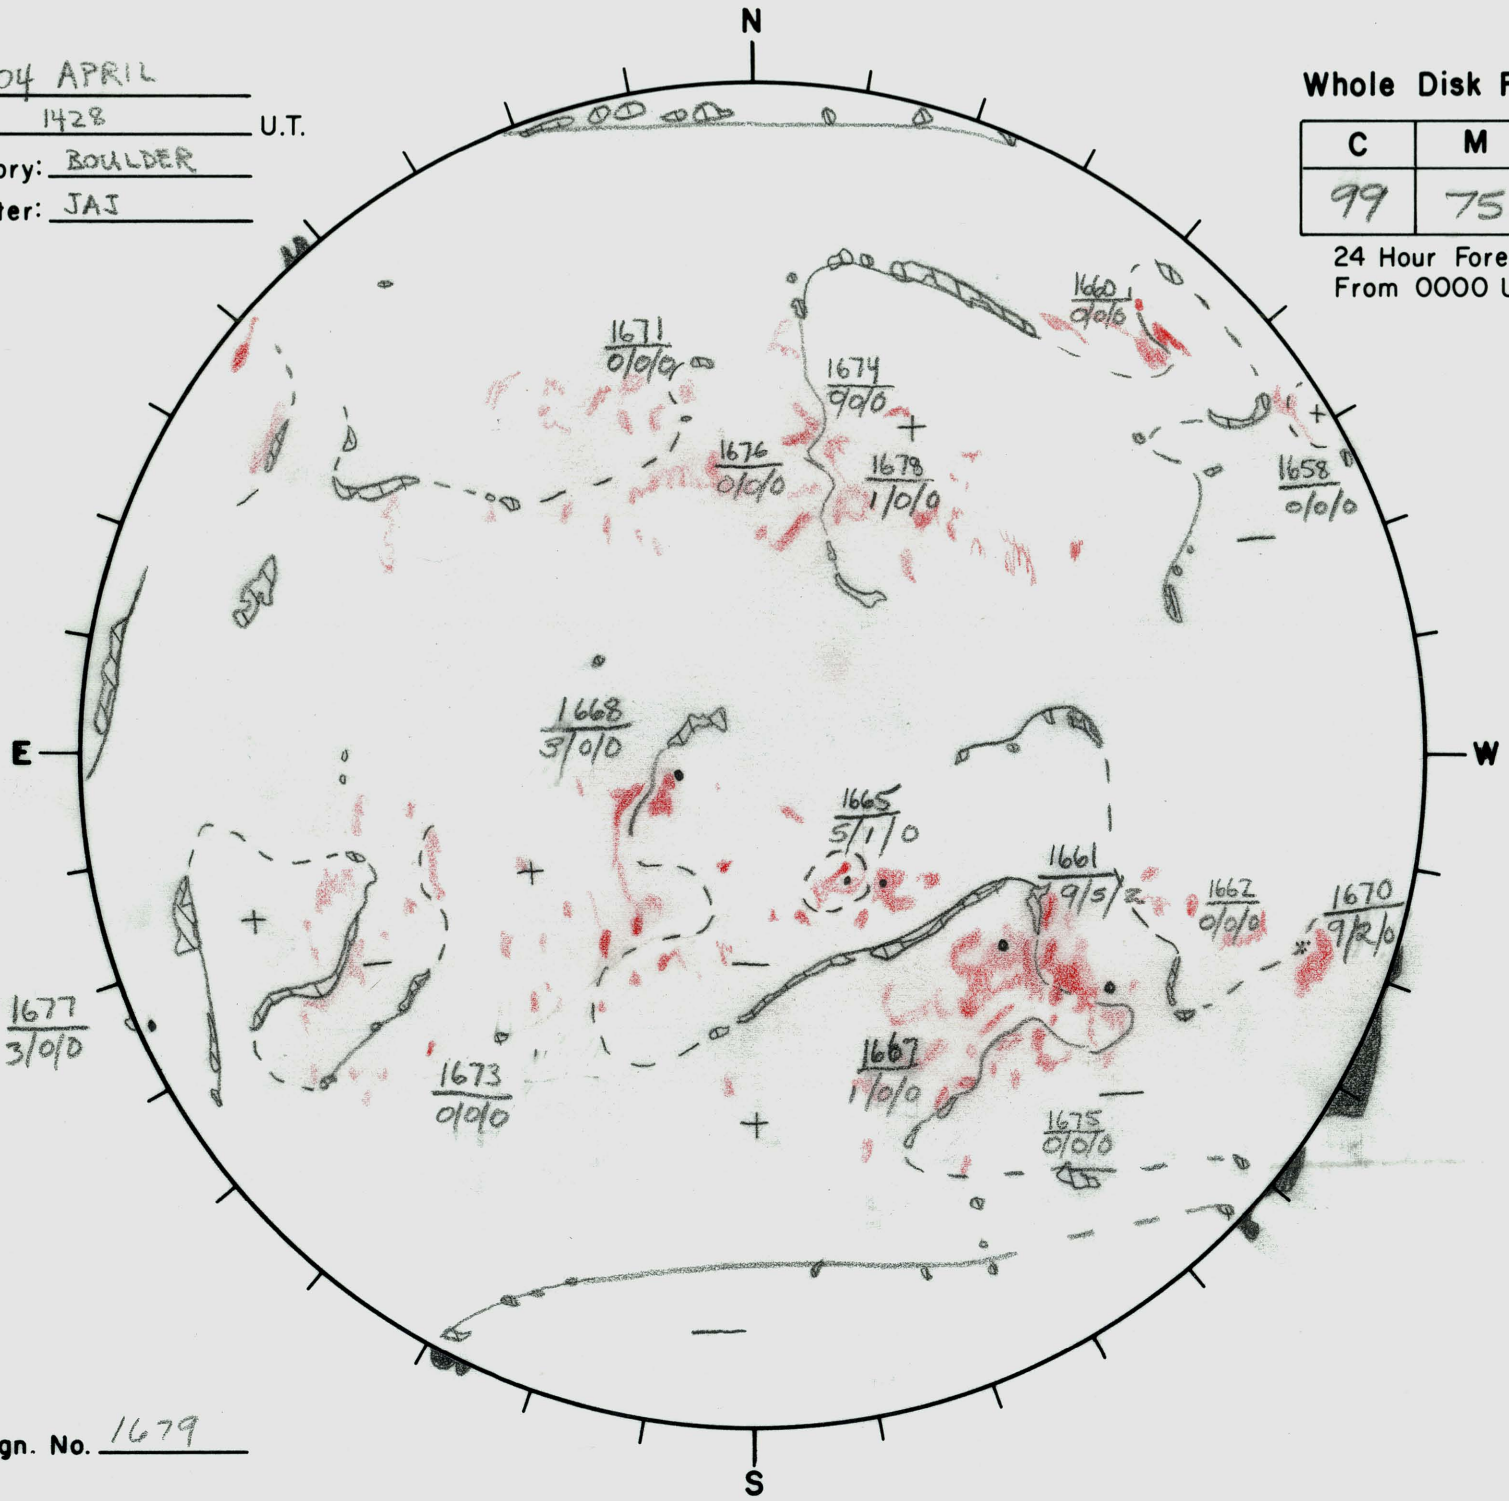

Date: 04 APRIL
 Time: 1428 U.T.
 Observatory: BOULDER
 Forecaster: JAJ

Whole Disk Forecast

C	M	X	P
99	75	20	20

24 Hour Forecast
 From 0000 U.T. to 0000 U.T.

Next Rgn. No. 1679

L↑ _____
 B↑ _____