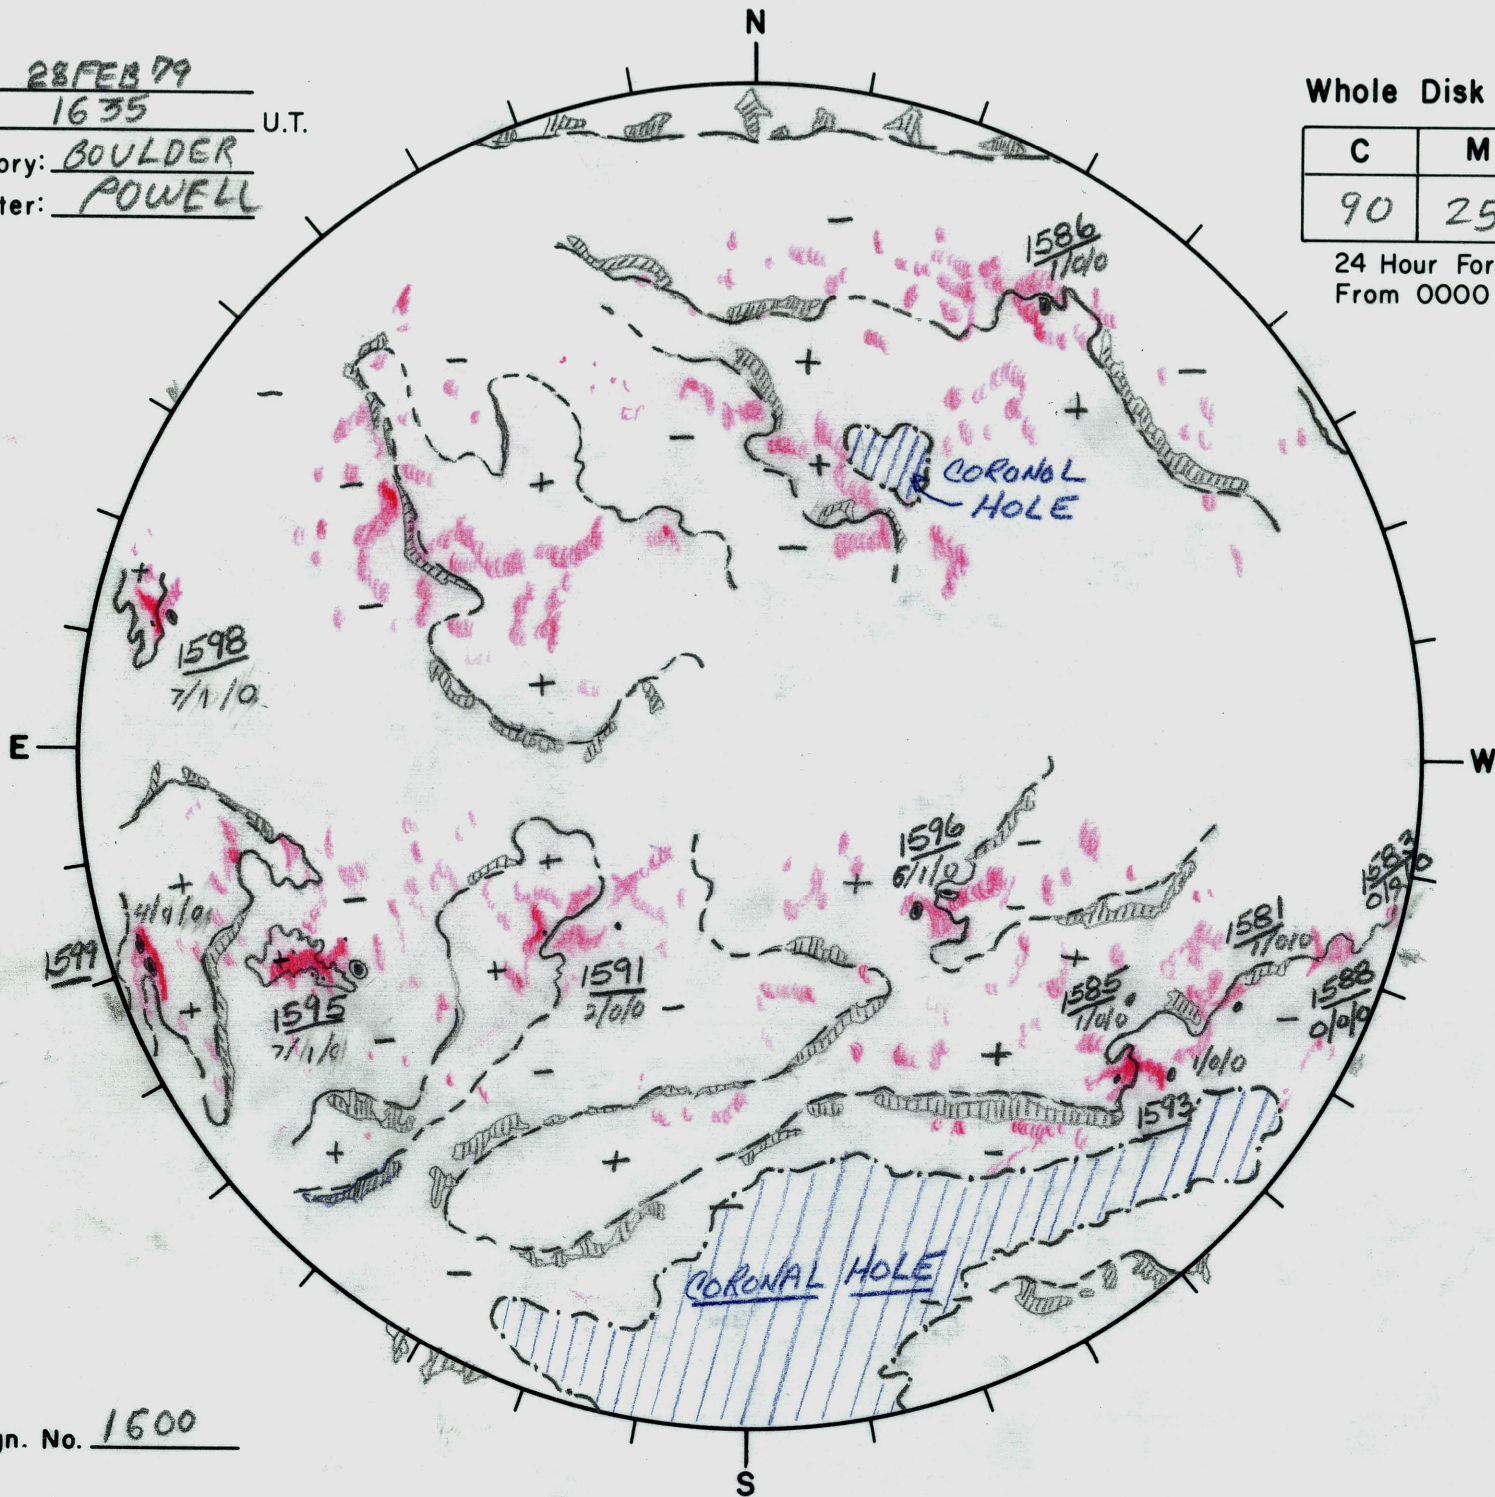

Date: 28 FEB 79  
 Time: 1635 U.T.  
 Observatory: BOULDER  
 Forecaster: POWELL

Whole Disk Forecast

C	M	X
90	25	01

24 Hour Forecast  
 From 0000 U.T. to 0000 U.T.

Next Rgn. No. 1600

Lt -21.35  
 Bt -7.20