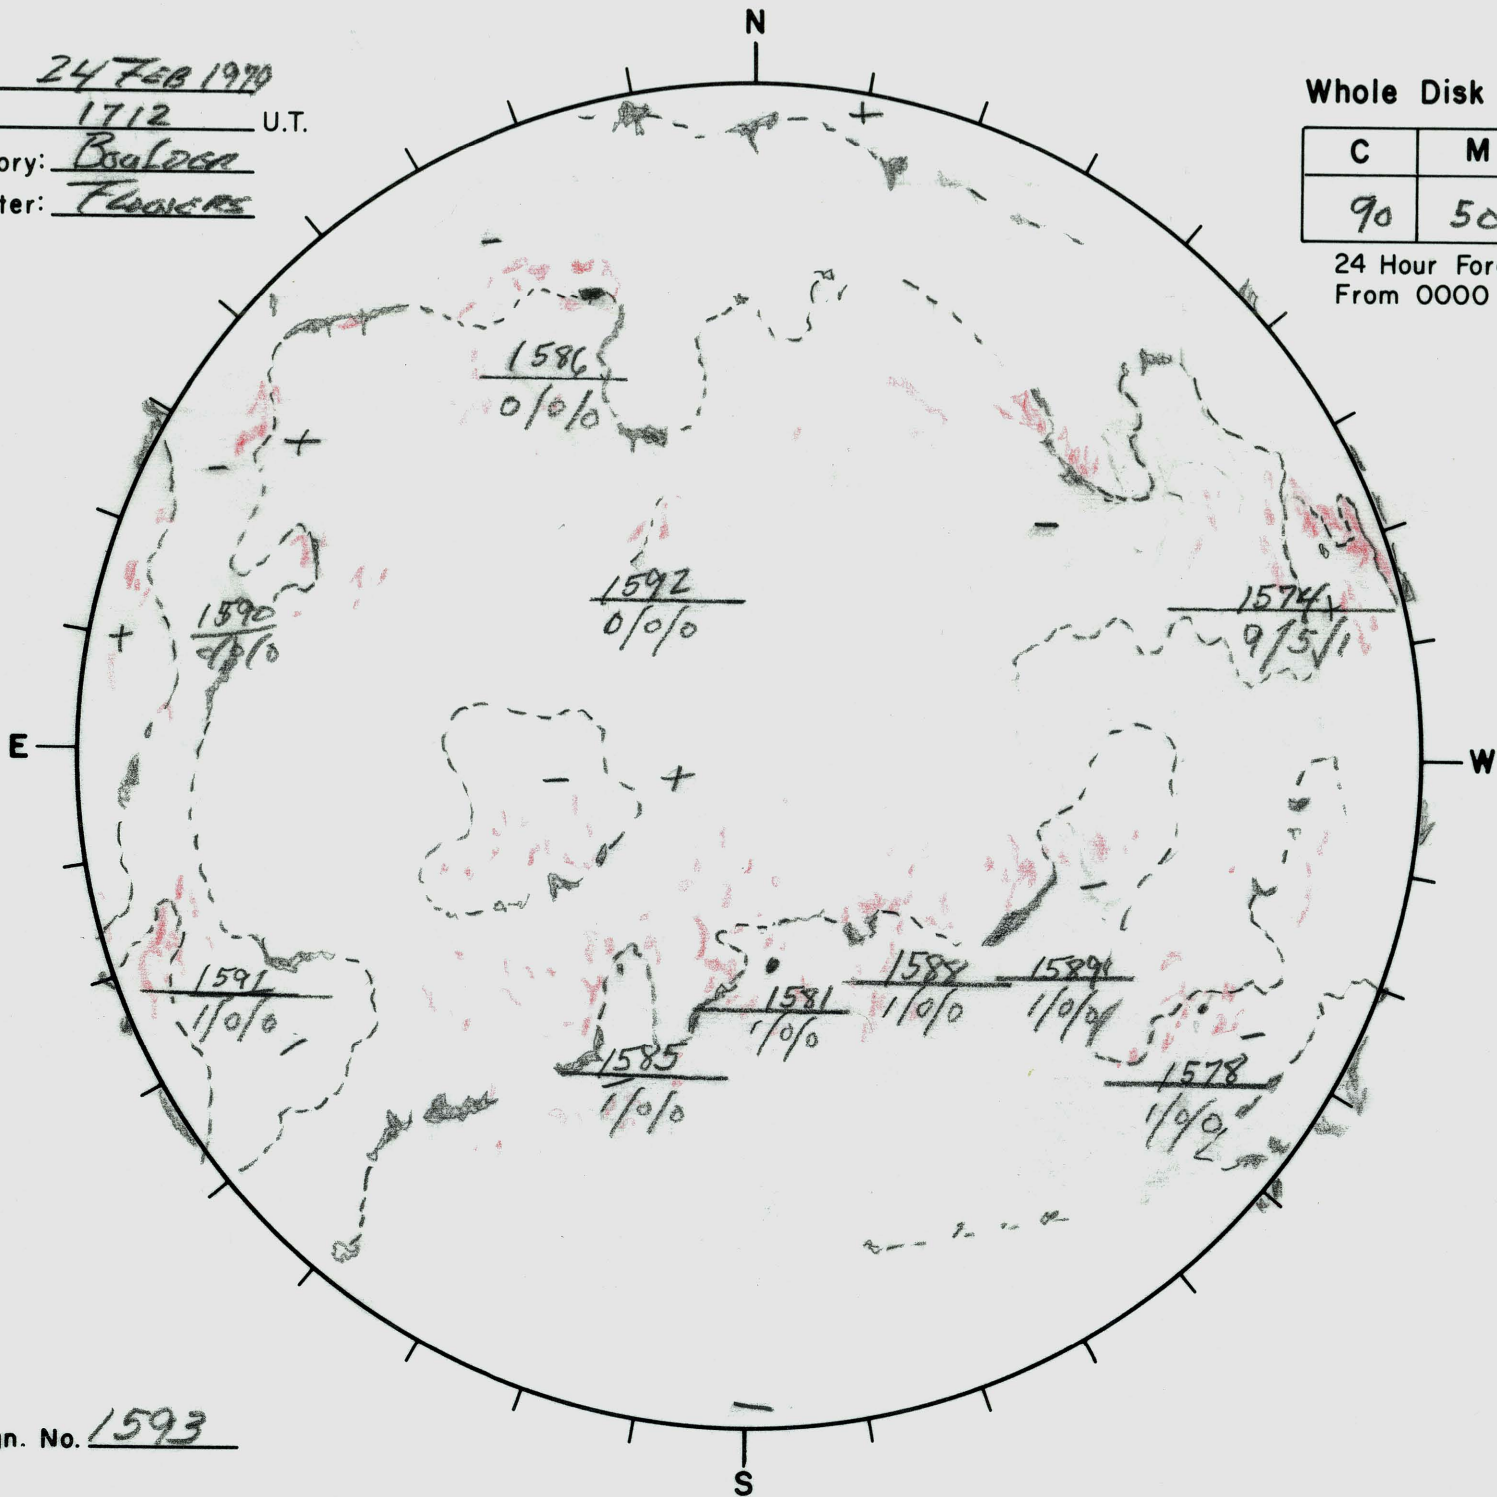

Date: 24 Feb 1970
 Time: 1712 U.T.
 Observatory: Bsaloaga
 Forecaster: Flores

Whole Disk Forecast

| C | M | X |
|----|----|----|
| 90 | 50 | 10 |

24 Hour Forecast
 From 0000 U.T. to 0000 U.T.

Next Rgn. No. 1593

Lt 82
 Bt -7