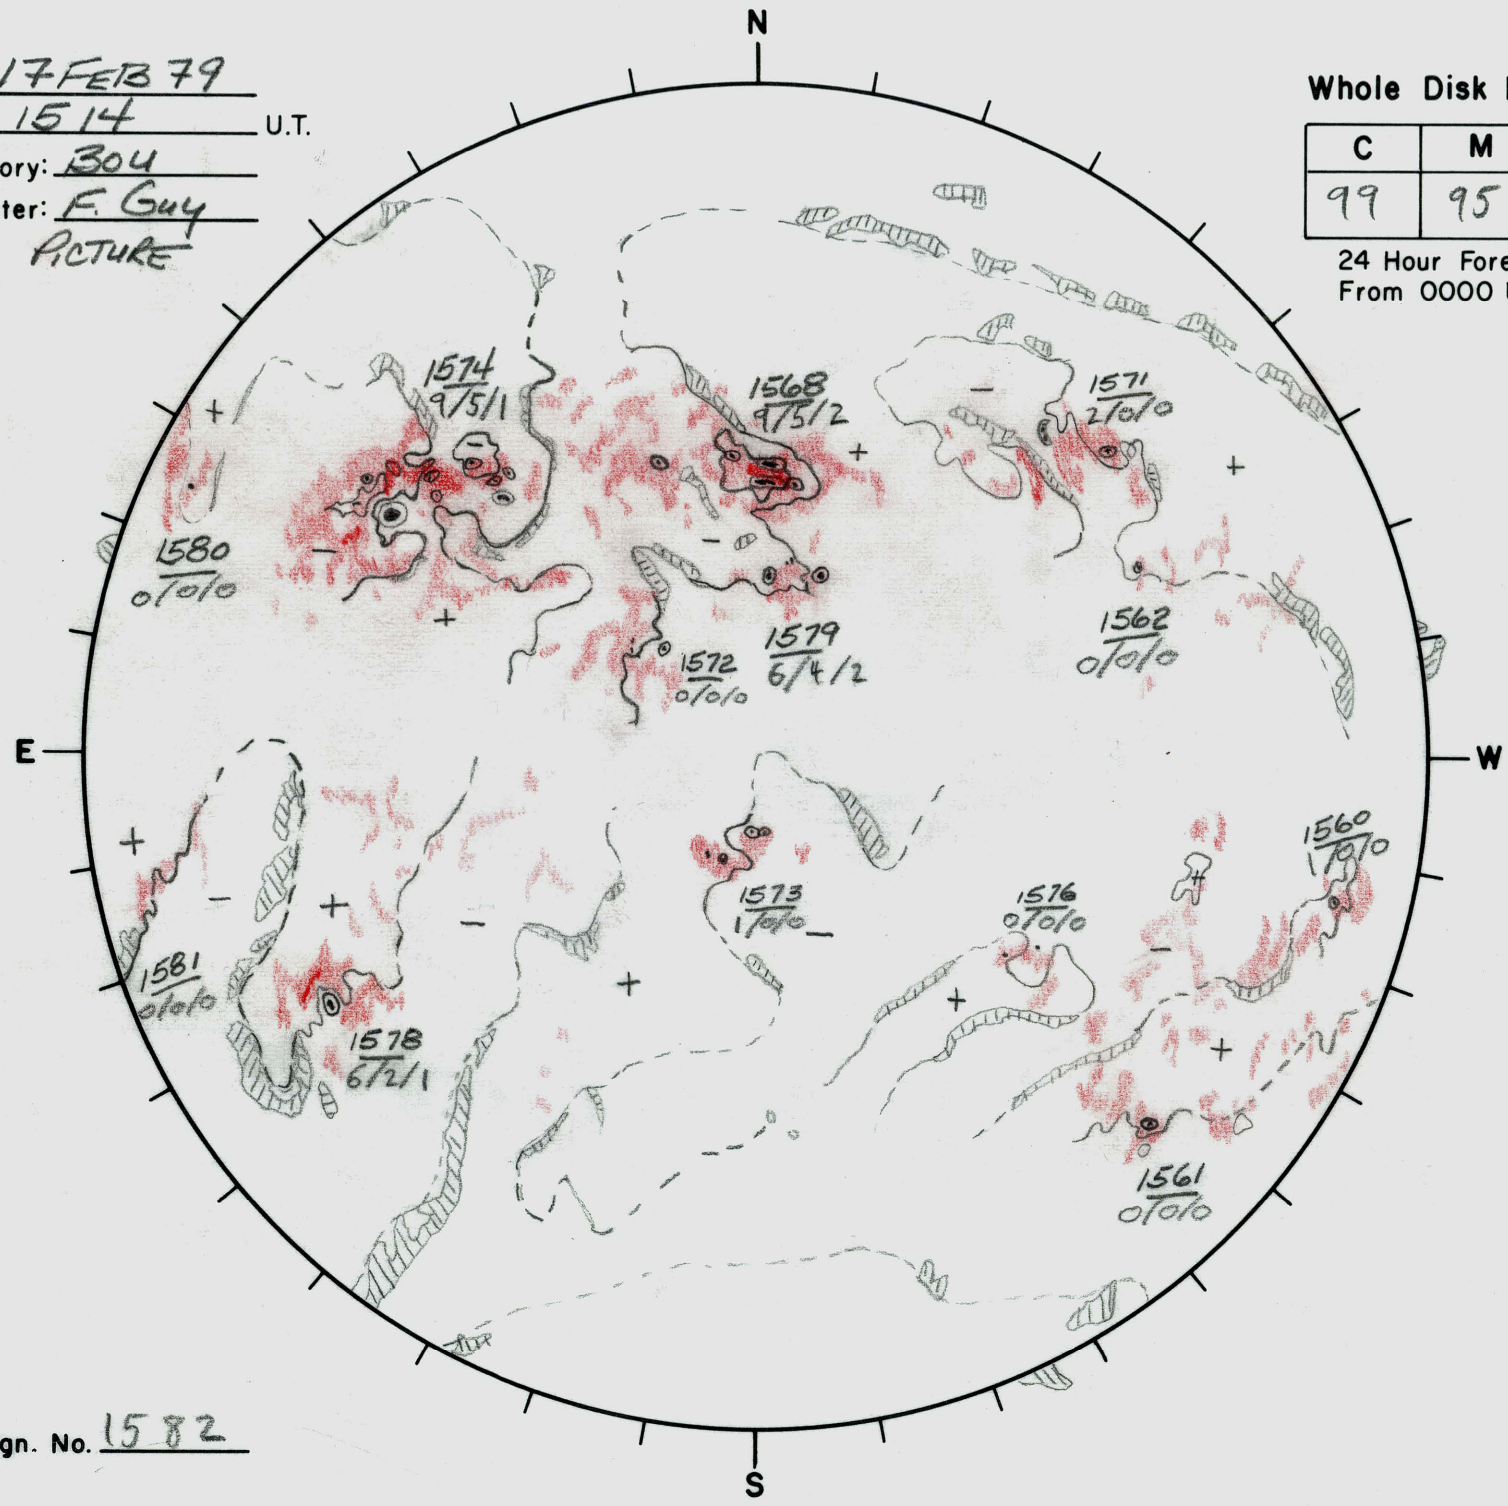

Date: 17 FEB 79
 Time: 1514 U.T.
 Observatory: 304
 Forecaster: F. Guy
 POOR PICTURE

Whole Disk Forecast

C	M	X
99	95	30

24 Hour Forecast
 From 0000 U.T. to 0000 U.T.

Next Rgn. No. 1582

L_t _____
 B_t _____