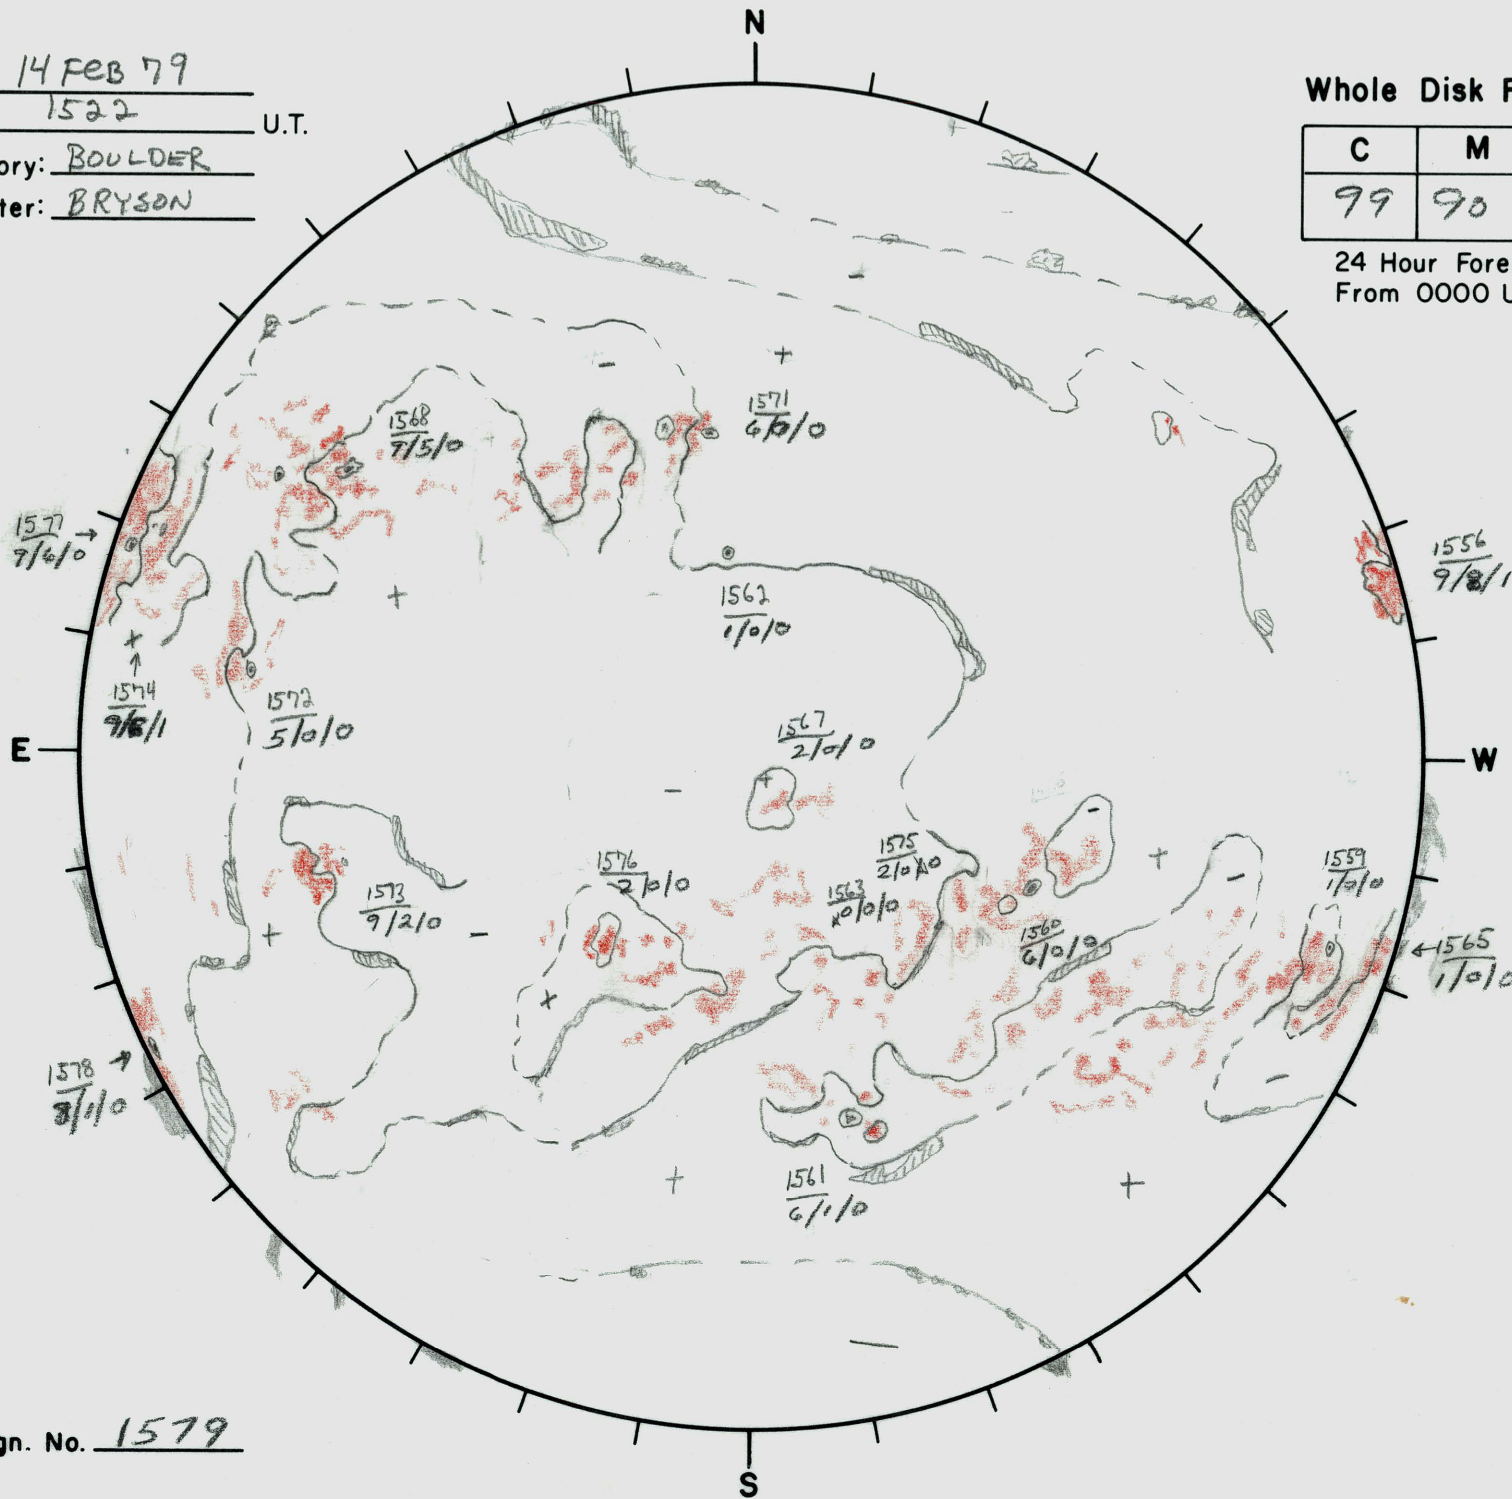

Date: 14 FEB 79
 Time: 1522 U.T.
 Observatory: BOULDER
 Forecaster: BRYSON

Whole Disk Forecast

C	M	X
99	90	15

24 Hour Forecast
 From 0000 U.T. to 0000 U.T.

Next Rgn. No. 1579

L_t 202°
 B_t -7°