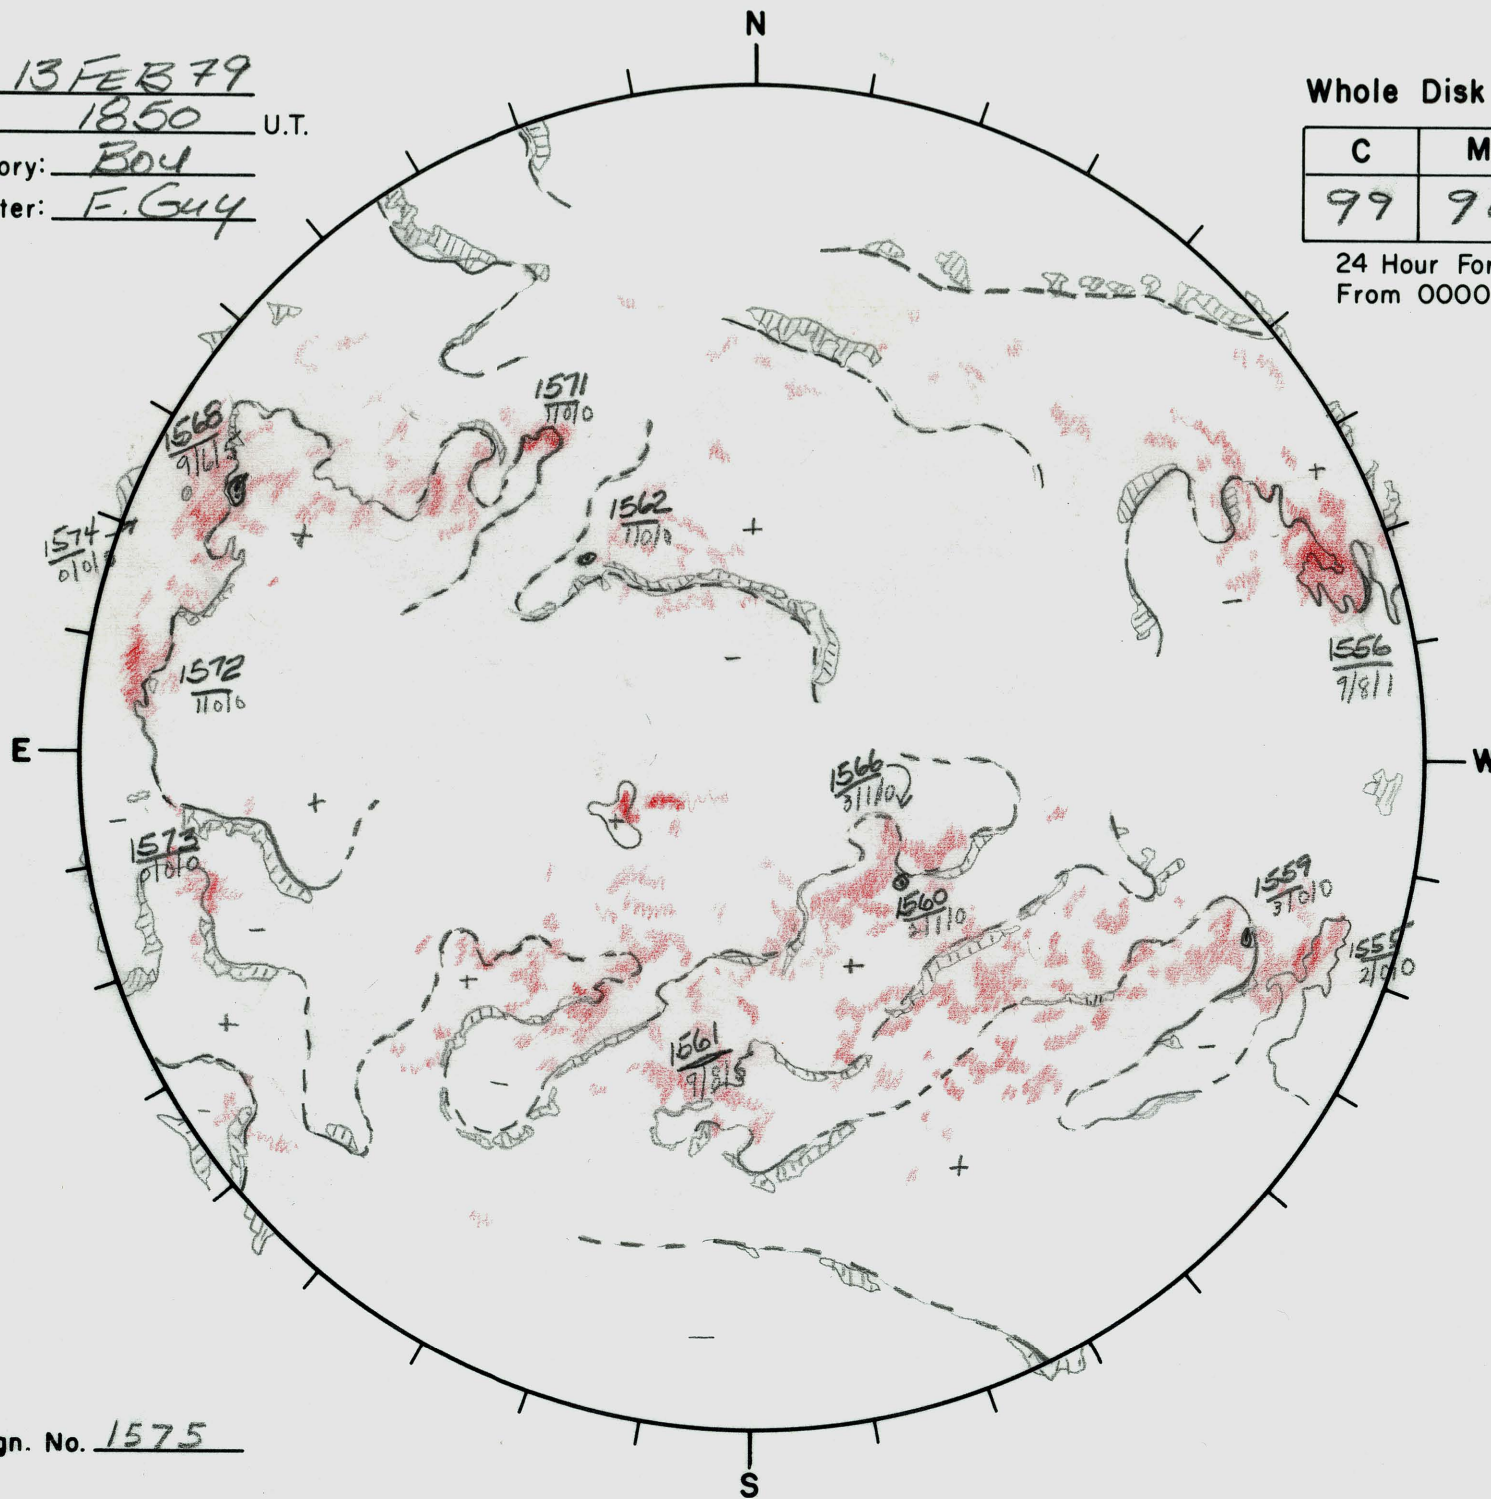

Date: 13 FEB 79  
 Time: 1850 U.T.  
 Observatory: B04  
 Forecaster: F. Guy

Whole Disk Forecast

C	M	X
99	90	15

24 Hour Forecast  
 From 0000 U.T. to 0000 U.T.

Next Rgn. No. 1575

L<sub>t</sub> \_\_\_\_\_  
 B<sub>t</sub> \_\_\_\_\_