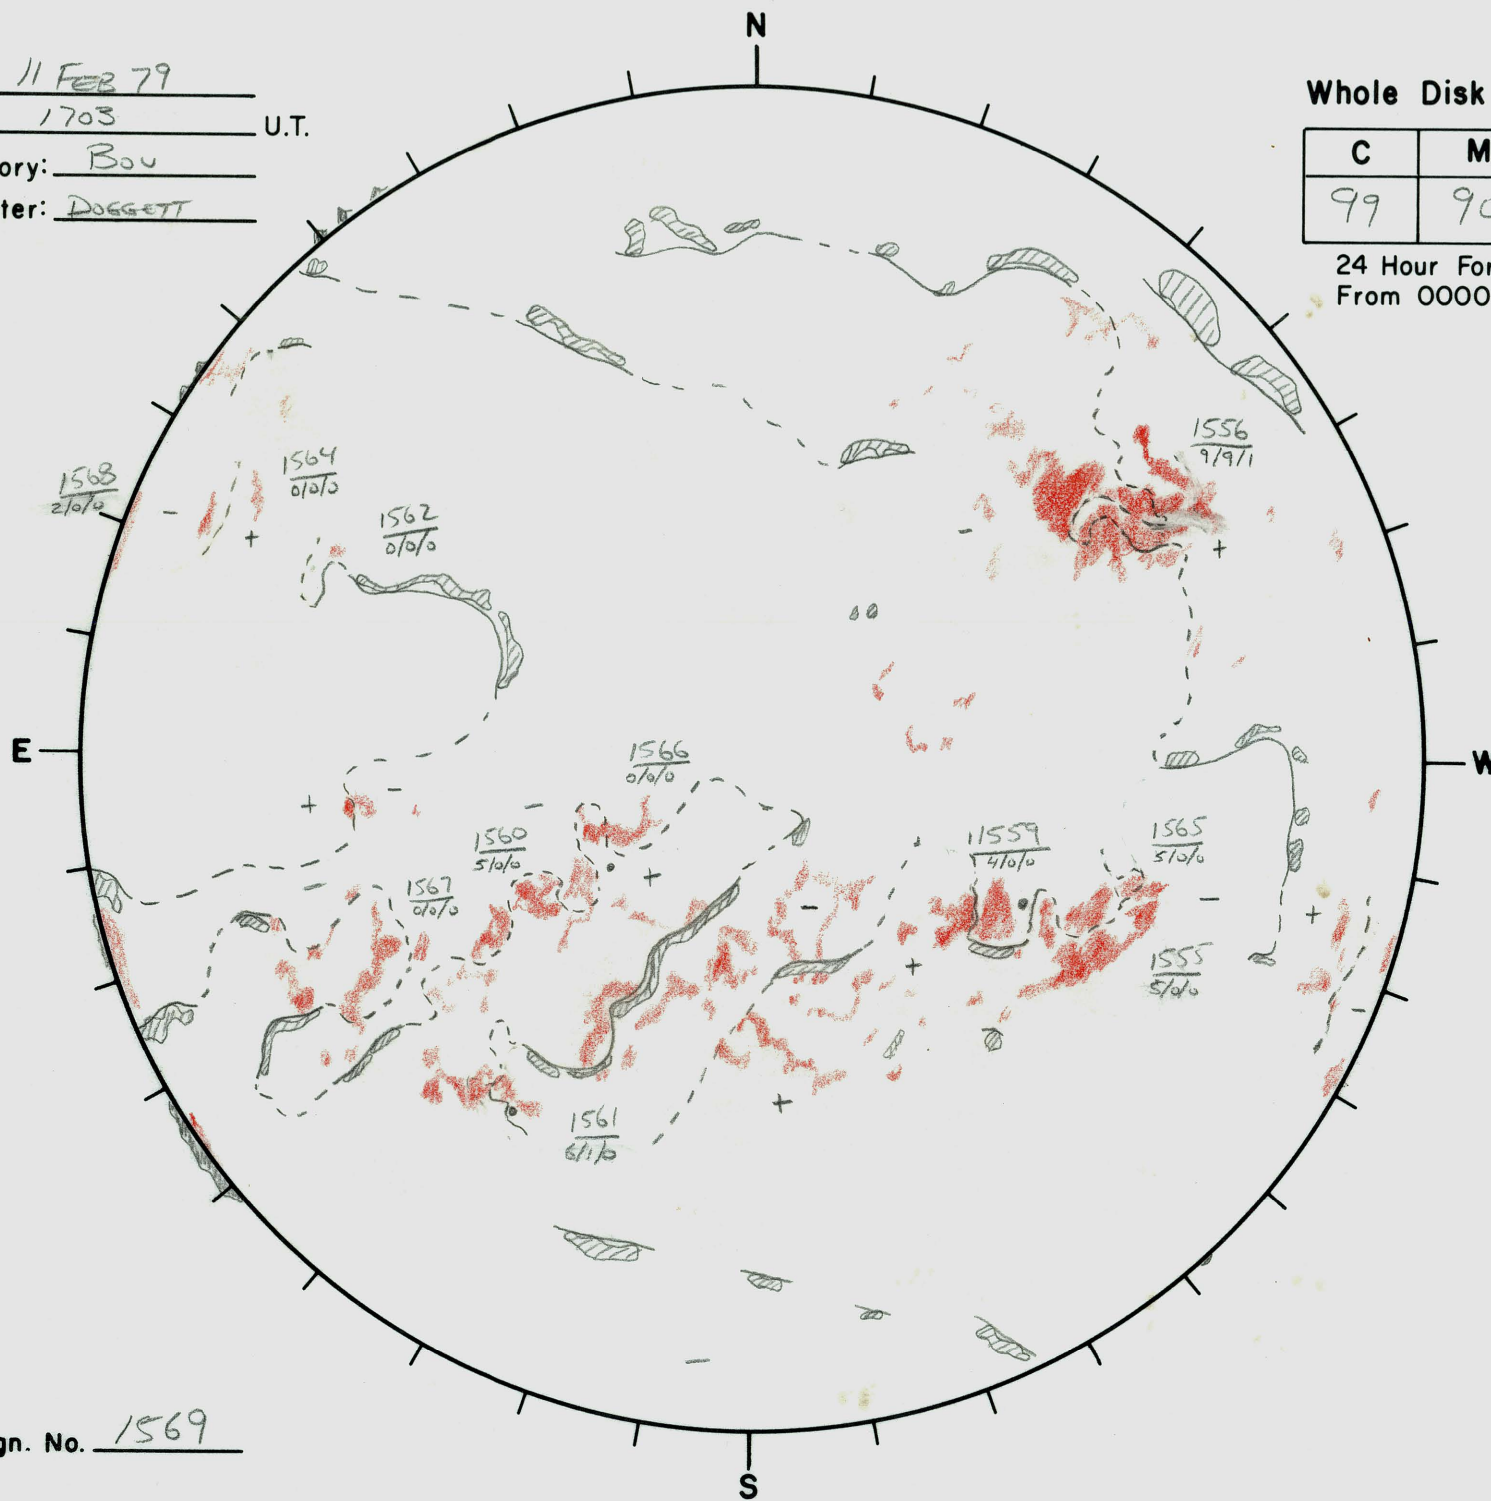

Date: 11 FEB 79
 Time: 1703 U.T.
 Observatory: Bou
 Forecaster: DOGGETT

Whole Disk Forecast

C	M	X
99	90	15

24 Hour Forecast
 From 0000 U.T. to 0000 U.T.

Next Rgn. No. 1569

L_t 253
 B_t -6.6