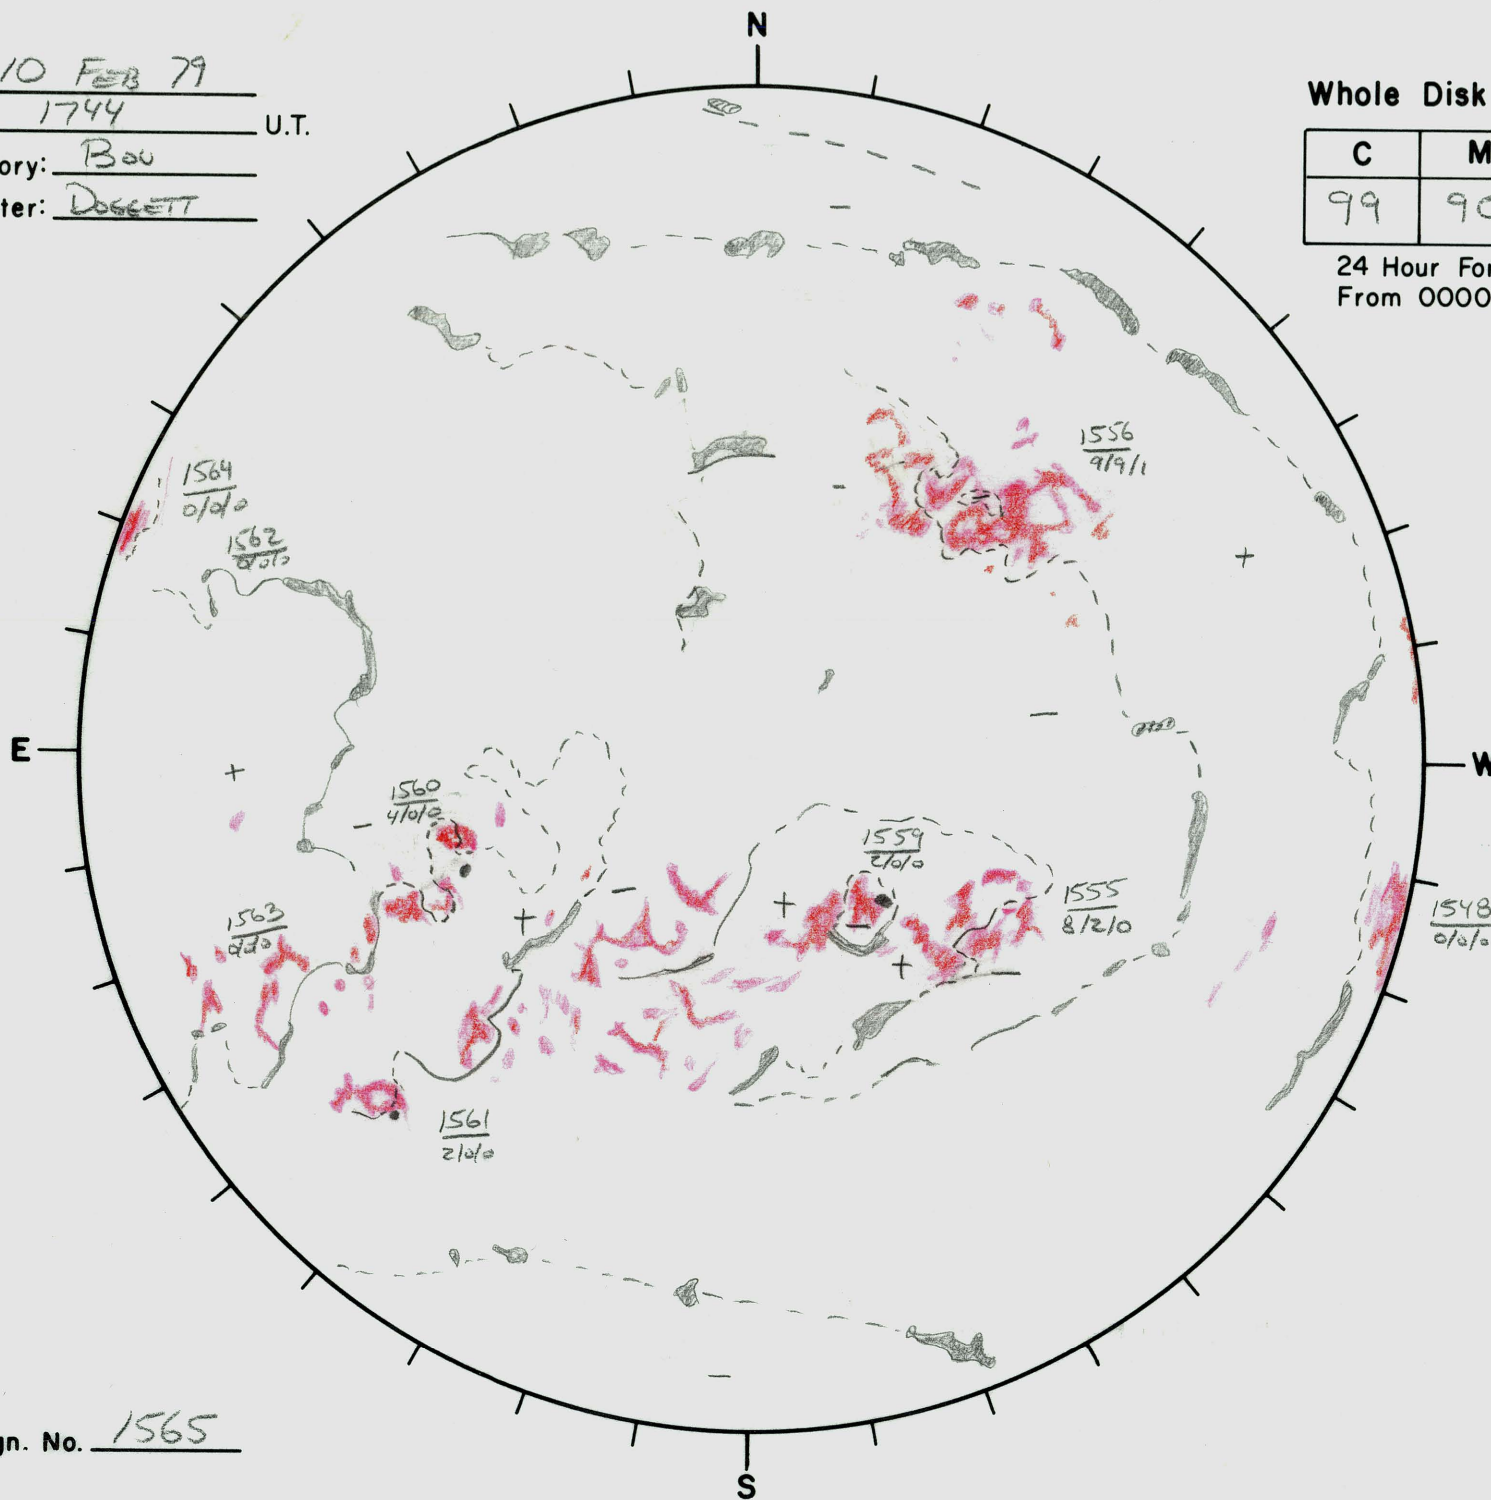

Date: 10 FEB 79
 Time: 1744 U.T.
 Observatory: Bou
 Forecaster: DOUGETT

Whole Disk Forecast

C	M	X
99	90	15

24 Hour Forecast
 From 0000 U.T. to 0000 U.T.

Next Rgn. No. 1565

L_t 267.3
 B_t -6.6