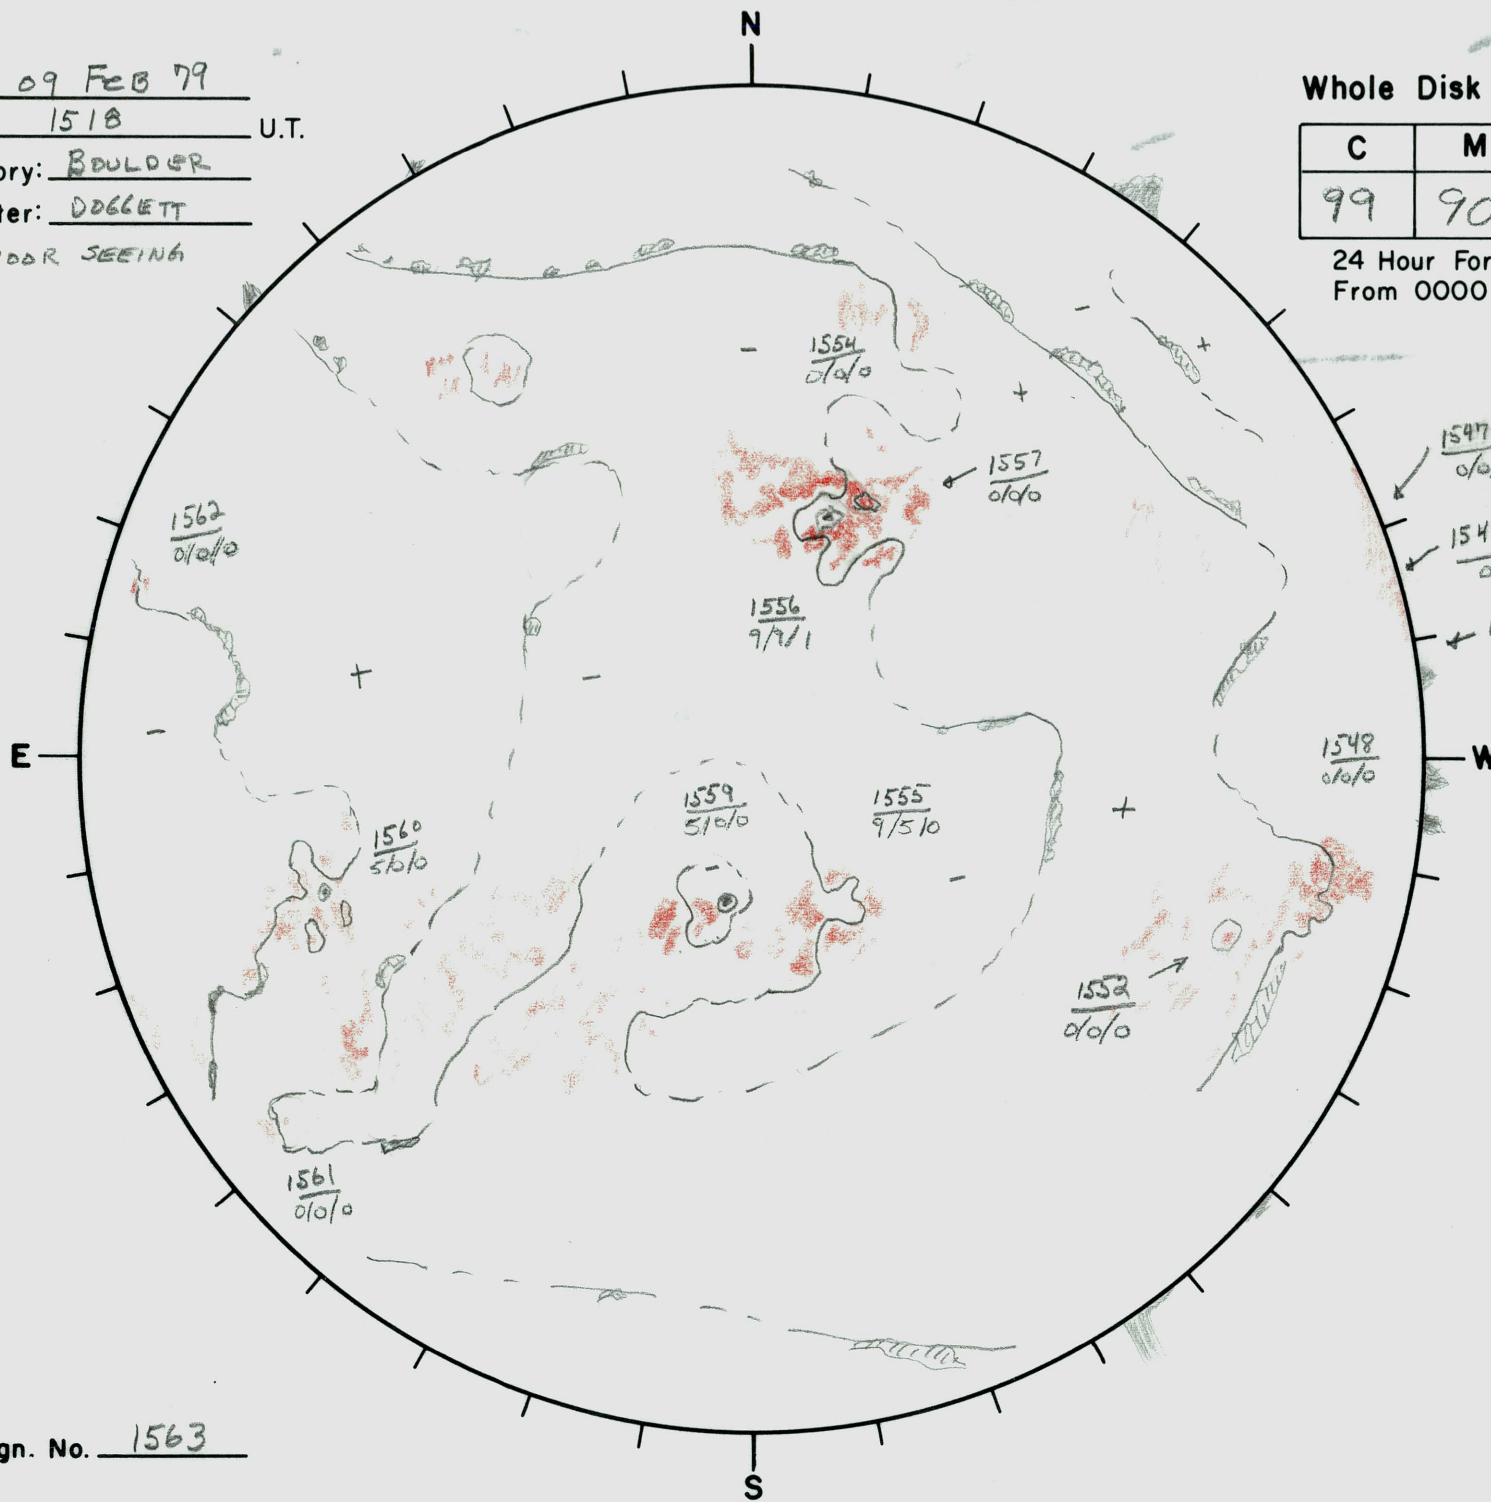

Date: 09 FEB 79  
 Time: 1518 U.T.  
 Observatory: BOULDER  
 Forecaster: DOGGETT

VERY POOR SEEING

Whole Disk Forecast

C	M	X
99	90	15

24 Hour Forecast  
 From 0000 U.T. to 0000 U.T.

Next Rgn. No. 1563

L<sub>t</sub> 281°  
 B<sub>t</sub> -7°