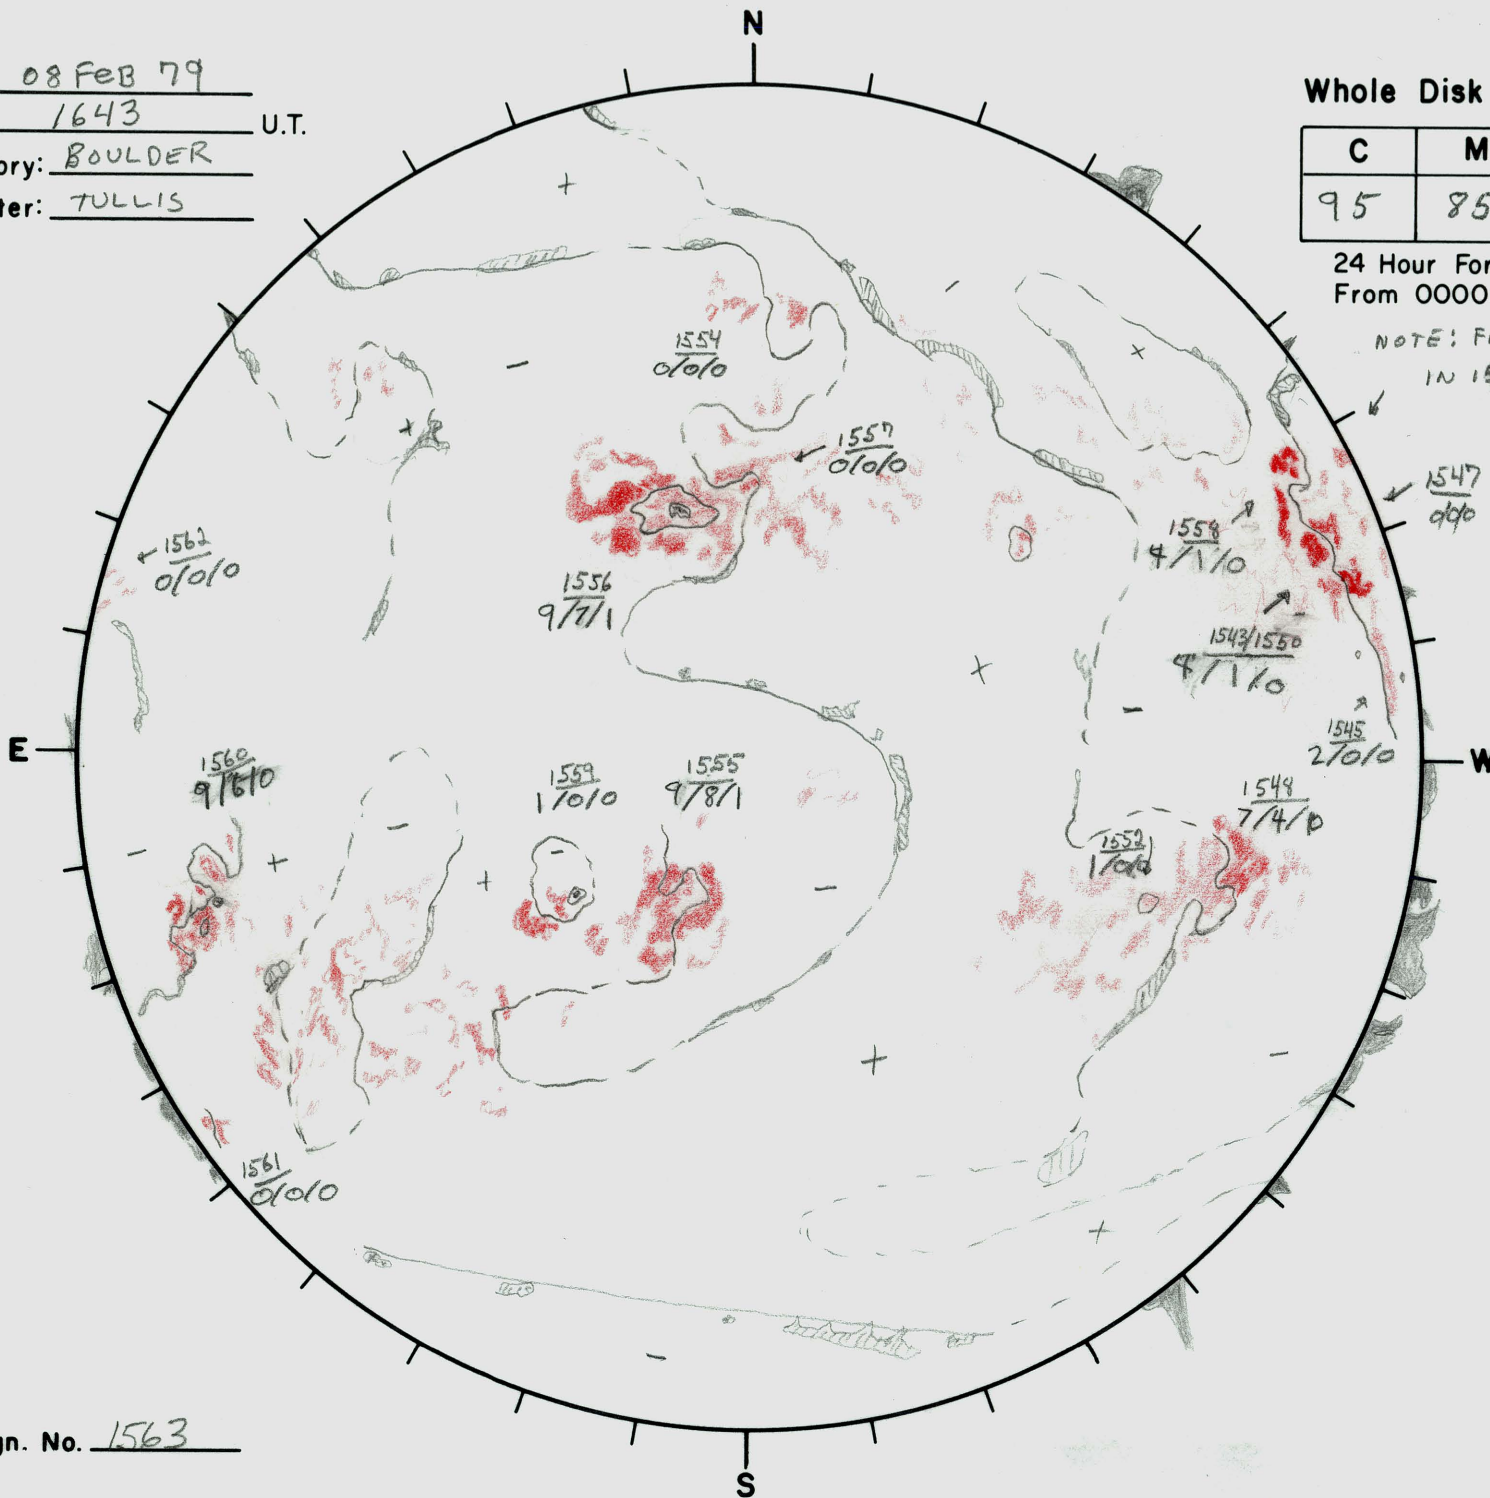

Date: 08 FEB 79
 Time: 1643 U.T.
 Observatory: BOULDER
 Forecaster: TULLIS

Whole Disk Forecast

C	M	X
95	85	10

24 Hour Forecast
 From 0000 U.T. to 0000 U.T.

NOTE: FLARE SEGMENTS
 IN 1543, 1550, 1558

Next Rgn. No. 1563

L↑ 294°
 B↑ -6°