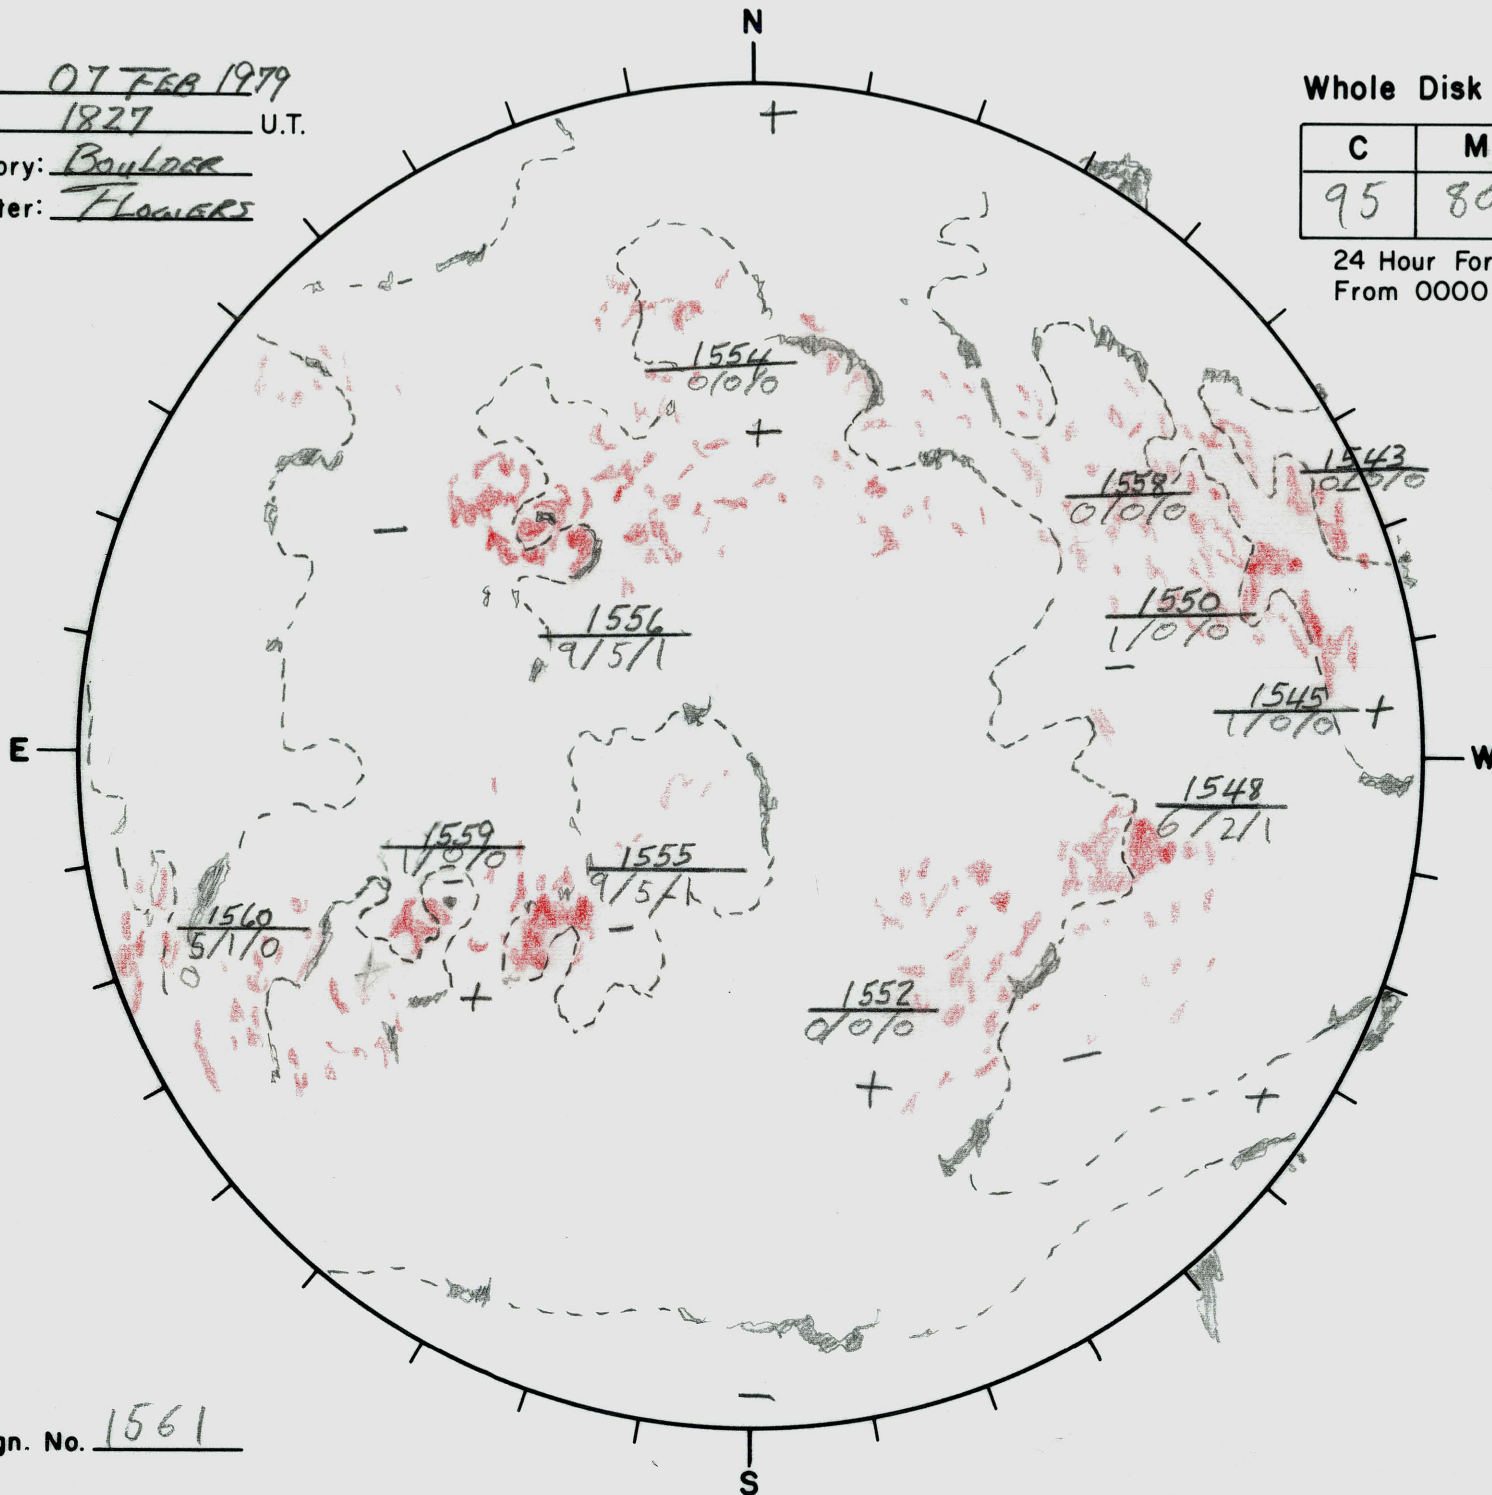

Date: 07 FEB 1979
 Time: 1827 U.T.
 Observatory: BOULDER
 Forecaster: FLOWERS

Whole Disk Forecast

C	M	X
95	80	10

24 Hour Forecast
 From 0000 U.T. to 0000 U.T.

Next Rgn. No. 1561

L_t 305.7
 B_t -6.75