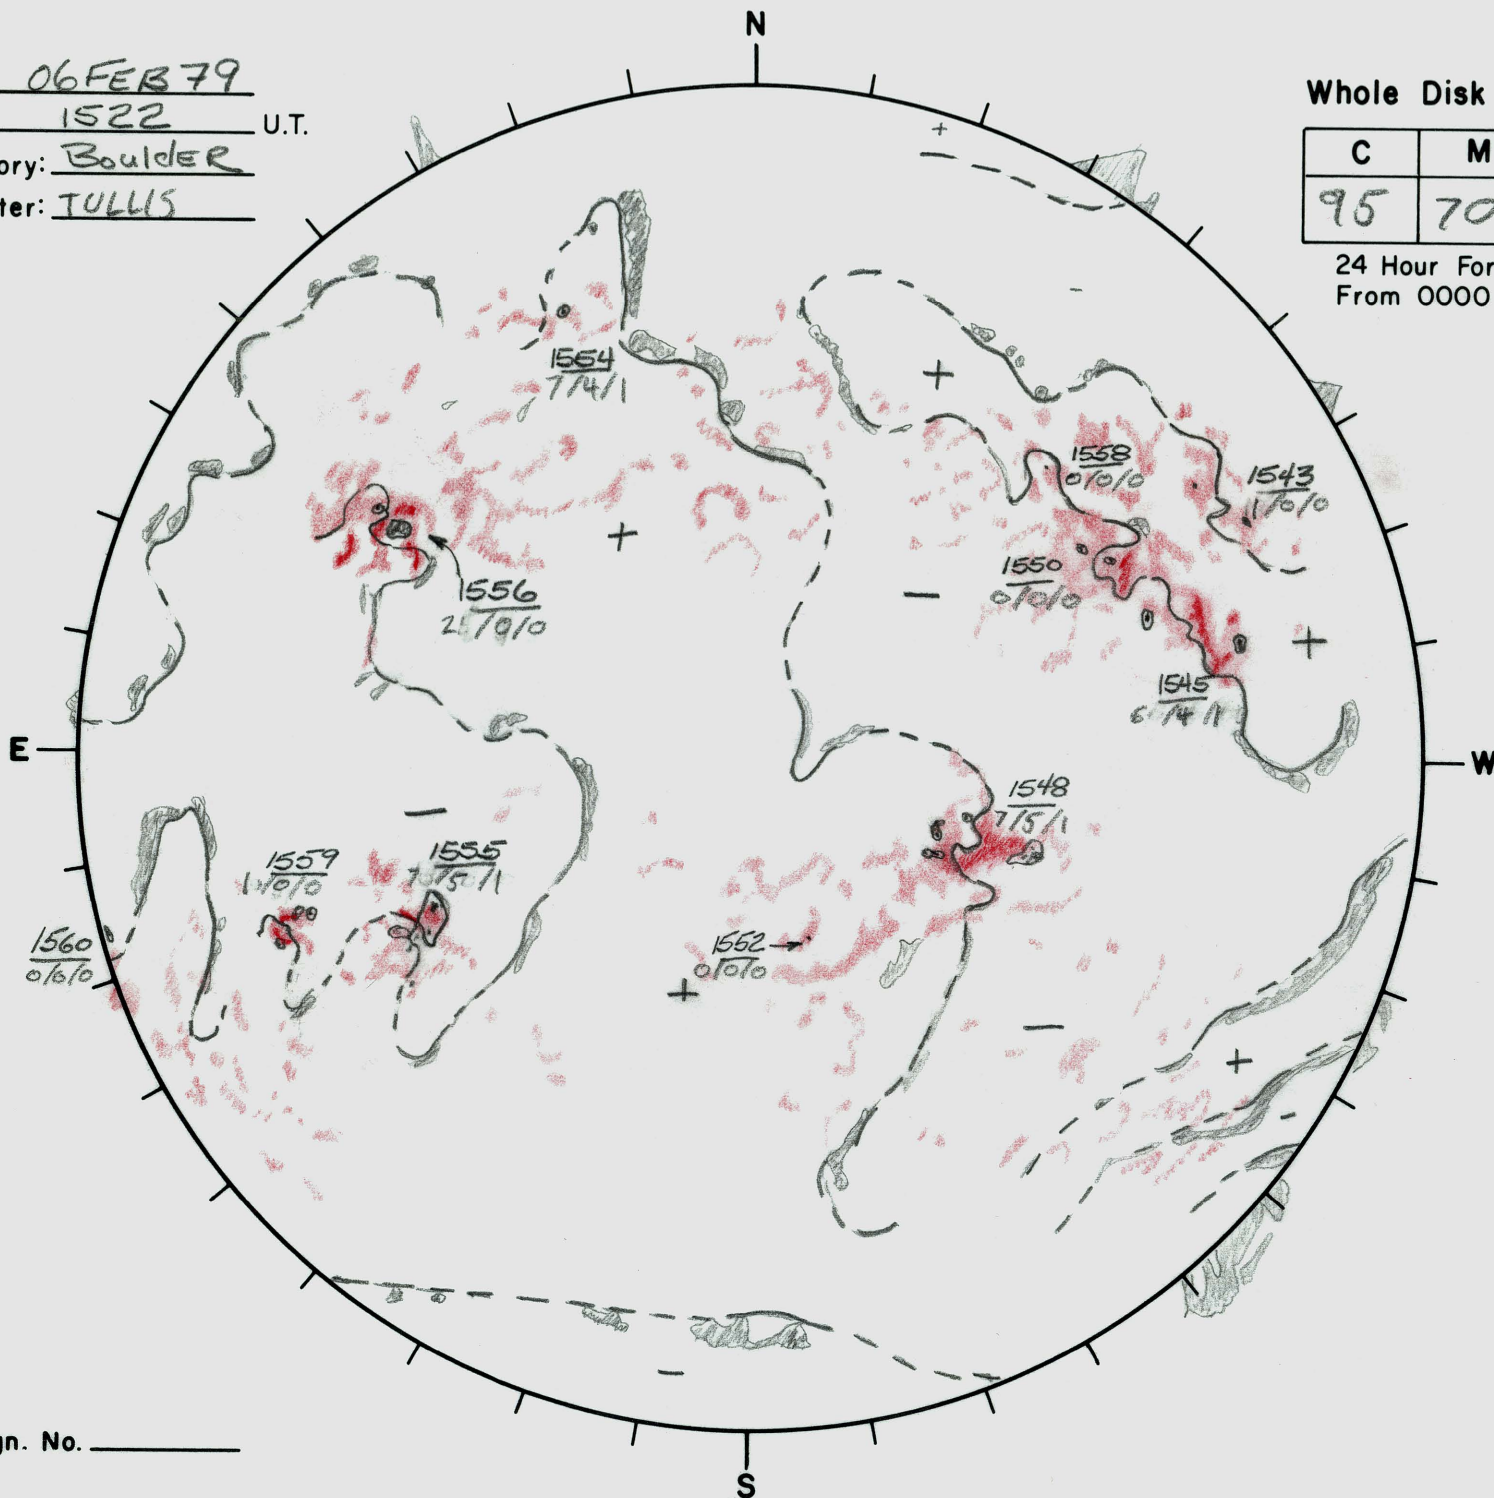

Date: 06 FEB 79
 Time: 1522 U.T.
 Observatory: Boulder
 Forecaster: TULLIS

Whole Disk Forecast

C	M	X
95	70	05

24 Hour Forecast
 From 0000 U.T. to 0000 U.T.

Next Rgn. No. _____

L↑ _____
 B↑ _____