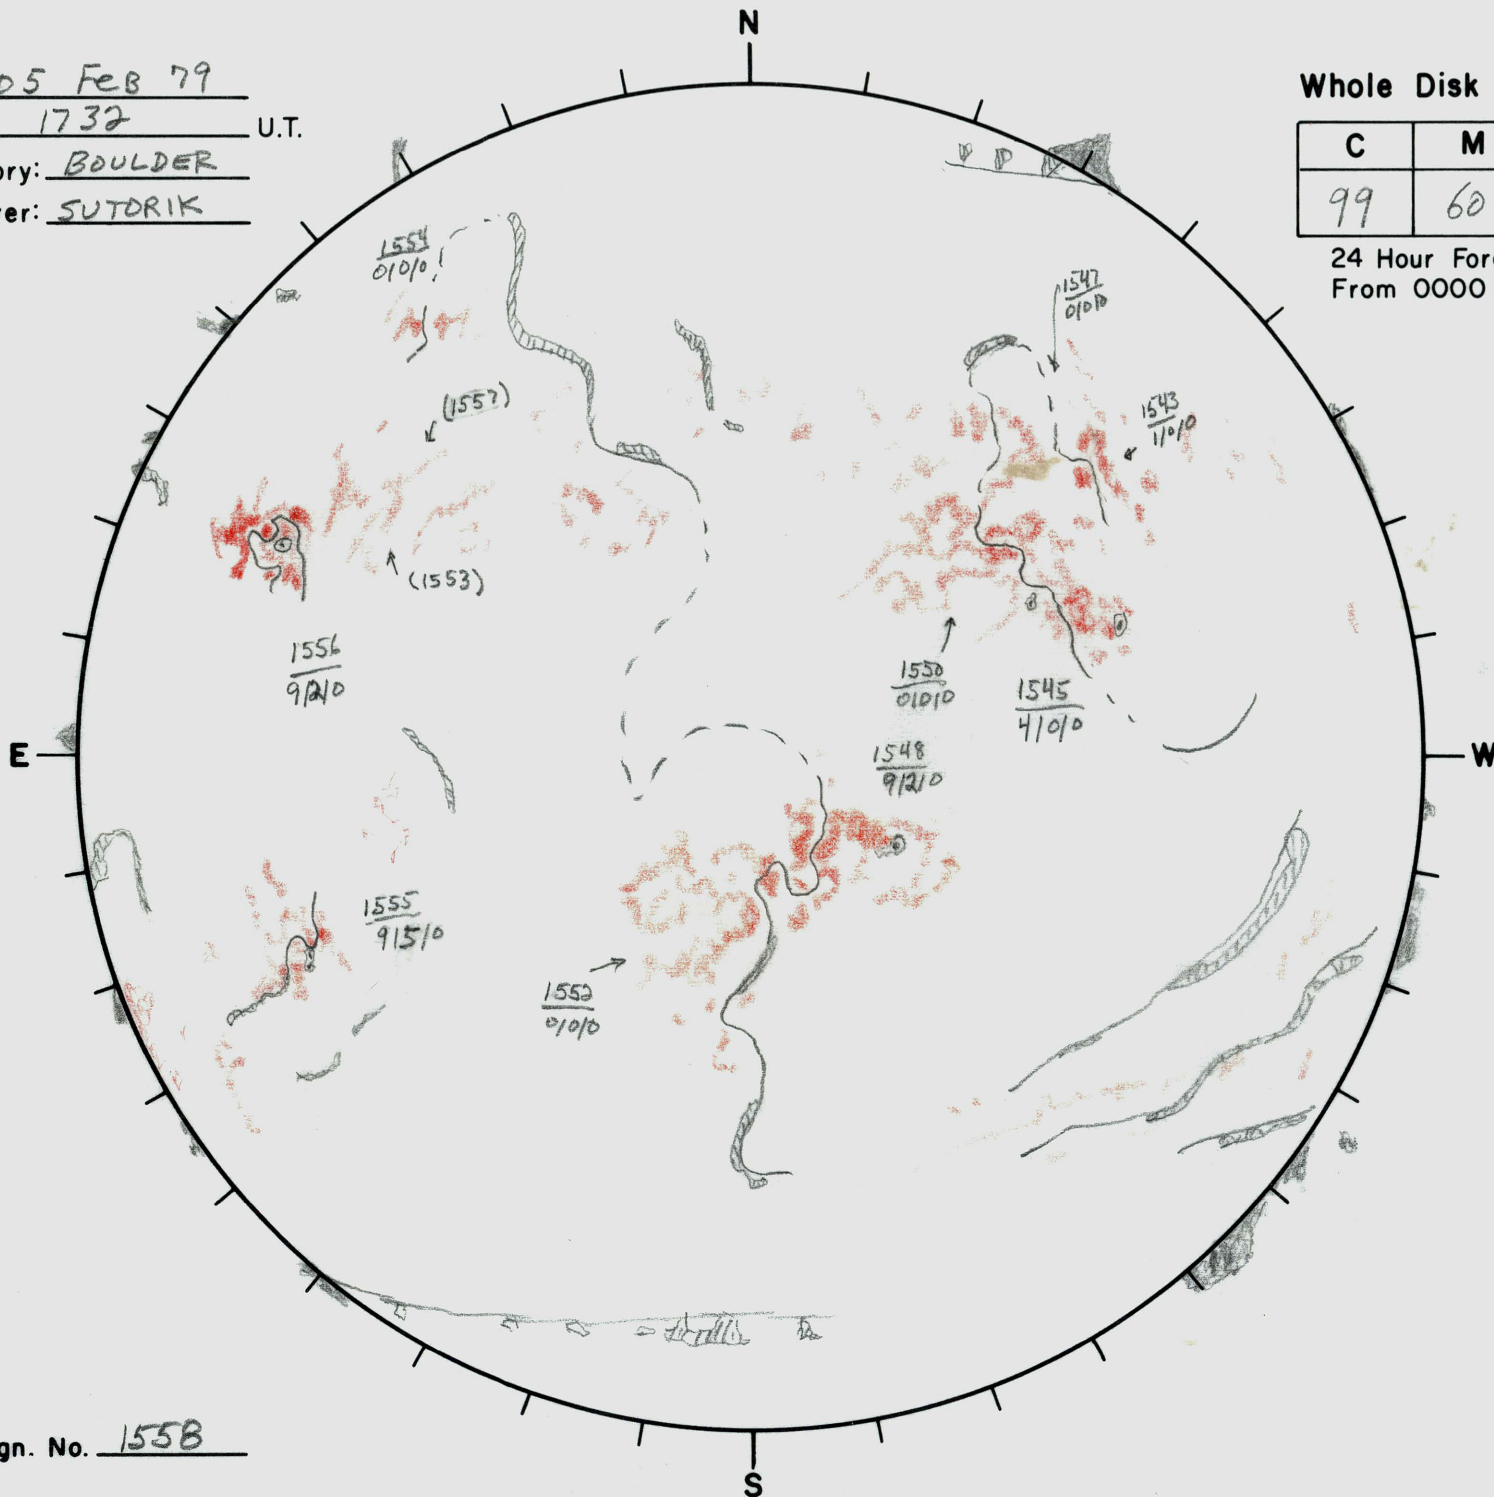

Date: 05 FEB 79
 Time: 1732 U.T.
 Observatory: BOULDER
 Forecaster: SUTORIK

Whole Disk Forecast

C	M	X
99	60	05

24 Hour Forecast
 From 0000 U.T. to 0000 U.T.

Next Rgn. No. 1558

L_t 332°
 B_t -6°