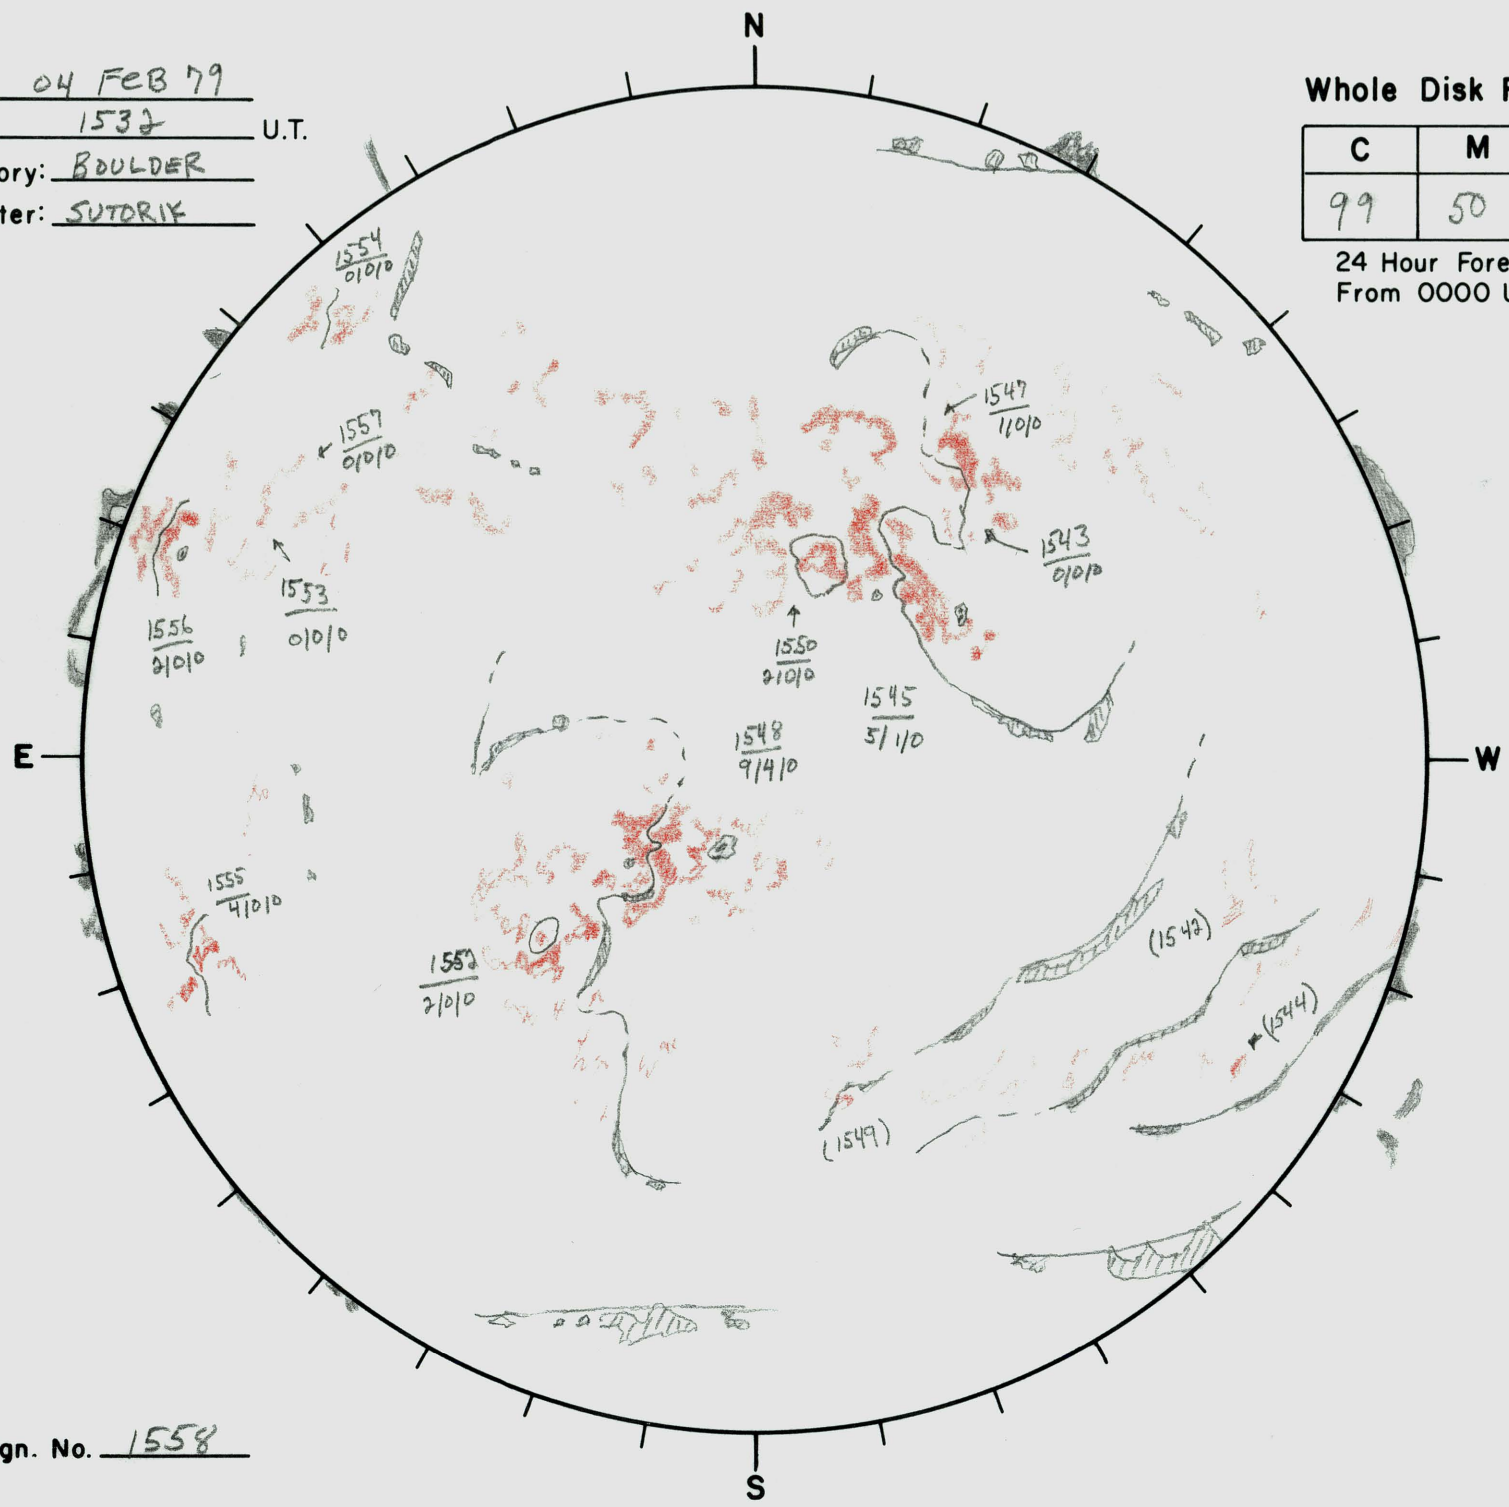

Date: 04 FEB 79  
 Time: 1532 U.T.  
 Observatory: BOULDER  
 Forecaster: SUTORIK

**Whole Disk Forecast**

C	M	X
99	50	05

24 Hour Forecast  
 From 0000 U.T. to 0000 U.T.

Next Rgn. No. 1558

L† 348°  
 B† -6°