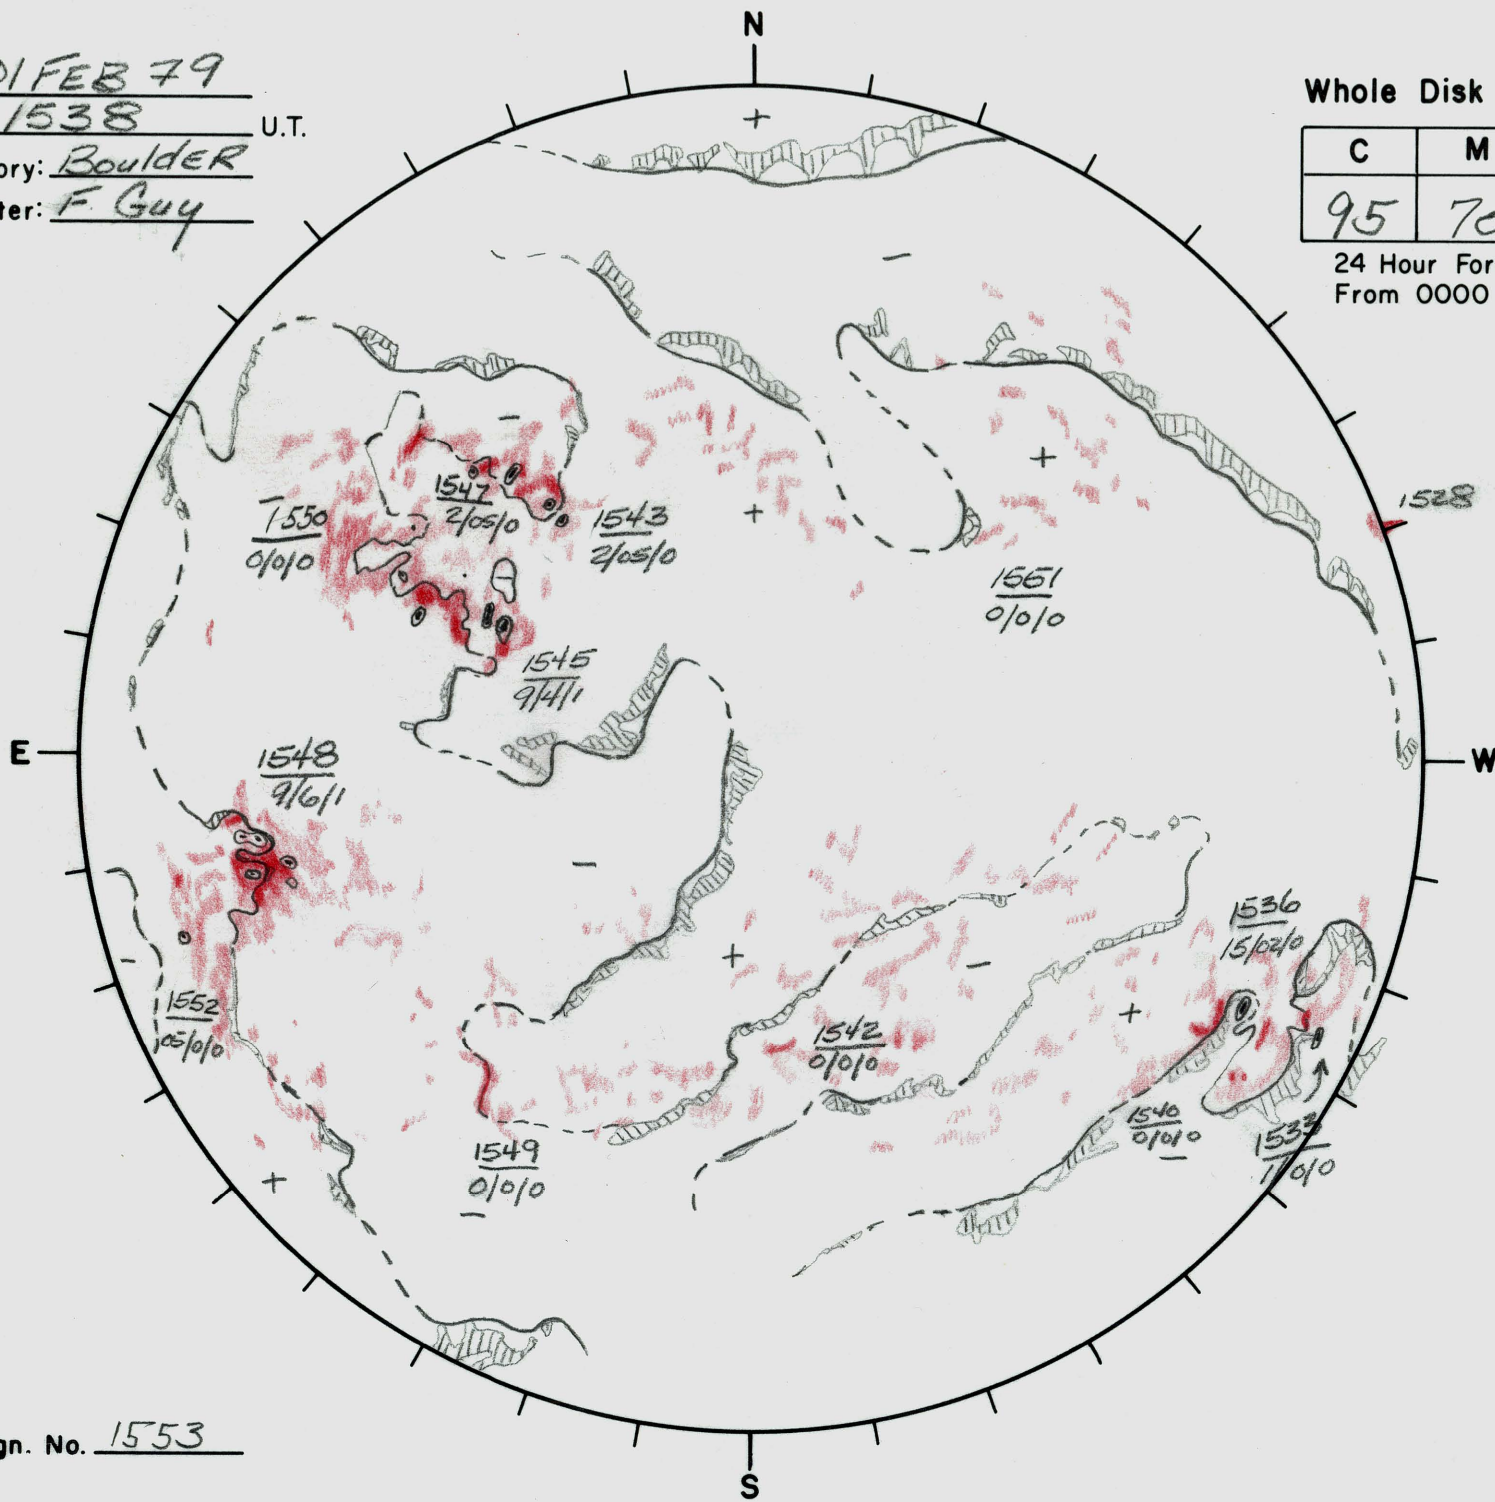

Date: 01 FEB 79
 Time: 1538 U.T.
 Observatory: Boulder
 Forecaster: F. Guy

Whole Disk Forecast

C	M	X
95	70	10

24 Hour Forecast
 From 0000 U.T. to 0000 U.T.

Next Rgn. No. 1553

L† 24.27
 B† -6