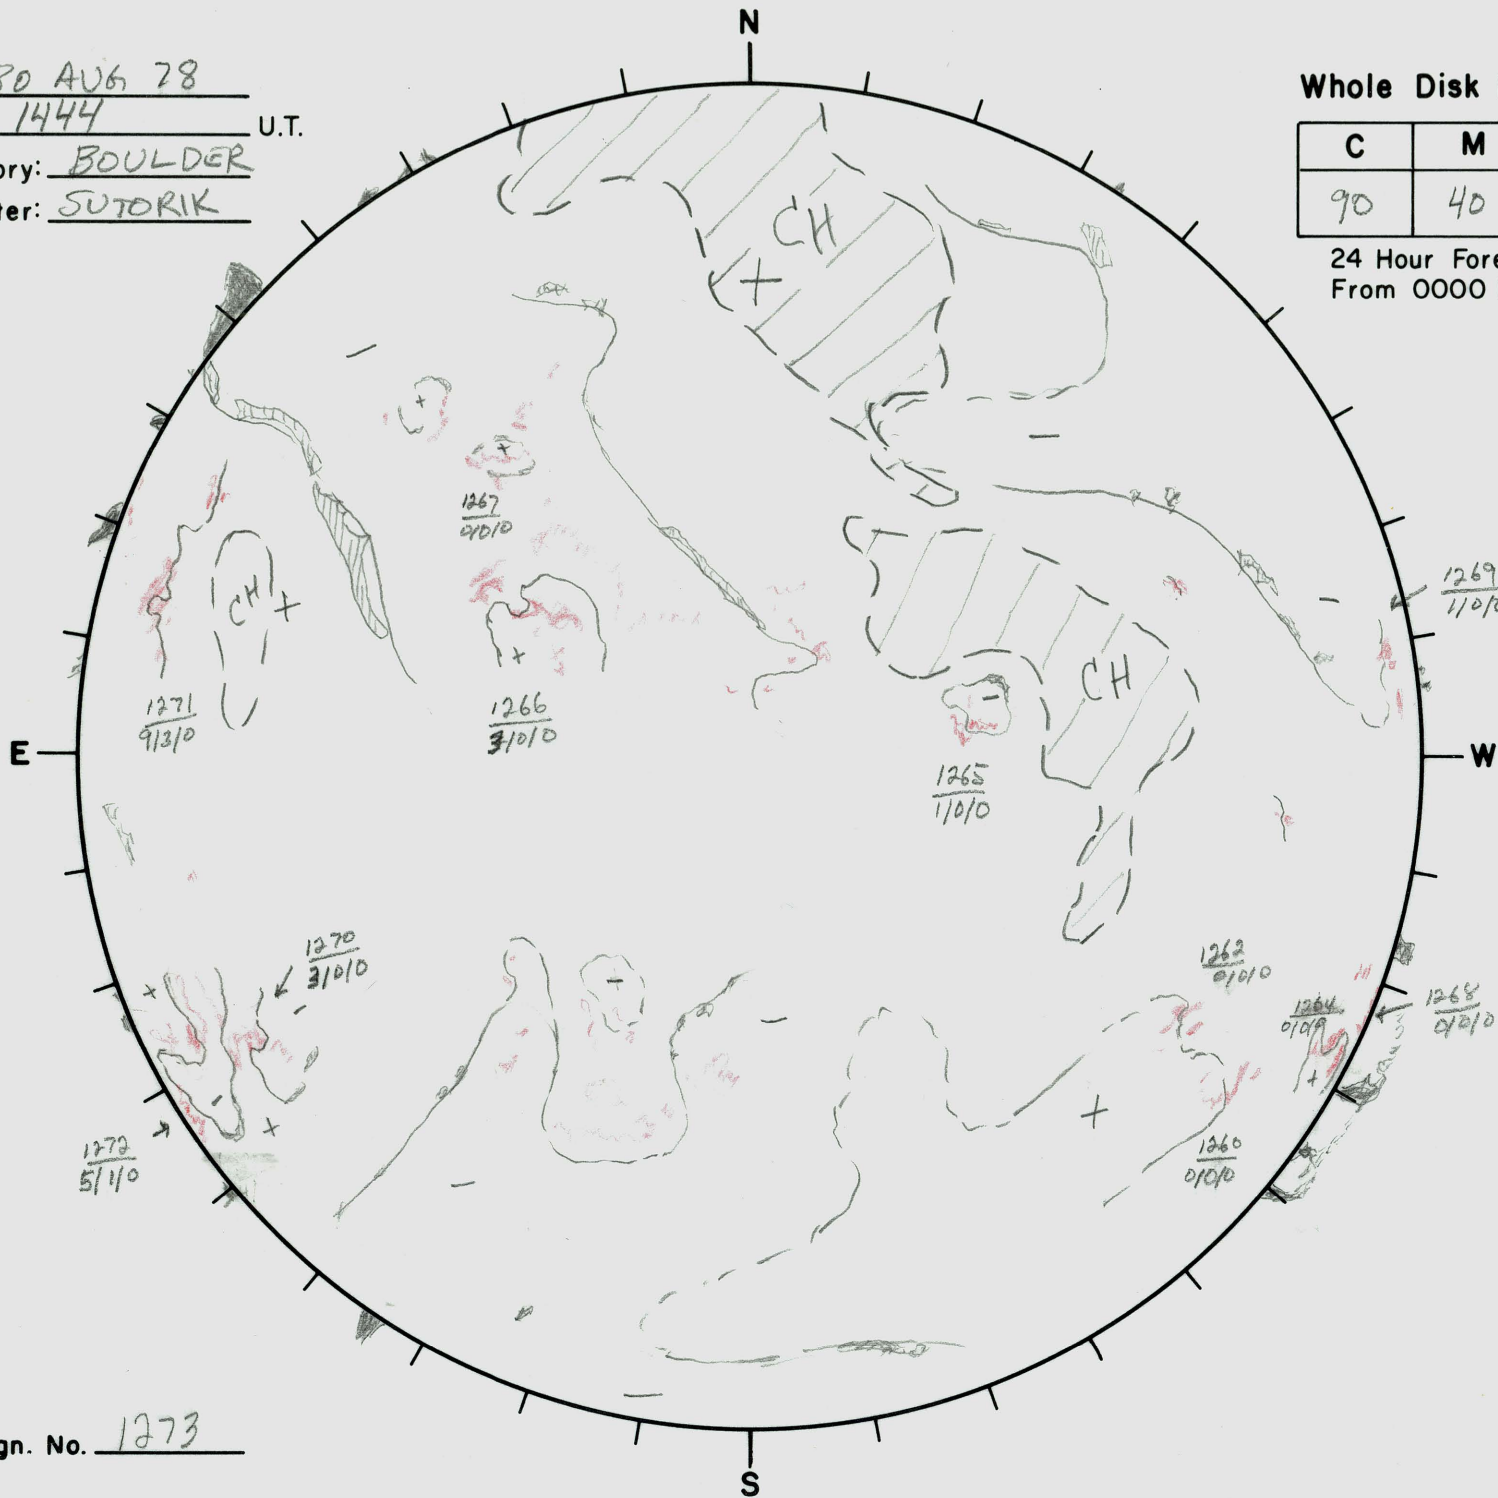

Date: 30 AUG 78
 Time: 1444 U.T.
 Observatory: BOULDER
 Forecaster: SUTORIK

Whole Disk Forecast

C	M	X
90	40	05

24 Hour Forecast
 From 0000 U.T. to 0000 U.T.

Next Rgn. No. 1273

L† 270
 B† +7