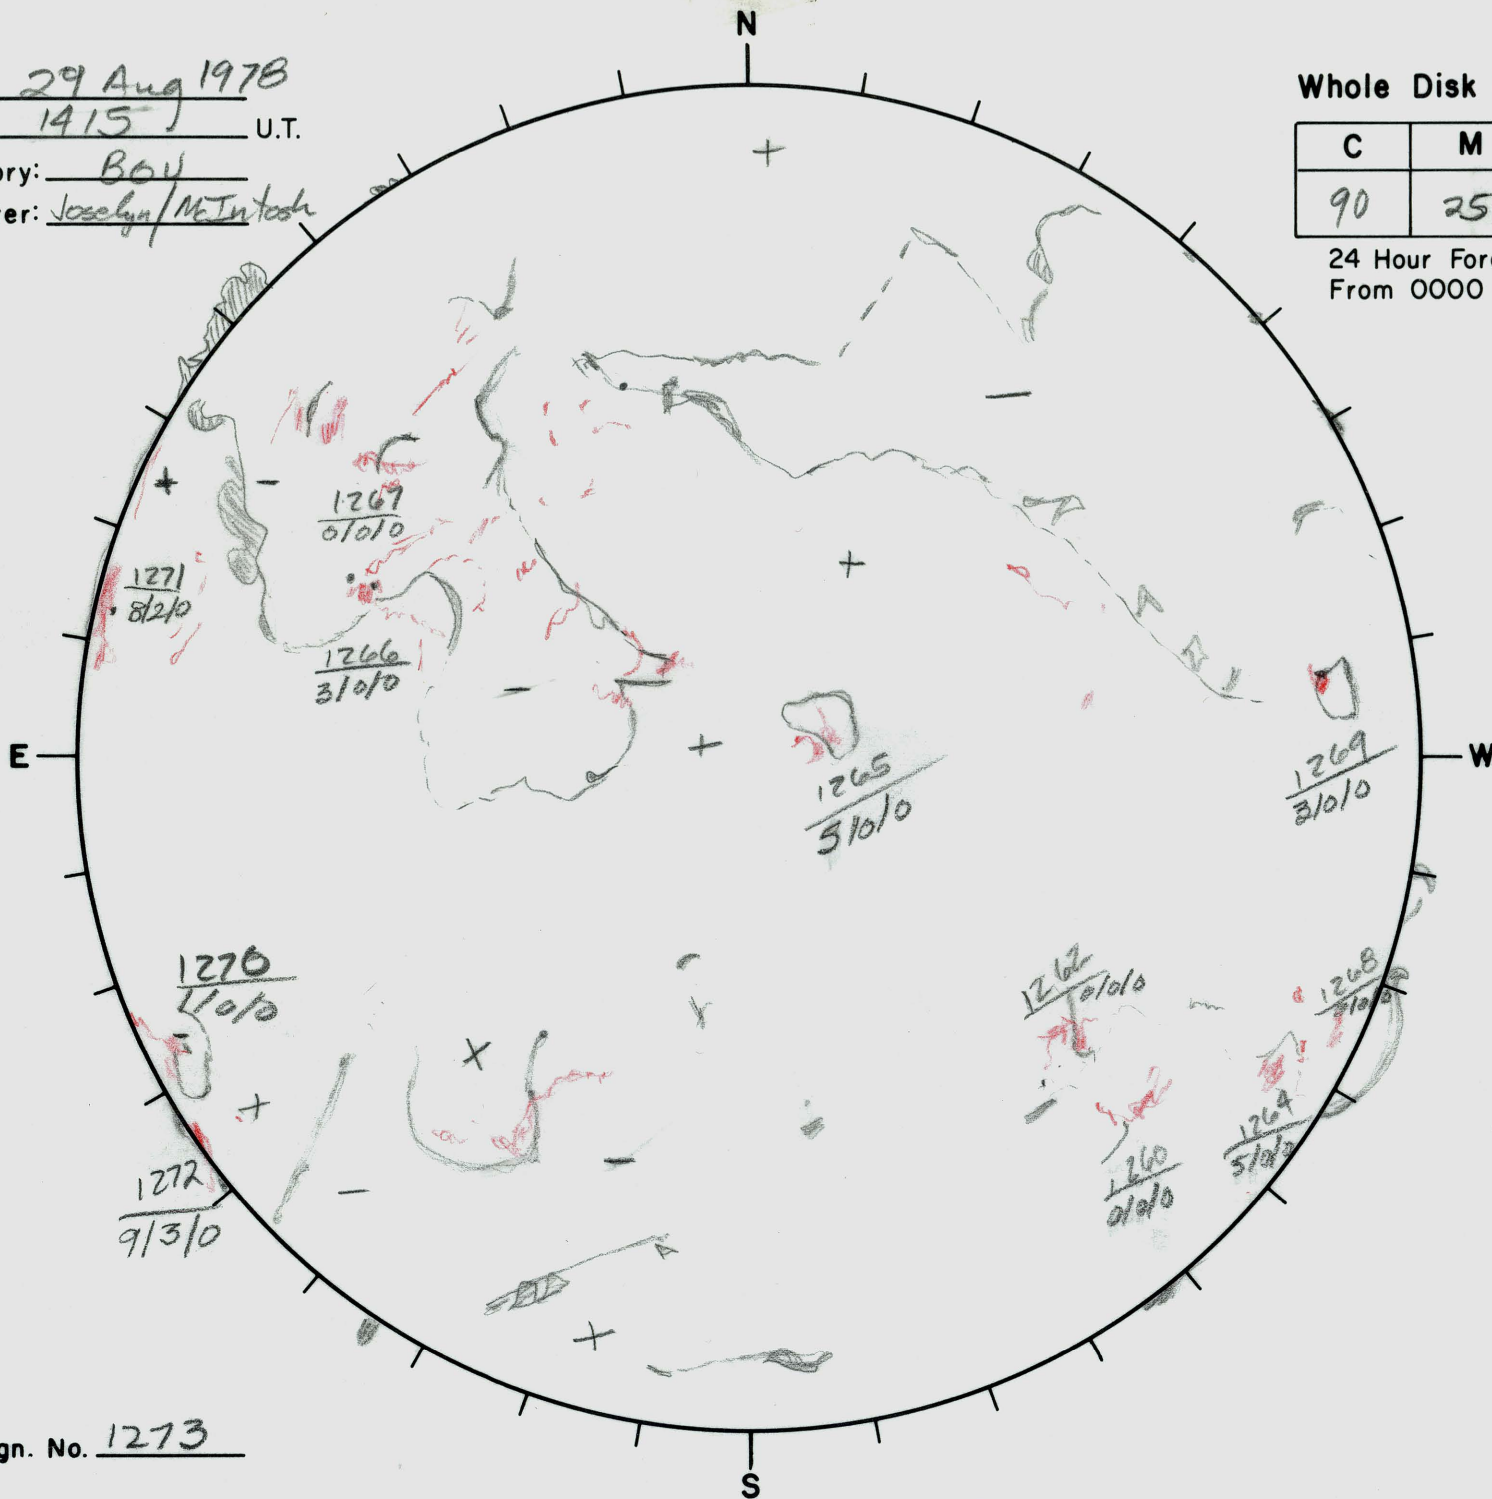

Date: 29 Aug 1978
 Time: 1415 U.T.
 Observatory: BOU
 Forecaster: Joselyn/McIntosh

Whole Disk Forecast

| C | M | X |
|----|----|----|
| 90 | 25 | 01 |

24 Hour Forecast
 From 0000 U.T. to 0000 U.T.

Next Rgn. No. 1273

Lt 283.35
 Bt 7.15