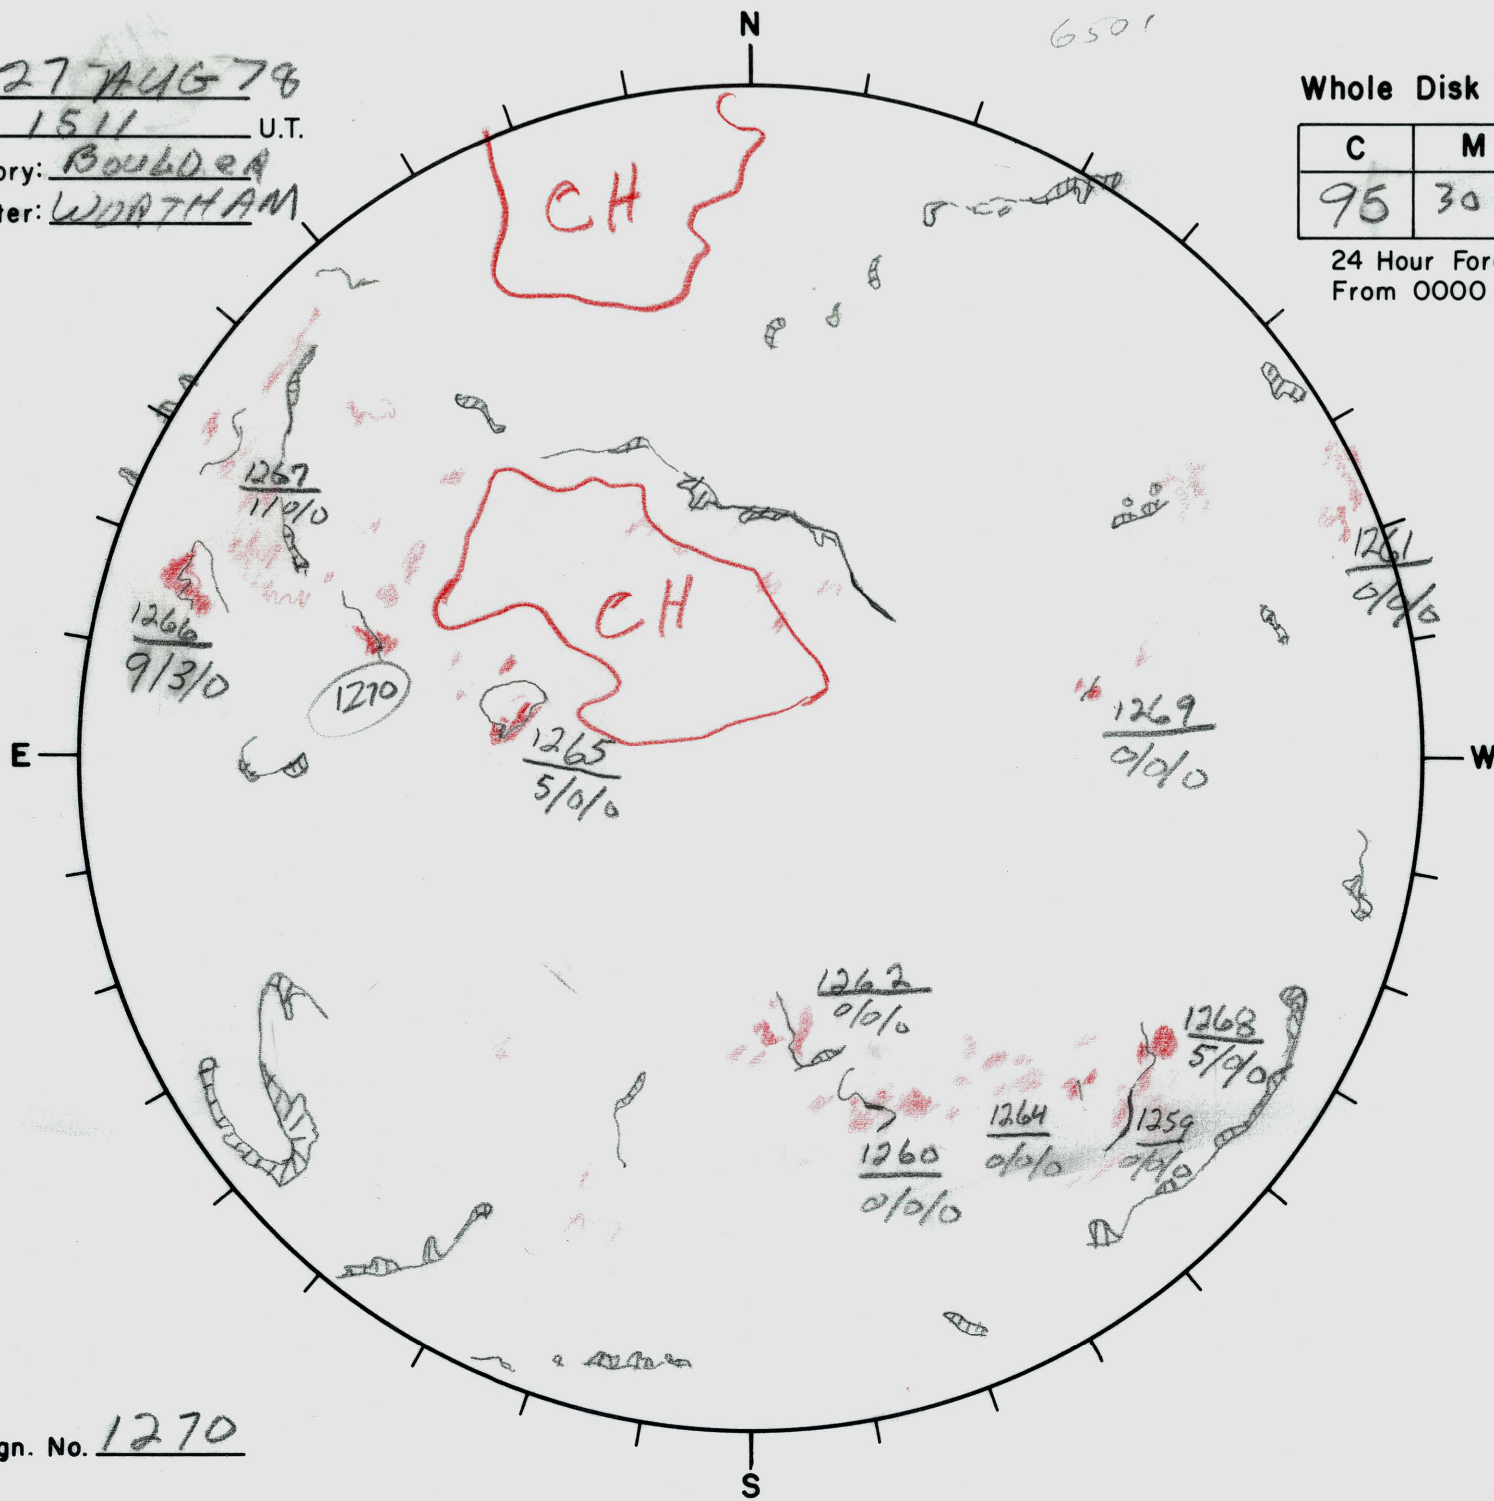

Date: 27 AUG 78  
 Time: 1511 U.T.  
 Observatory: BOULDERA  
 Forecaster: WORTHAM

6501

Whole Disk Forecast

C	M	X
95	30	01

24 Hour Forecast  
 From 0000 U.T. to 0000 U.T.

Next Rgn. No. 1270

L<sub>t</sub> 309.7  
 B<sub>t</sub> 7.1