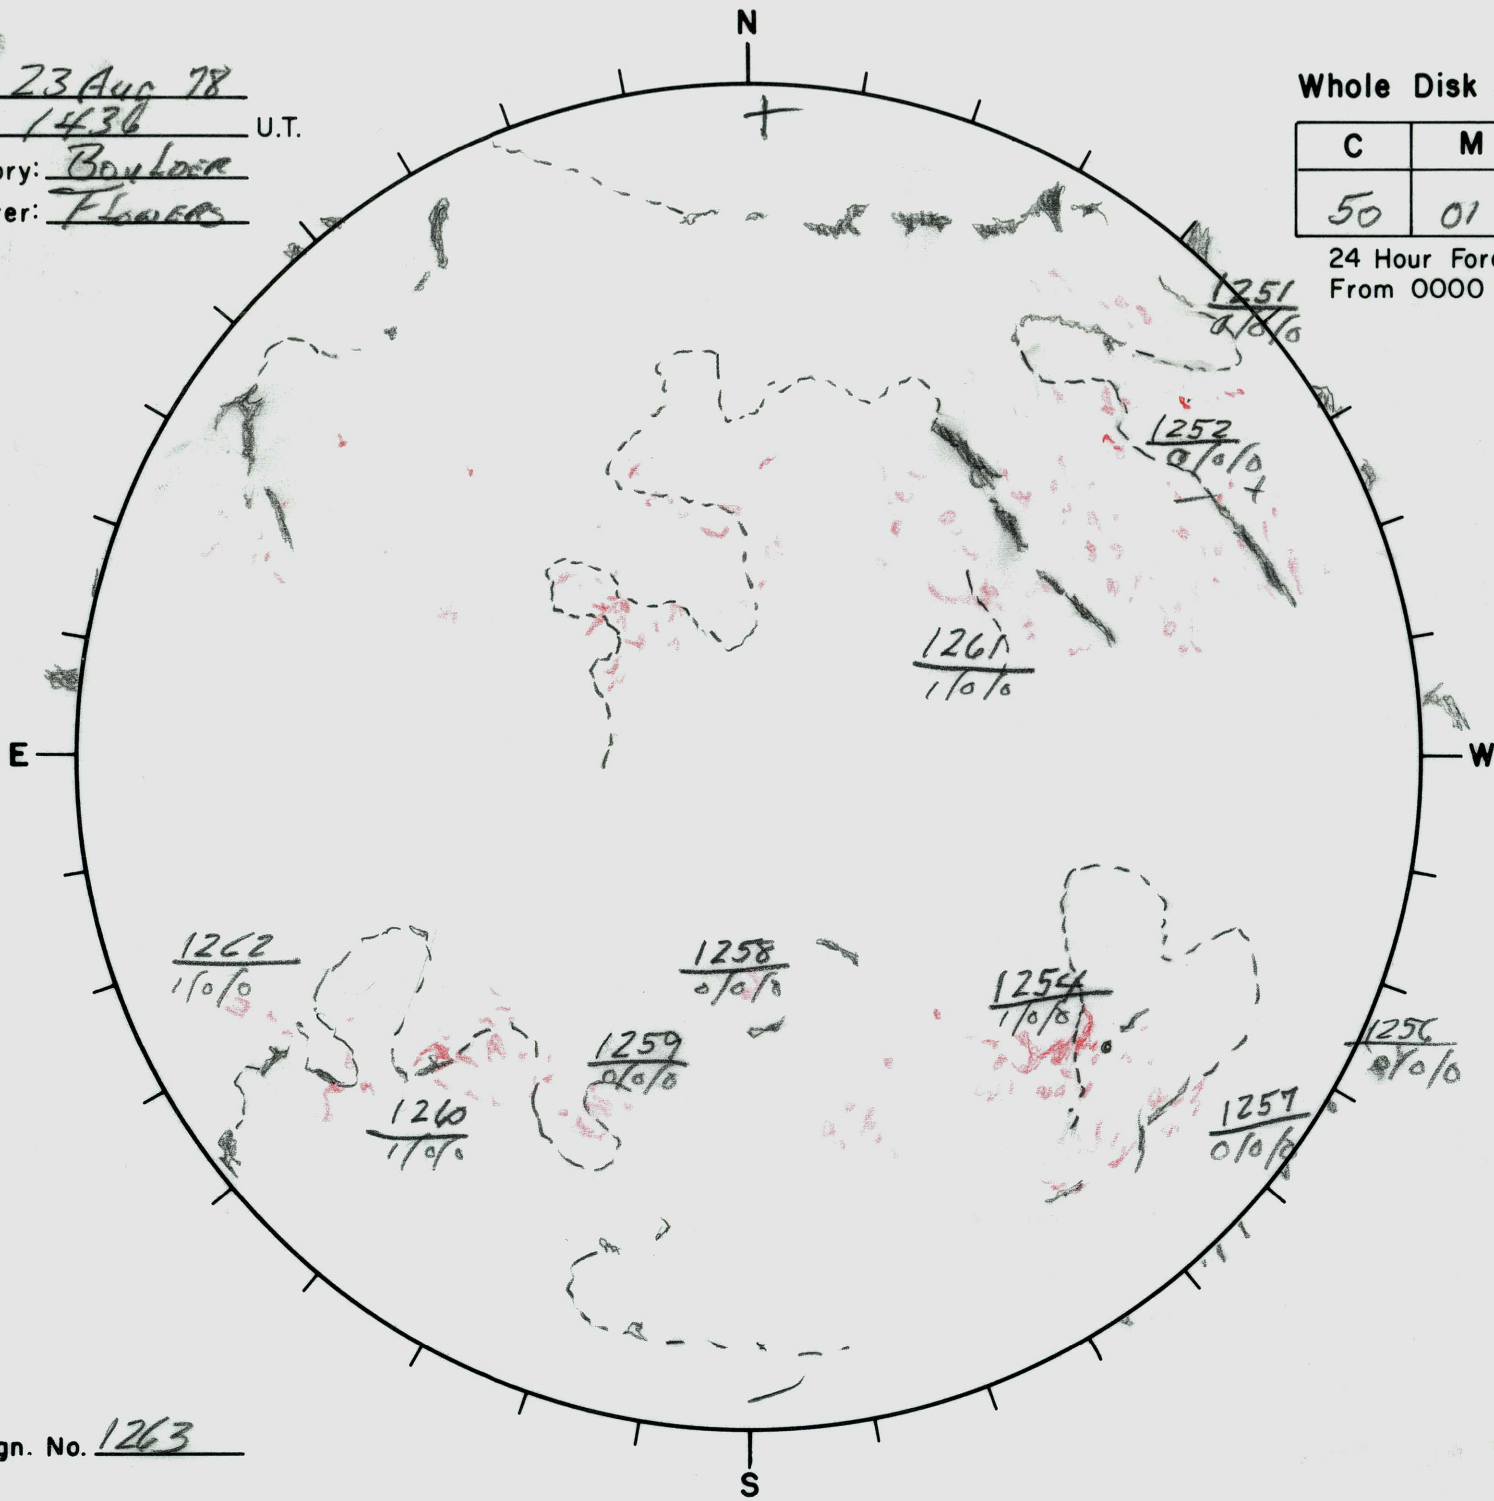

Date: 23 Aug 78
 Time: 1430 U.T.
 Observatory: Boulder
 Forecaster: Fluor

Whole Disk Forecast

C	M	X
50	01	01

24 Hour Forecast
 From 0000 U.T. to 0000 U.T.

Next Rgn. No. 1263

L_t 002
 B_t +7