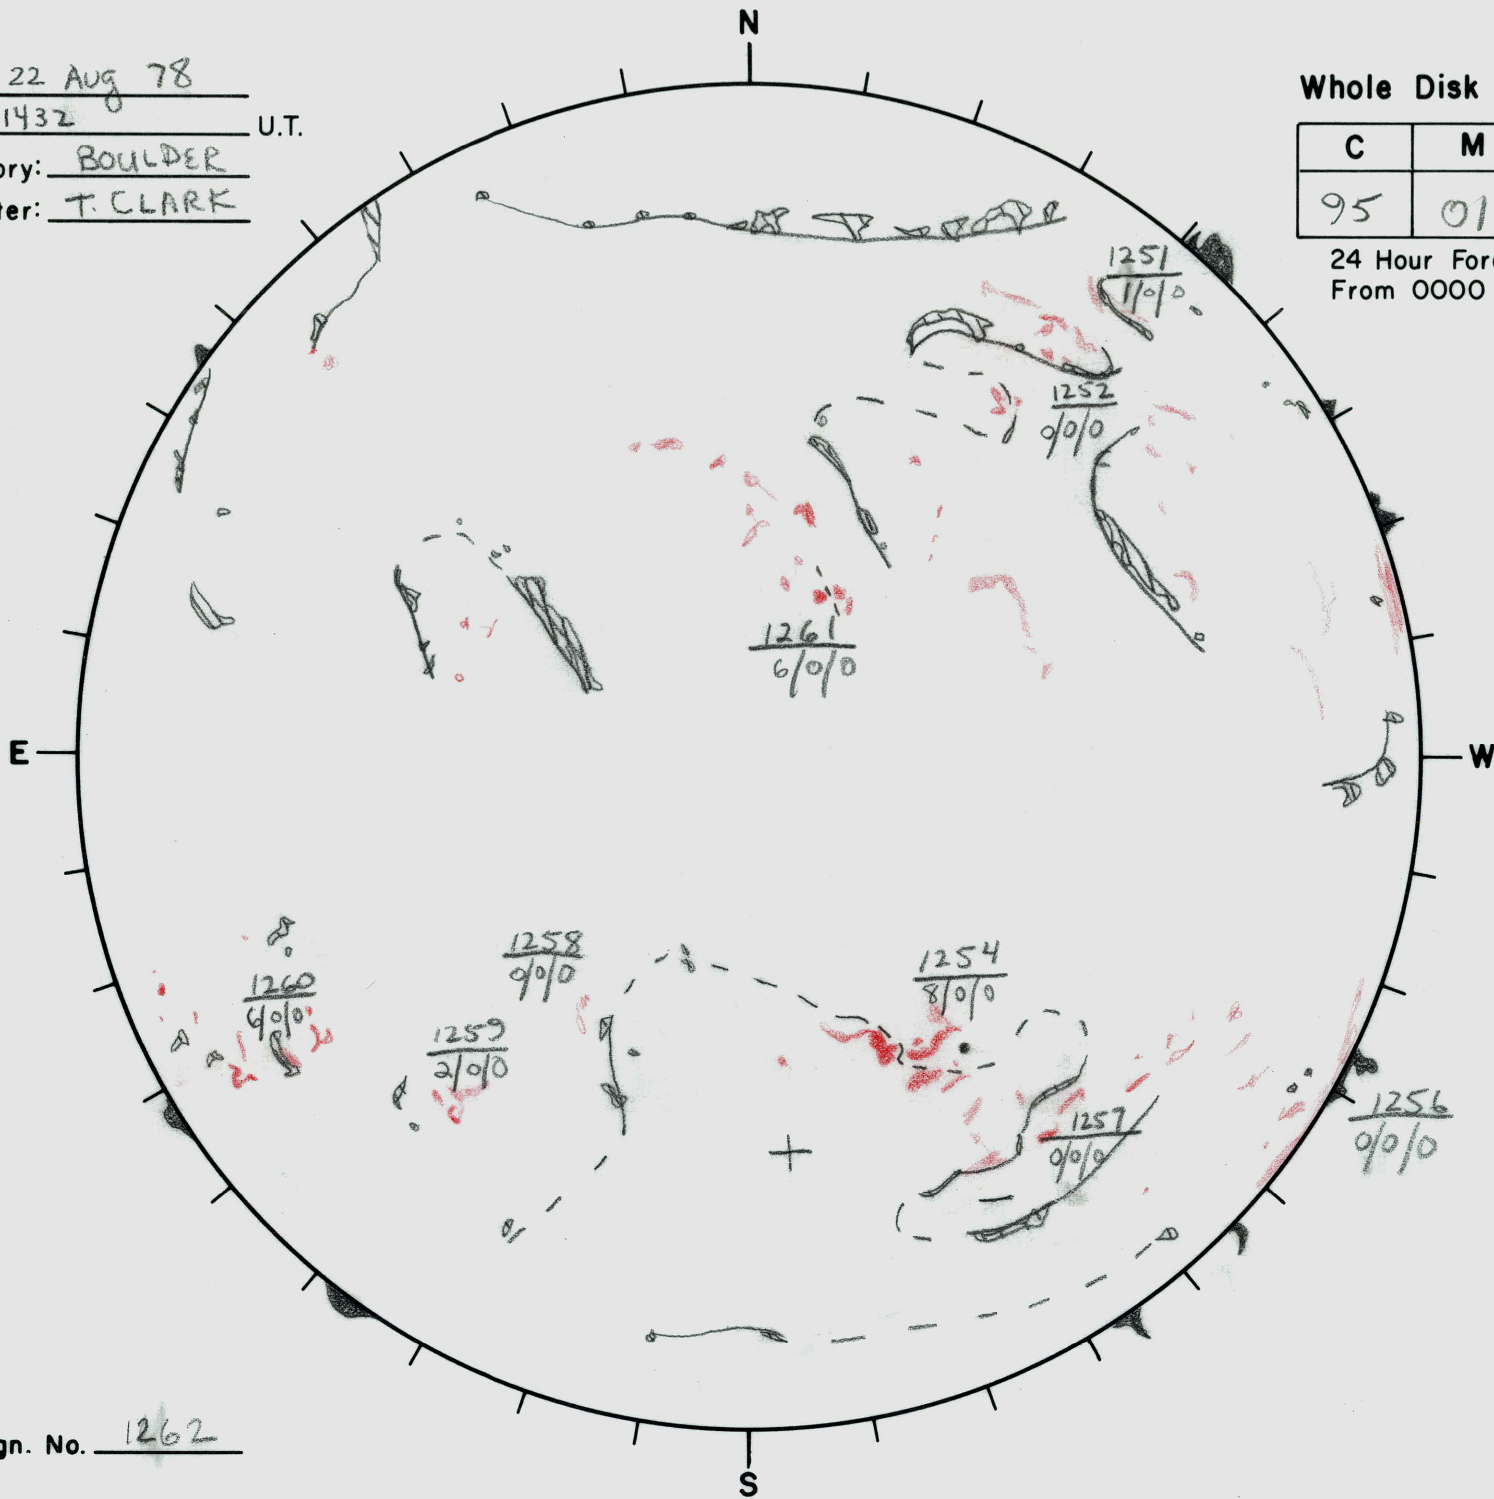

Date: 22 Aug 78
 Time: 1432 U.T.
 Observatory: BOULDER
 Forecaster: T. CLARK

Whole Disk Forecast

C	M	X
95	01	01

24 Hour Forecast
 From 0000 U.T. to 0000 U.T.

Next Rgn. No. 1262

L_t _____
 B_t _____