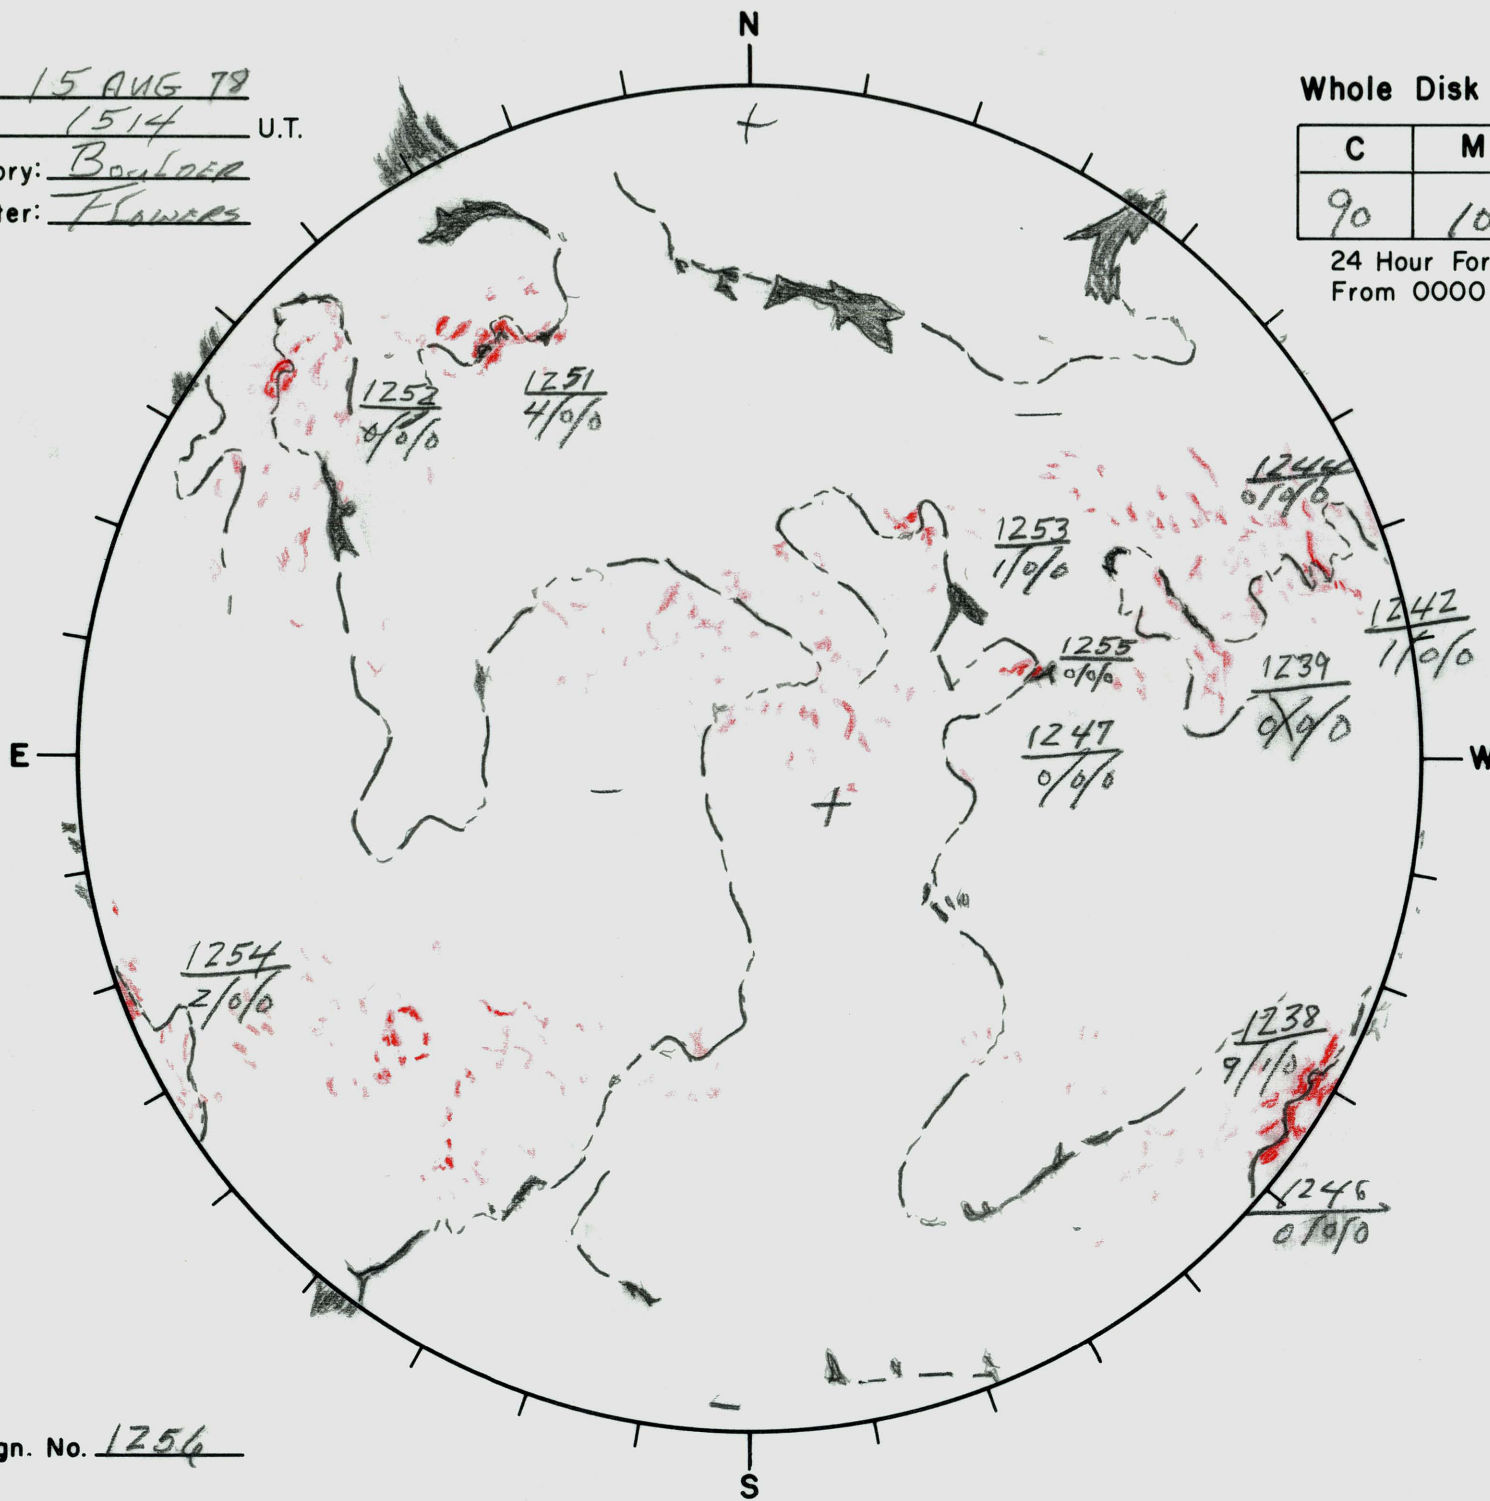

Date: 15 AUG 78
 Time: 1514 U.T.
 Observatory: BOULDER
 Forecaster: Flowers

Whole Disk Forecast

C	M	X
90	10	01

24 Hour Forecast
 From 0000 U.T. to 0000 U.T.

Next Rgn. No. 1256

L_t 108
 B_t +6.6