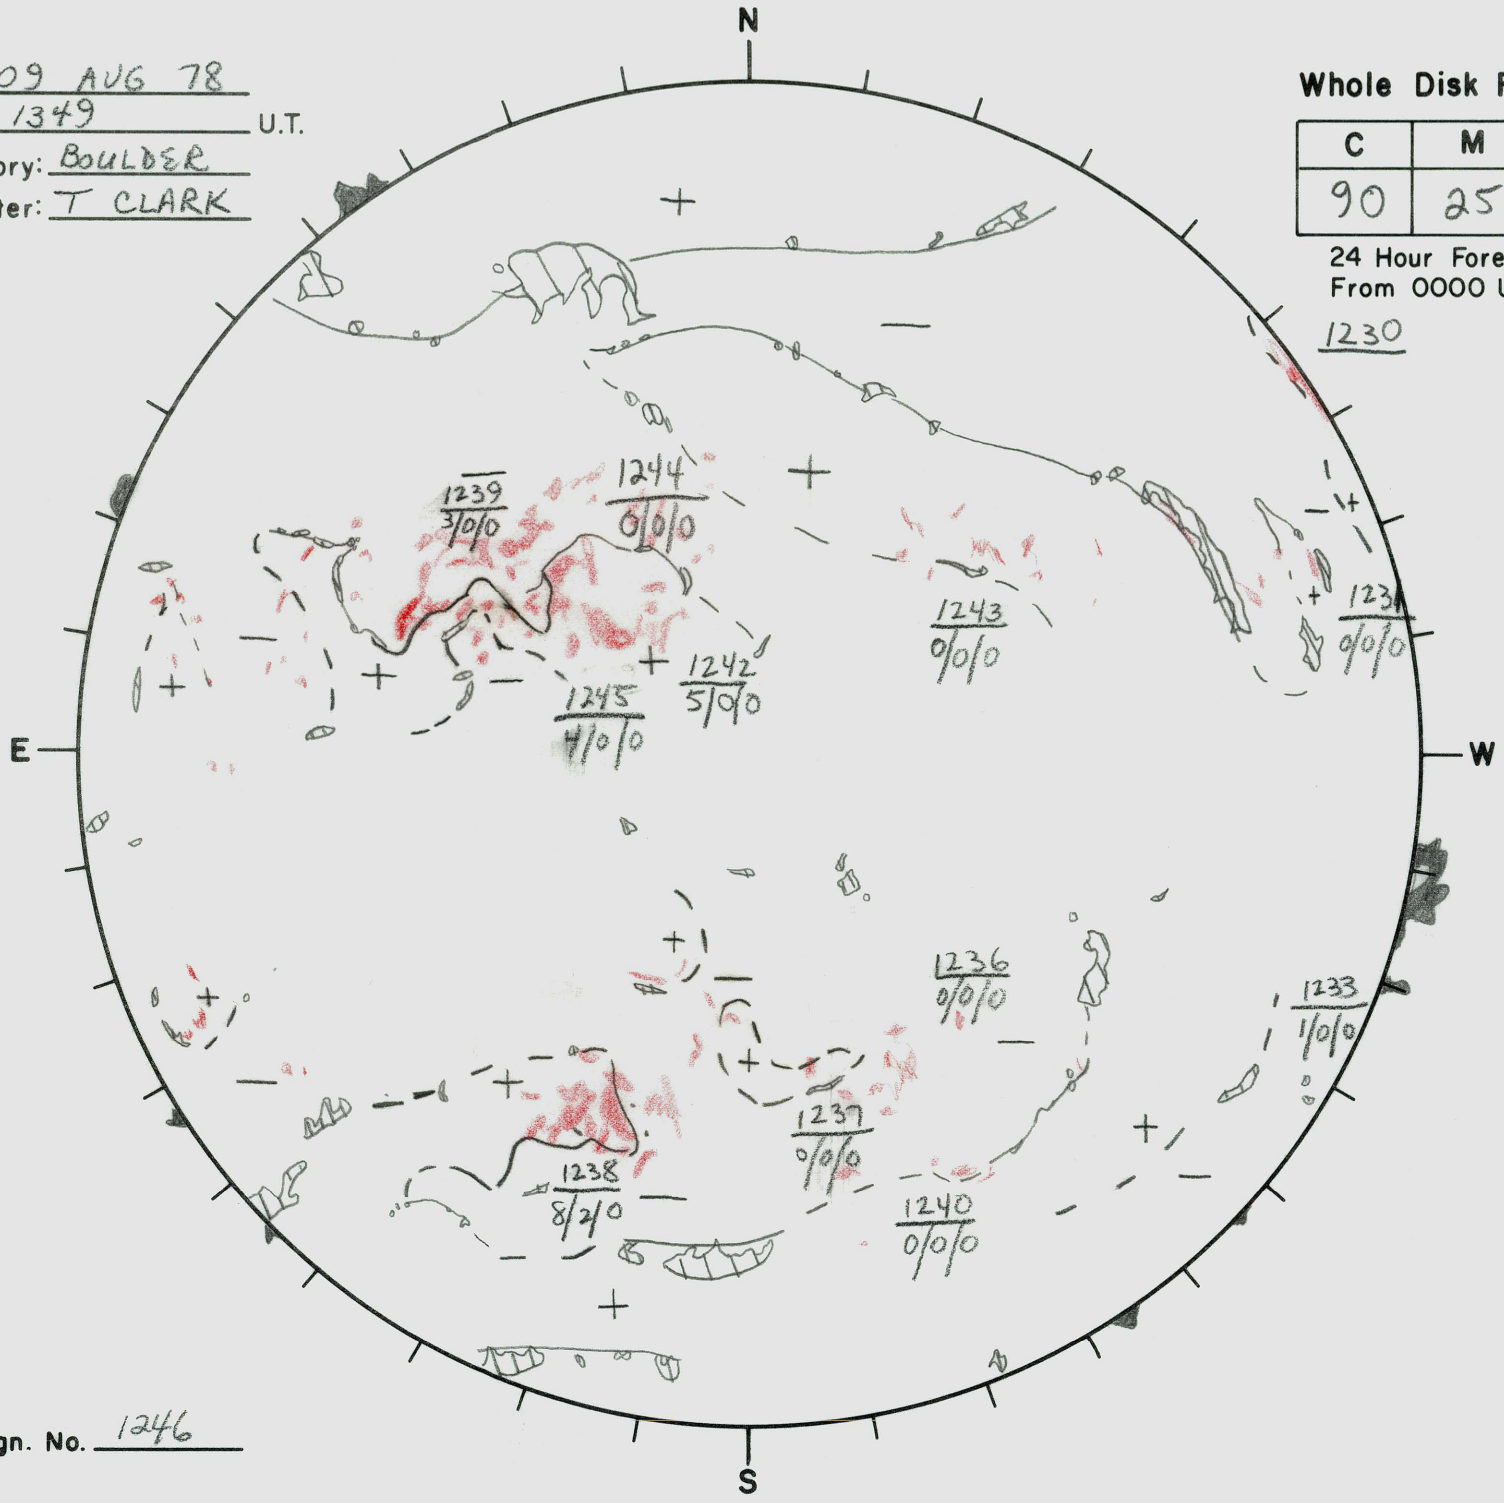

Date: 09 AUG 78  
 Time: 1349 U.T.  
 Observatory: BOULDER  
 Forecaster: T CLARK

**Whole Disk Forecast**

C	M	X
90	25	01

24 Hour Forecast  
 From 0000 U.T. to 0000 U.T.

1230

Next Rgn. No. 1246

Lt 188  
 Bt 5