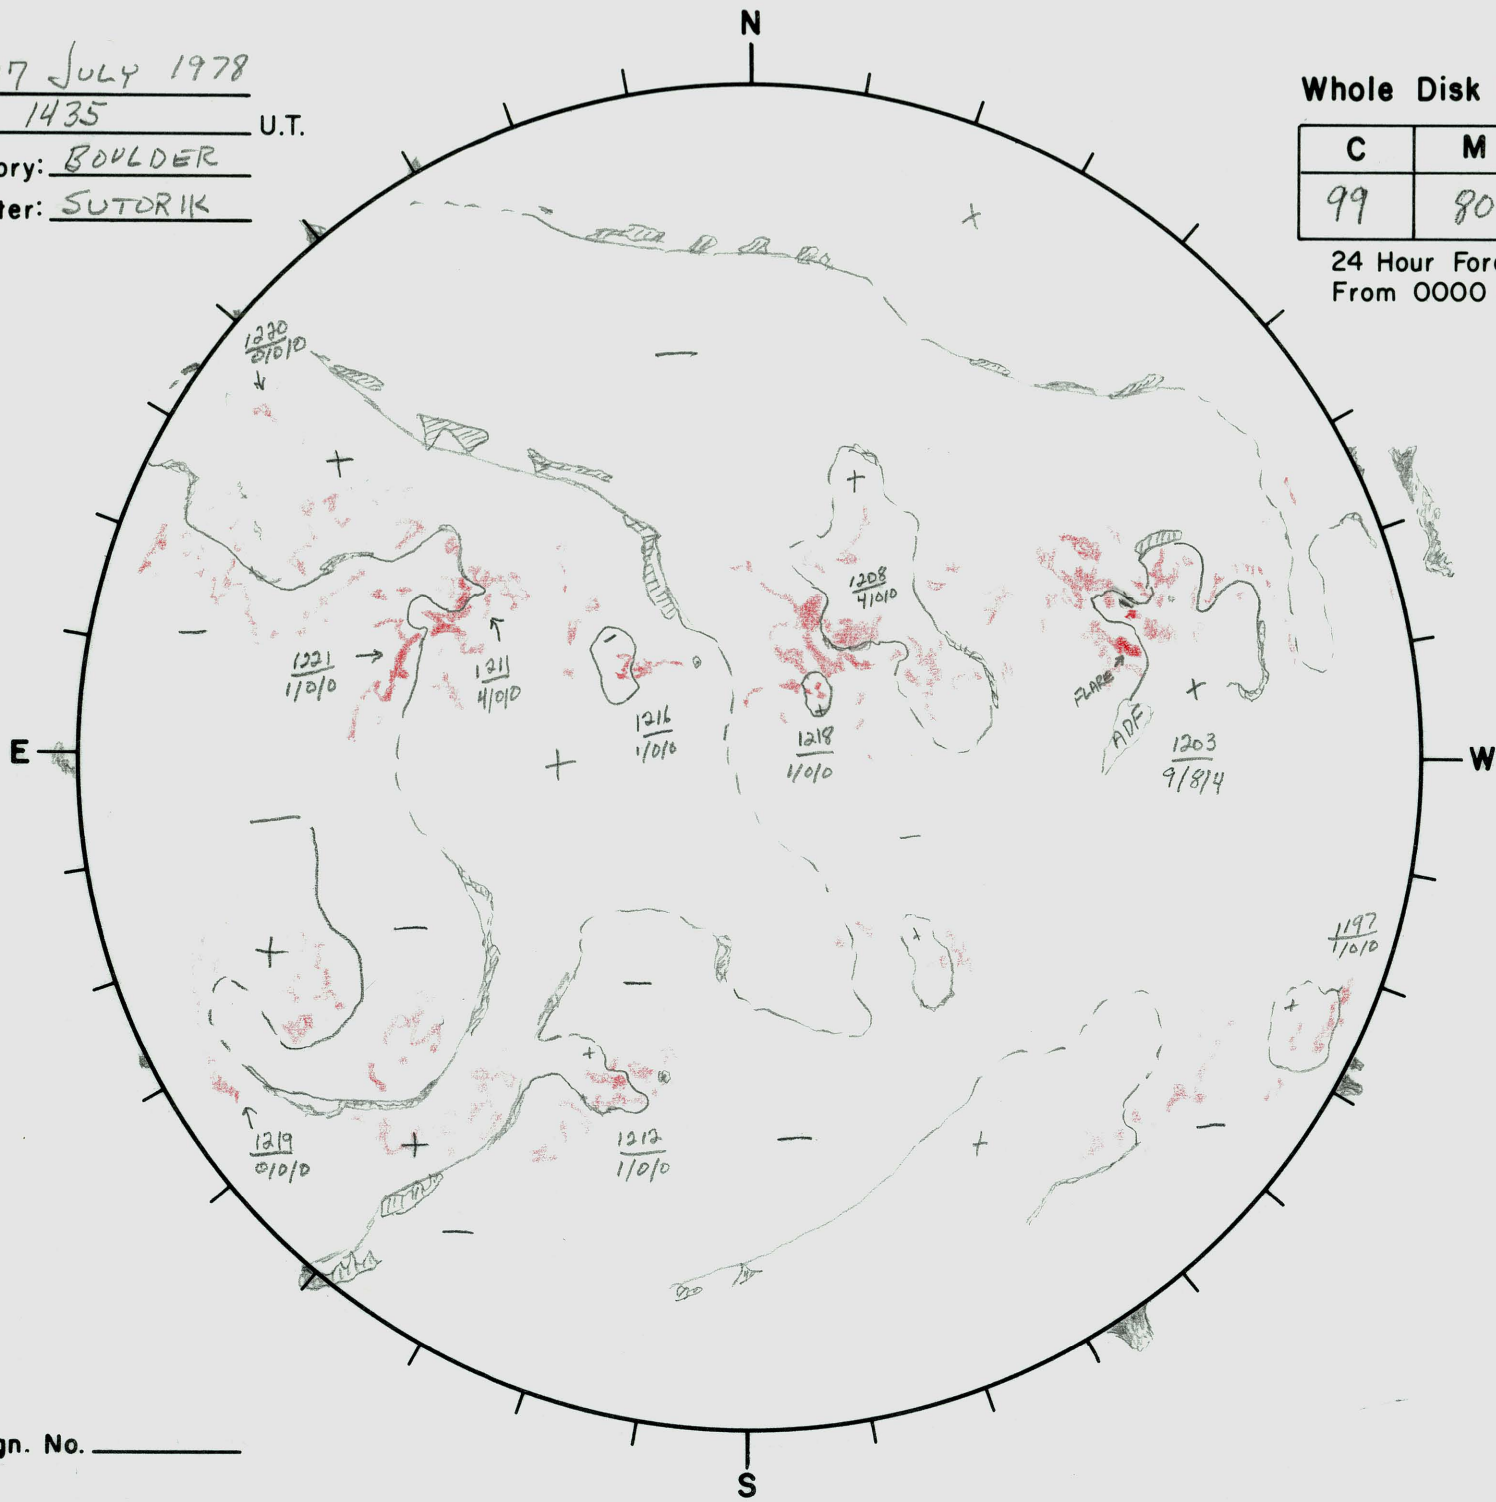

Date: 17 JULY 1978
 Time: 1435 U.T.
 Observatory: BOULDER
 Forecaster: SUTORIK

Whole Disk Forecast

C	M	X
99	80	40

24 Hour Forecast
 From 0000 U.T. to 0000 U.T.

Next Rgn. No. _____

L† 132°
 B† +5°