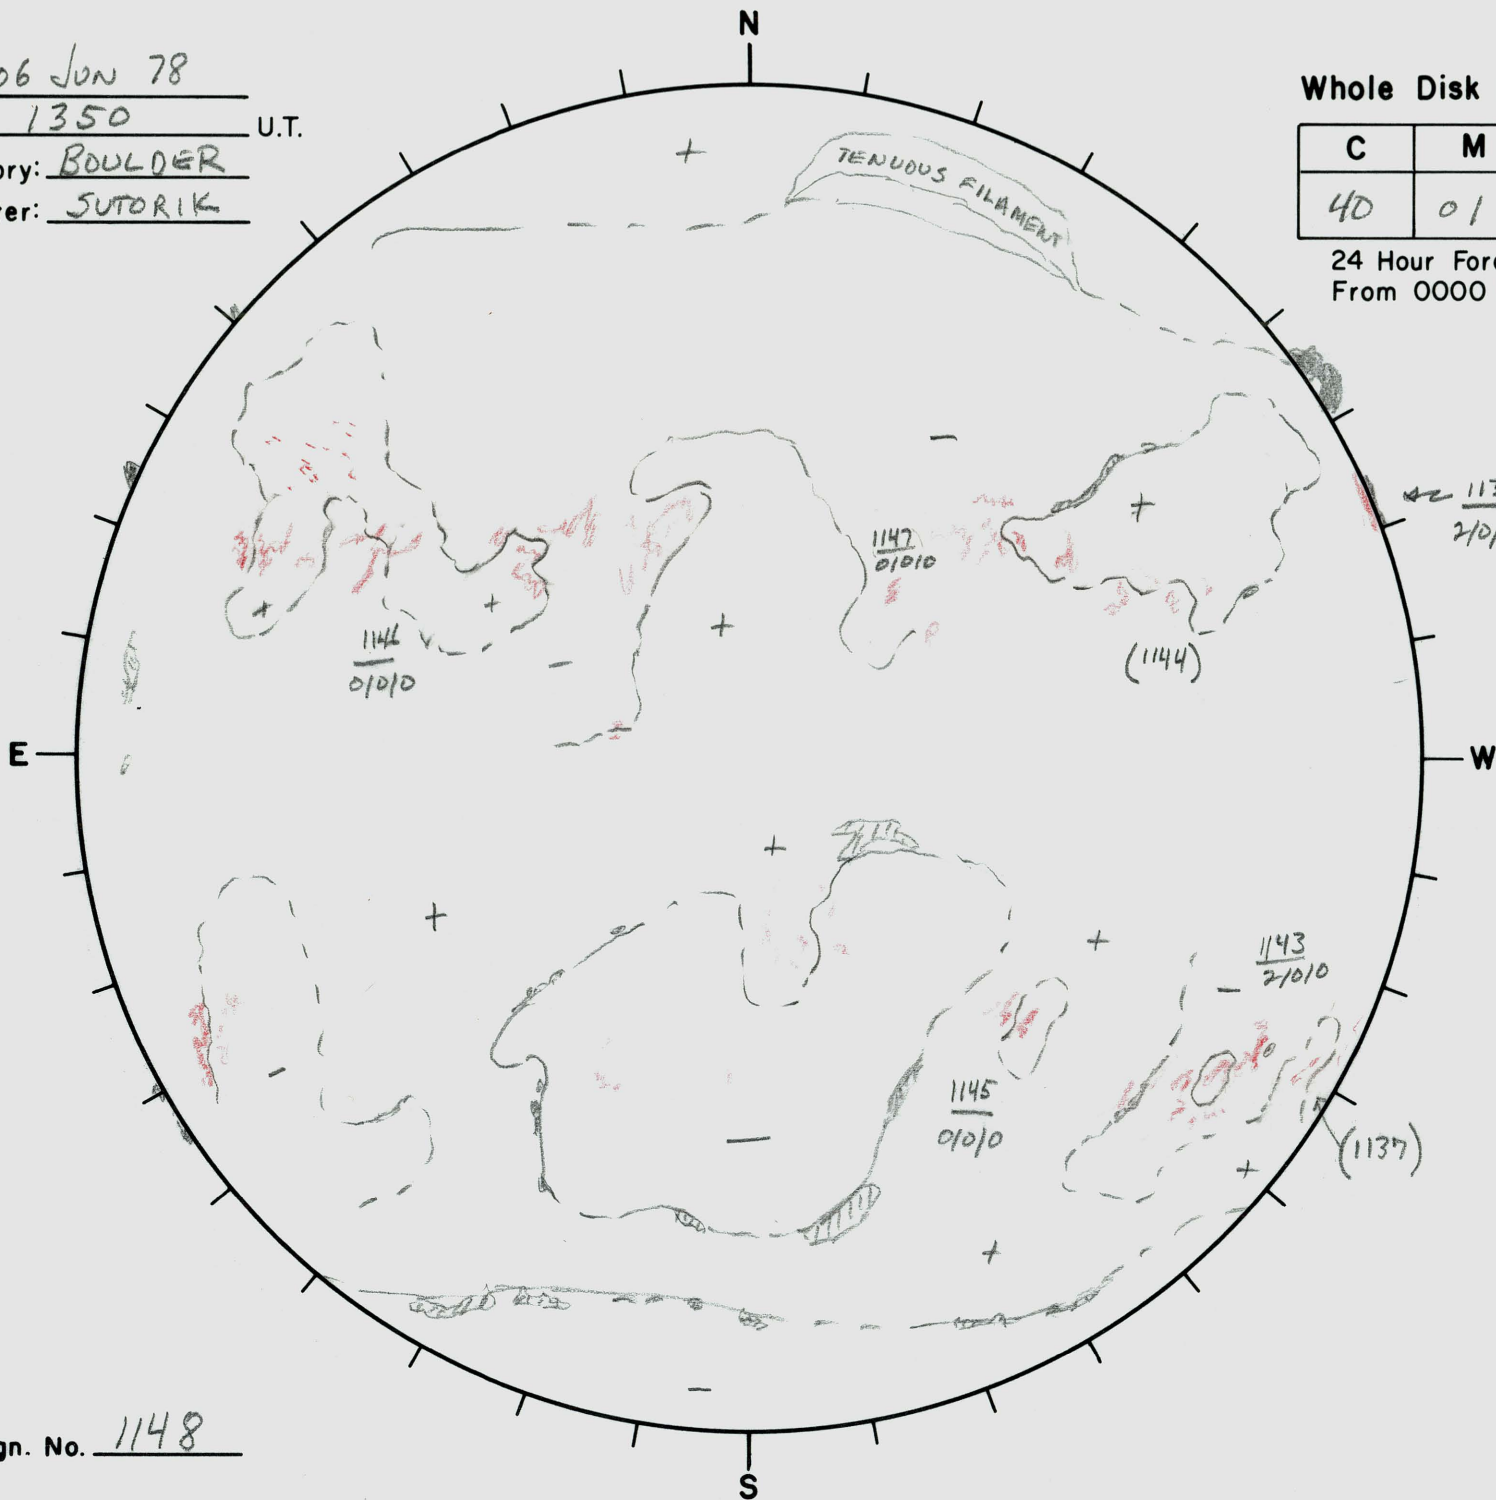

Date: 06 Jun 78  
 Time: 1350 U.T.  
 Observatory: BOULDER  
 Forecaster: SUTORIK

**Whole Disk Forecast**

C	M	X
40	01	01

24 Hour Forecast  
 From 0000 U.T. to 0000 U.T.

Next Rgn. No. 1148

L<sub>t</sub> 314°  
 B<sub>t</sub> ±0