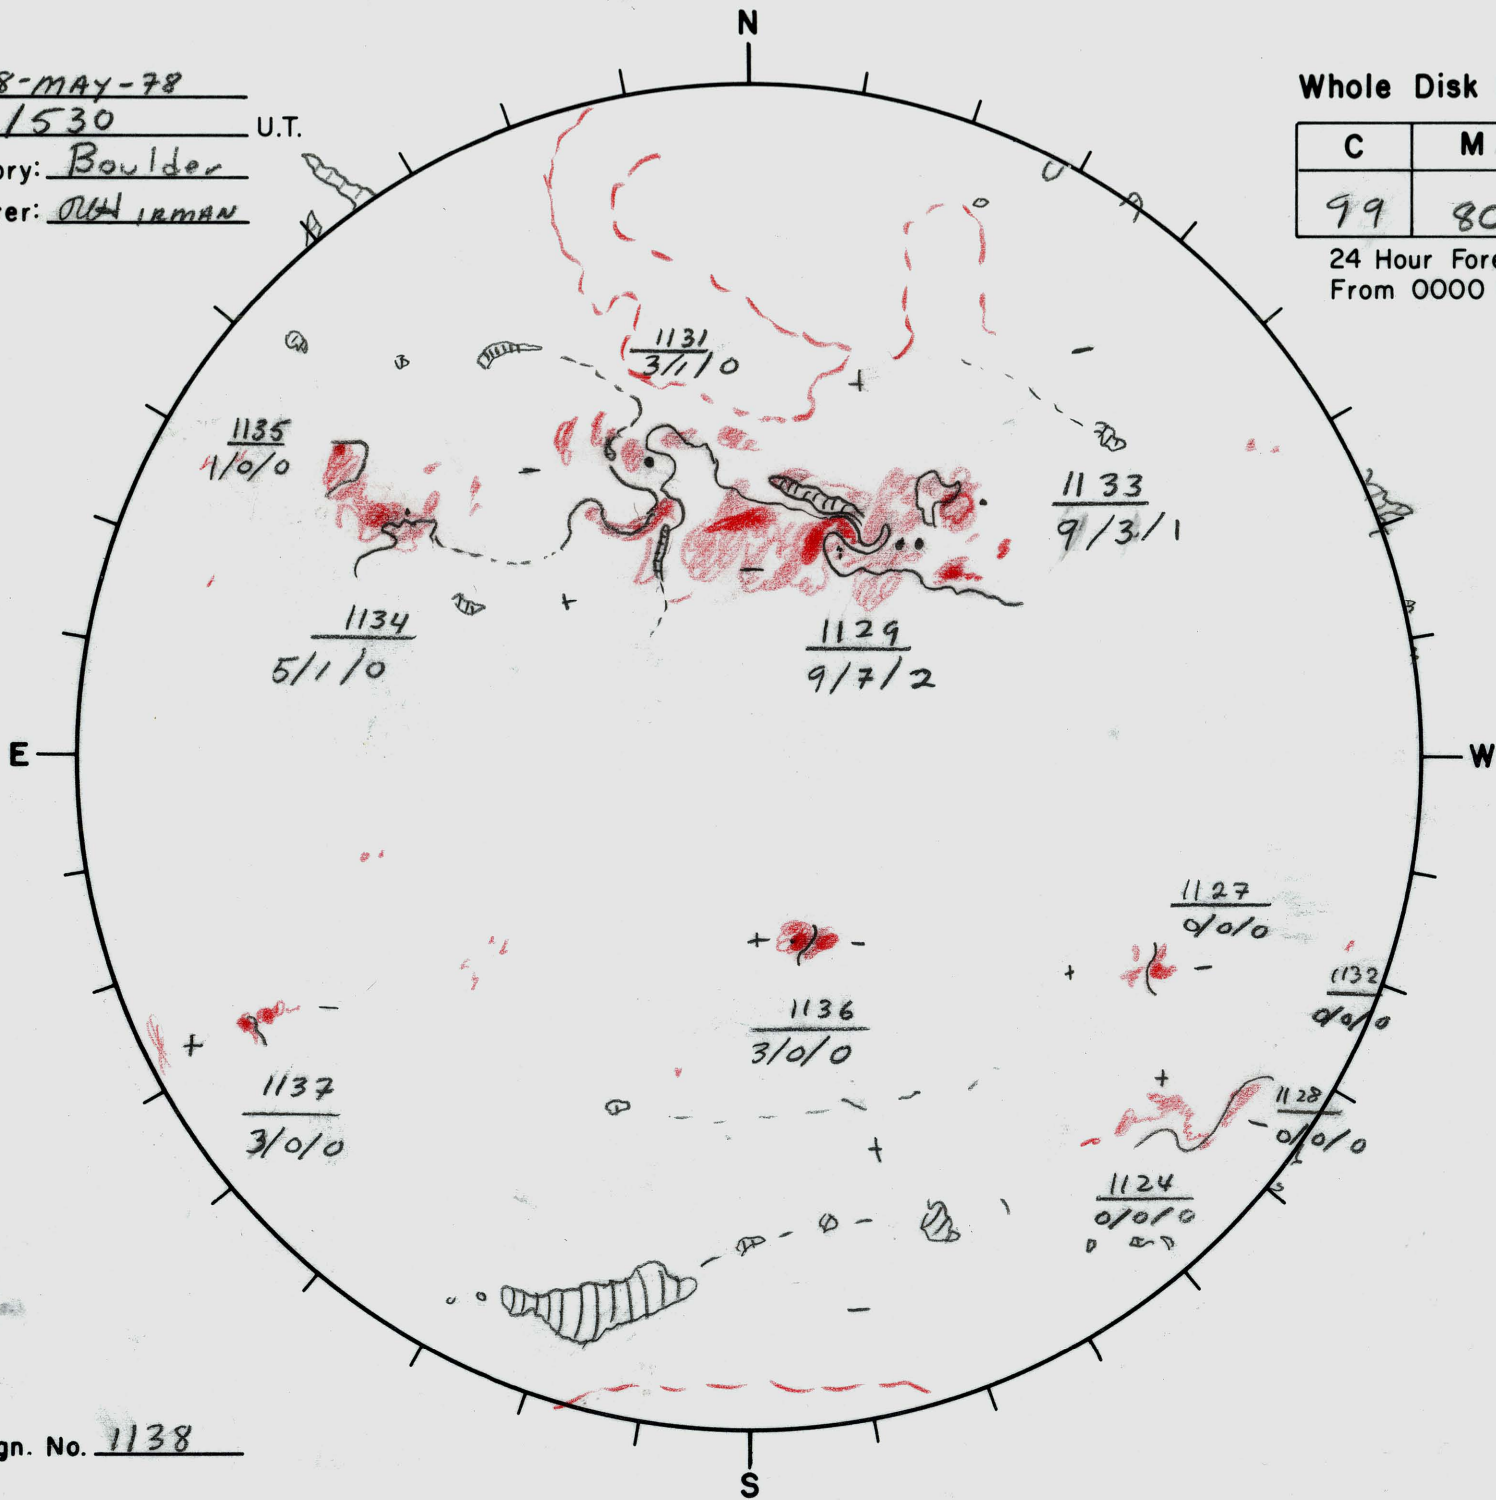

Date: 28-MAY-78
 Time: 1530 U.T.
 Observatory: Boulder
 Forecaster: RUH IRMAN

Whole Disk Forecast

C	M	X
99	80	15

24 Hour Forecast
 From 0000 U.T. to 0000 U.T.

Next Rgn. No. 1138

L_t 74
 B_t -1.2