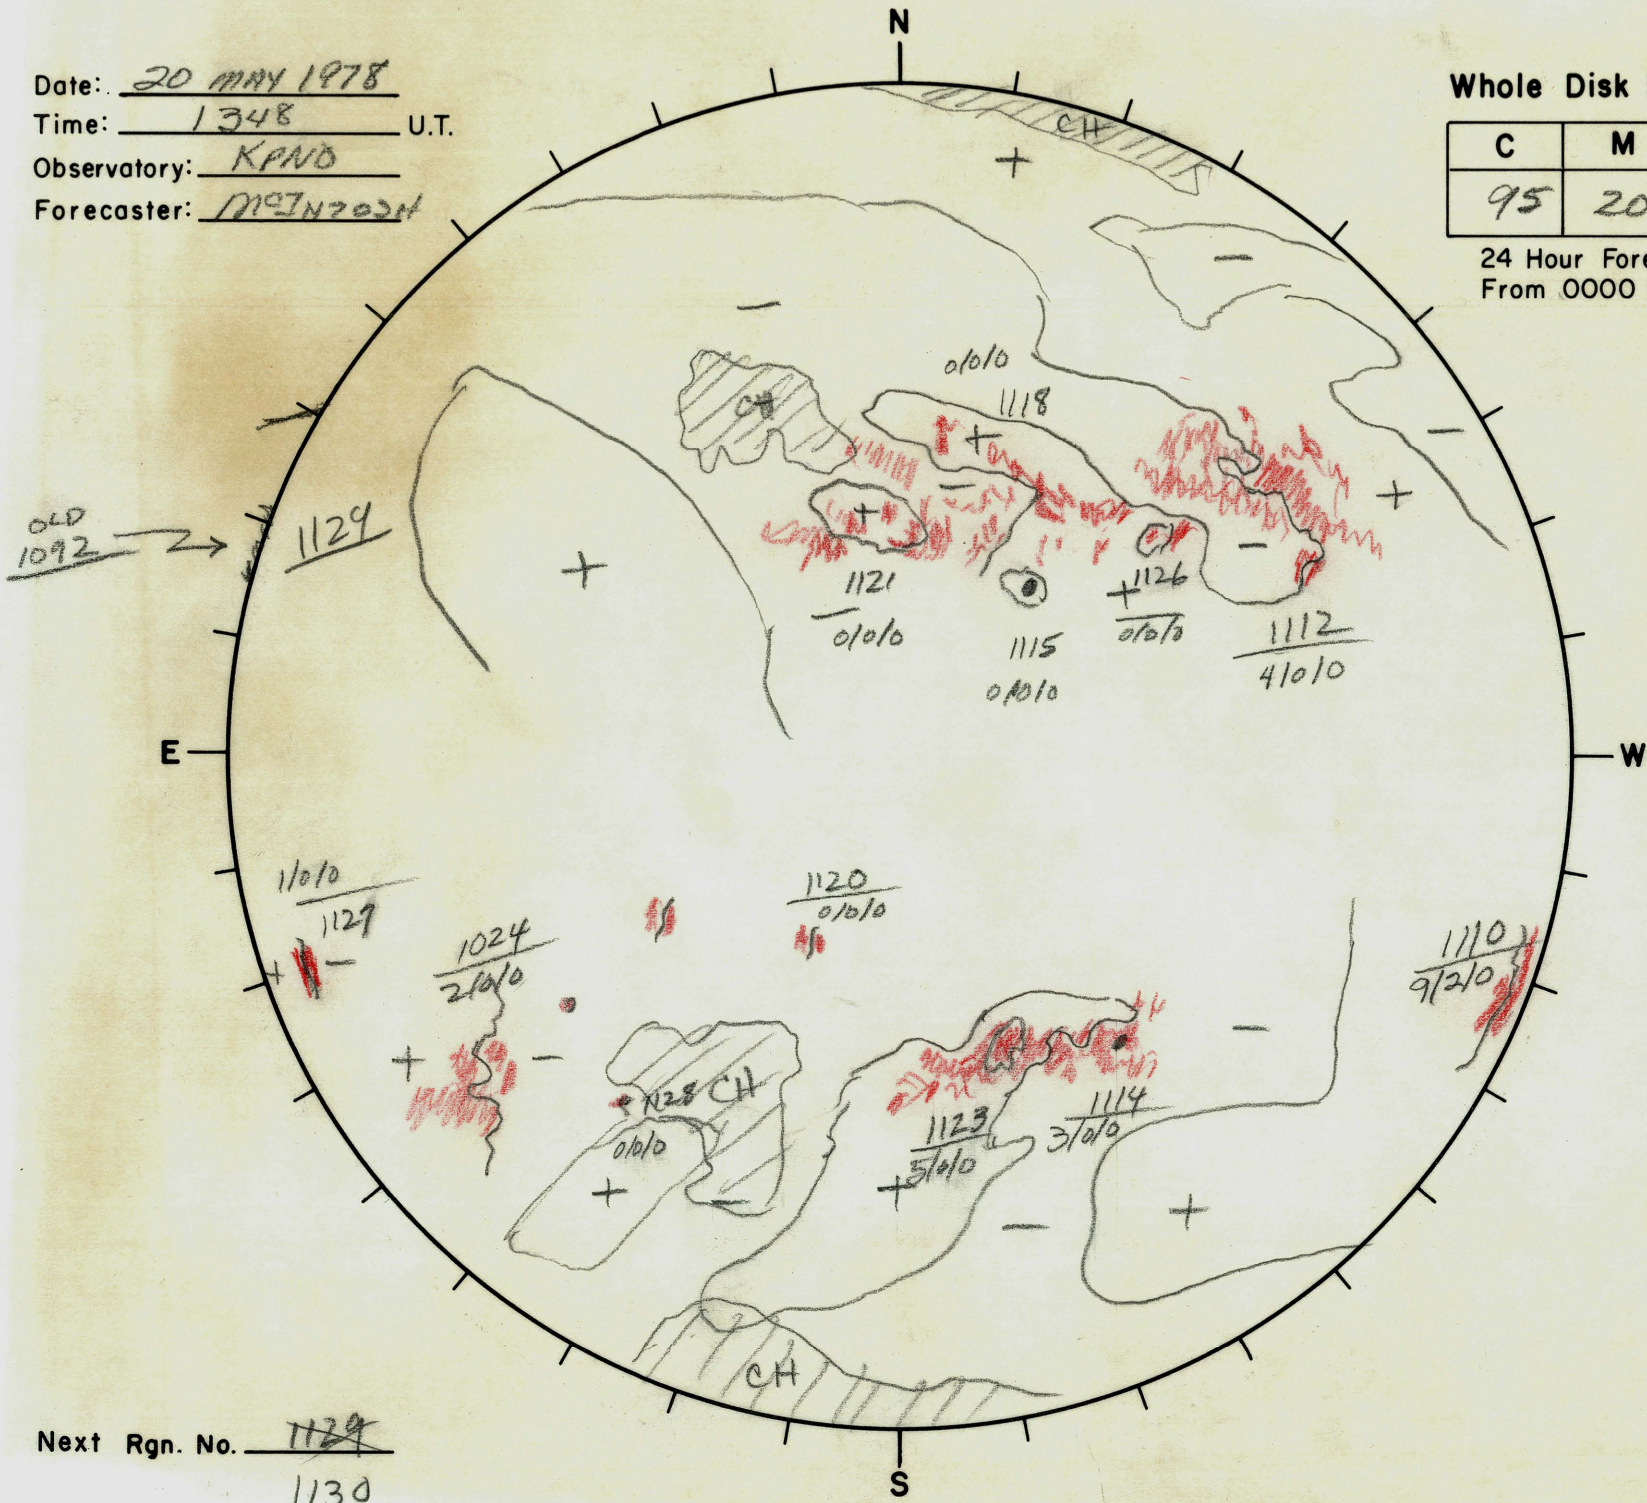

Date: 20 MAY 1978
 Time: 1348 U.T.
 Observatory: KPND
 Forecaster: MJN702H

Whole Disk Forecast

C	M	X
95	20	01

24 Hour Forecast
 From 0000 U.T. to 0000 U.T.

Next Rgn. No. ~~1129~~
1130

Lt 179.7
 Bt -2