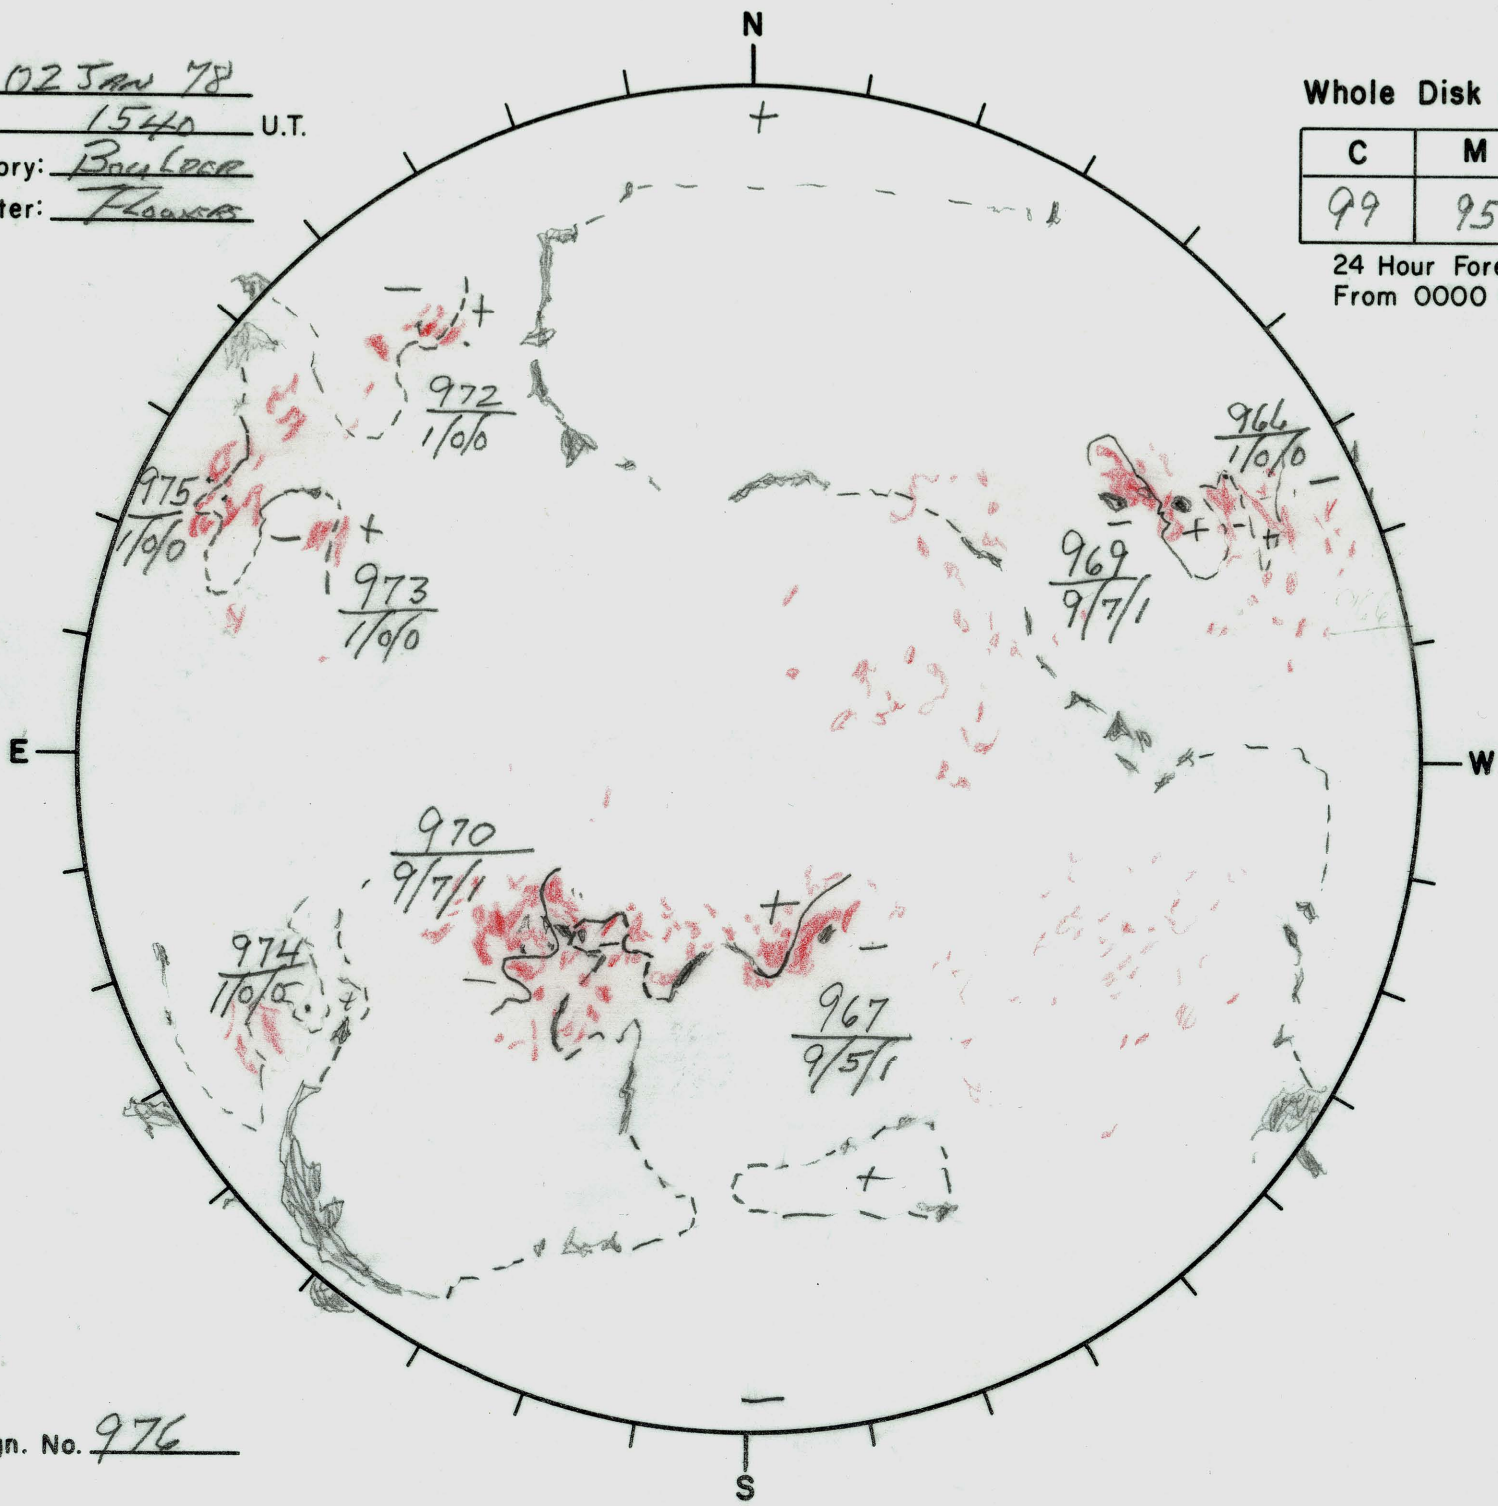

Date: 02 Jan 78  
 Time: 1540 U.T.  
 Observatory: Bacon  
 Forecaster: Flowers

Whole Disk Forecast

C	M	X
99	95	20

24 Hour Forecast  
 From 0000 U.T. to 0000 U.T.

Next Rgn. No. 976

L<sub>t</sub> 199  
 B<sub>t</sub> -3.32