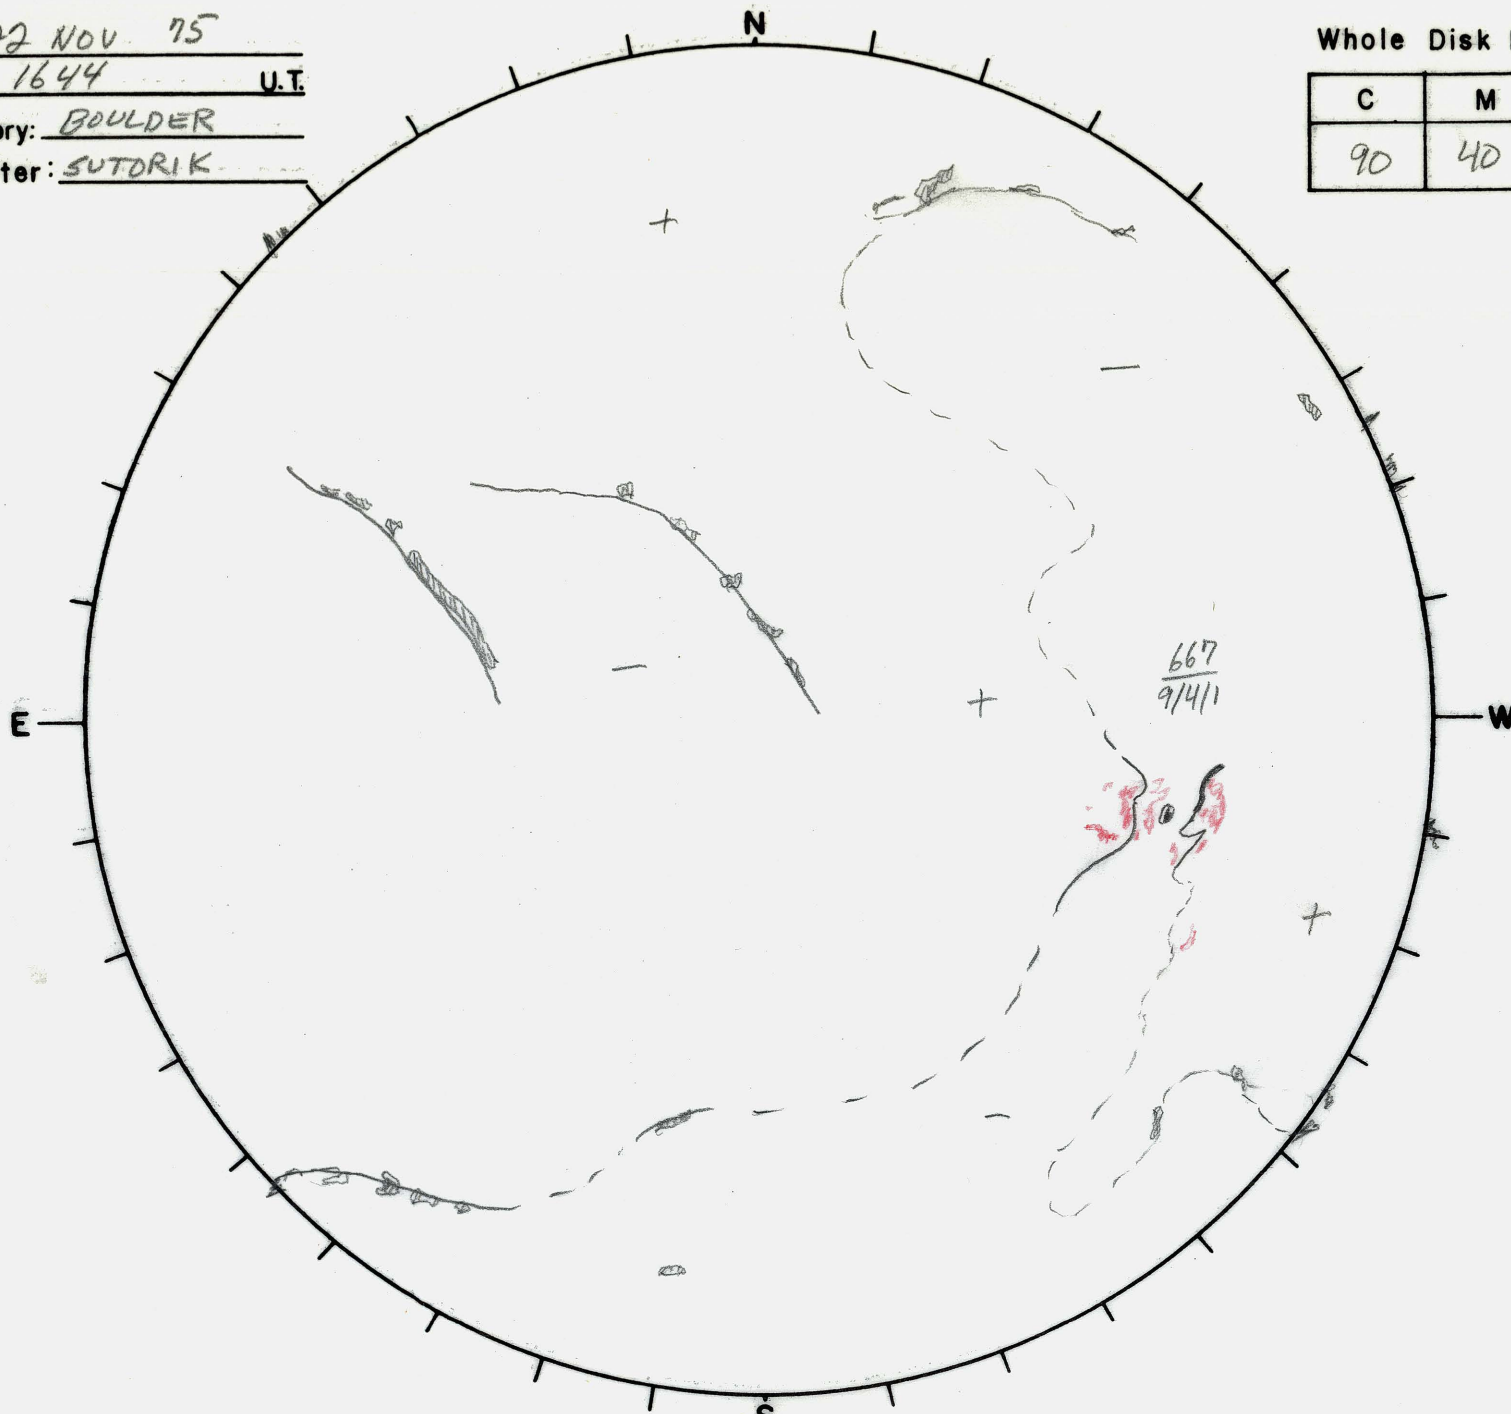

Date: 22 NOV 75
Time: 1644 U.T.
Observatory: BOULDER
Forecaster: SUTORIK

Whole Disk Forecast

| C | M | X |
|----|----|----|
| 90 | 40 | 05 |

S
Lo 307°

B = +2°