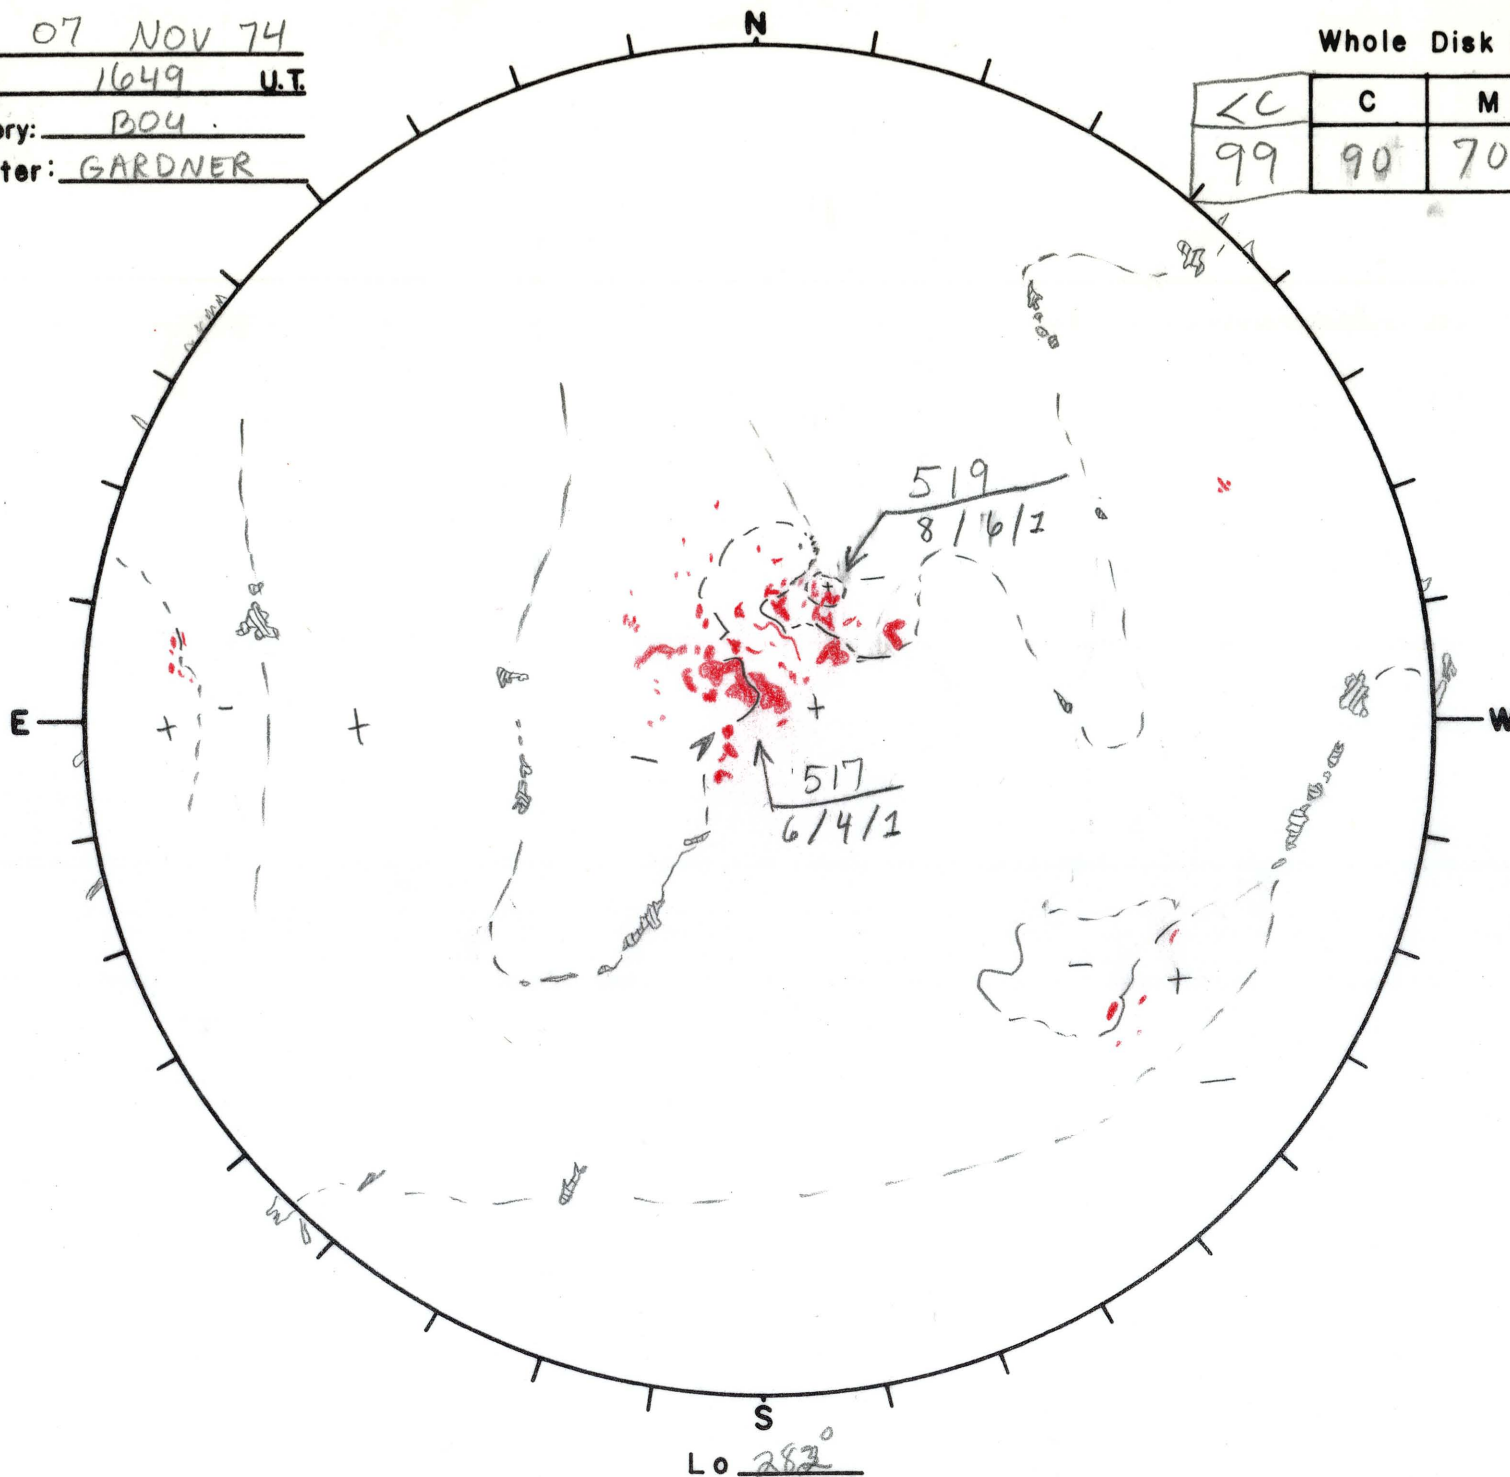

Date: 07 NOV 74
Time: 1649 U.T.
Observatory: BO4
Forecaster: GARDNER

Whole Disk Forecast

<C	C	M	X
99	90	70	20

Lo 282°