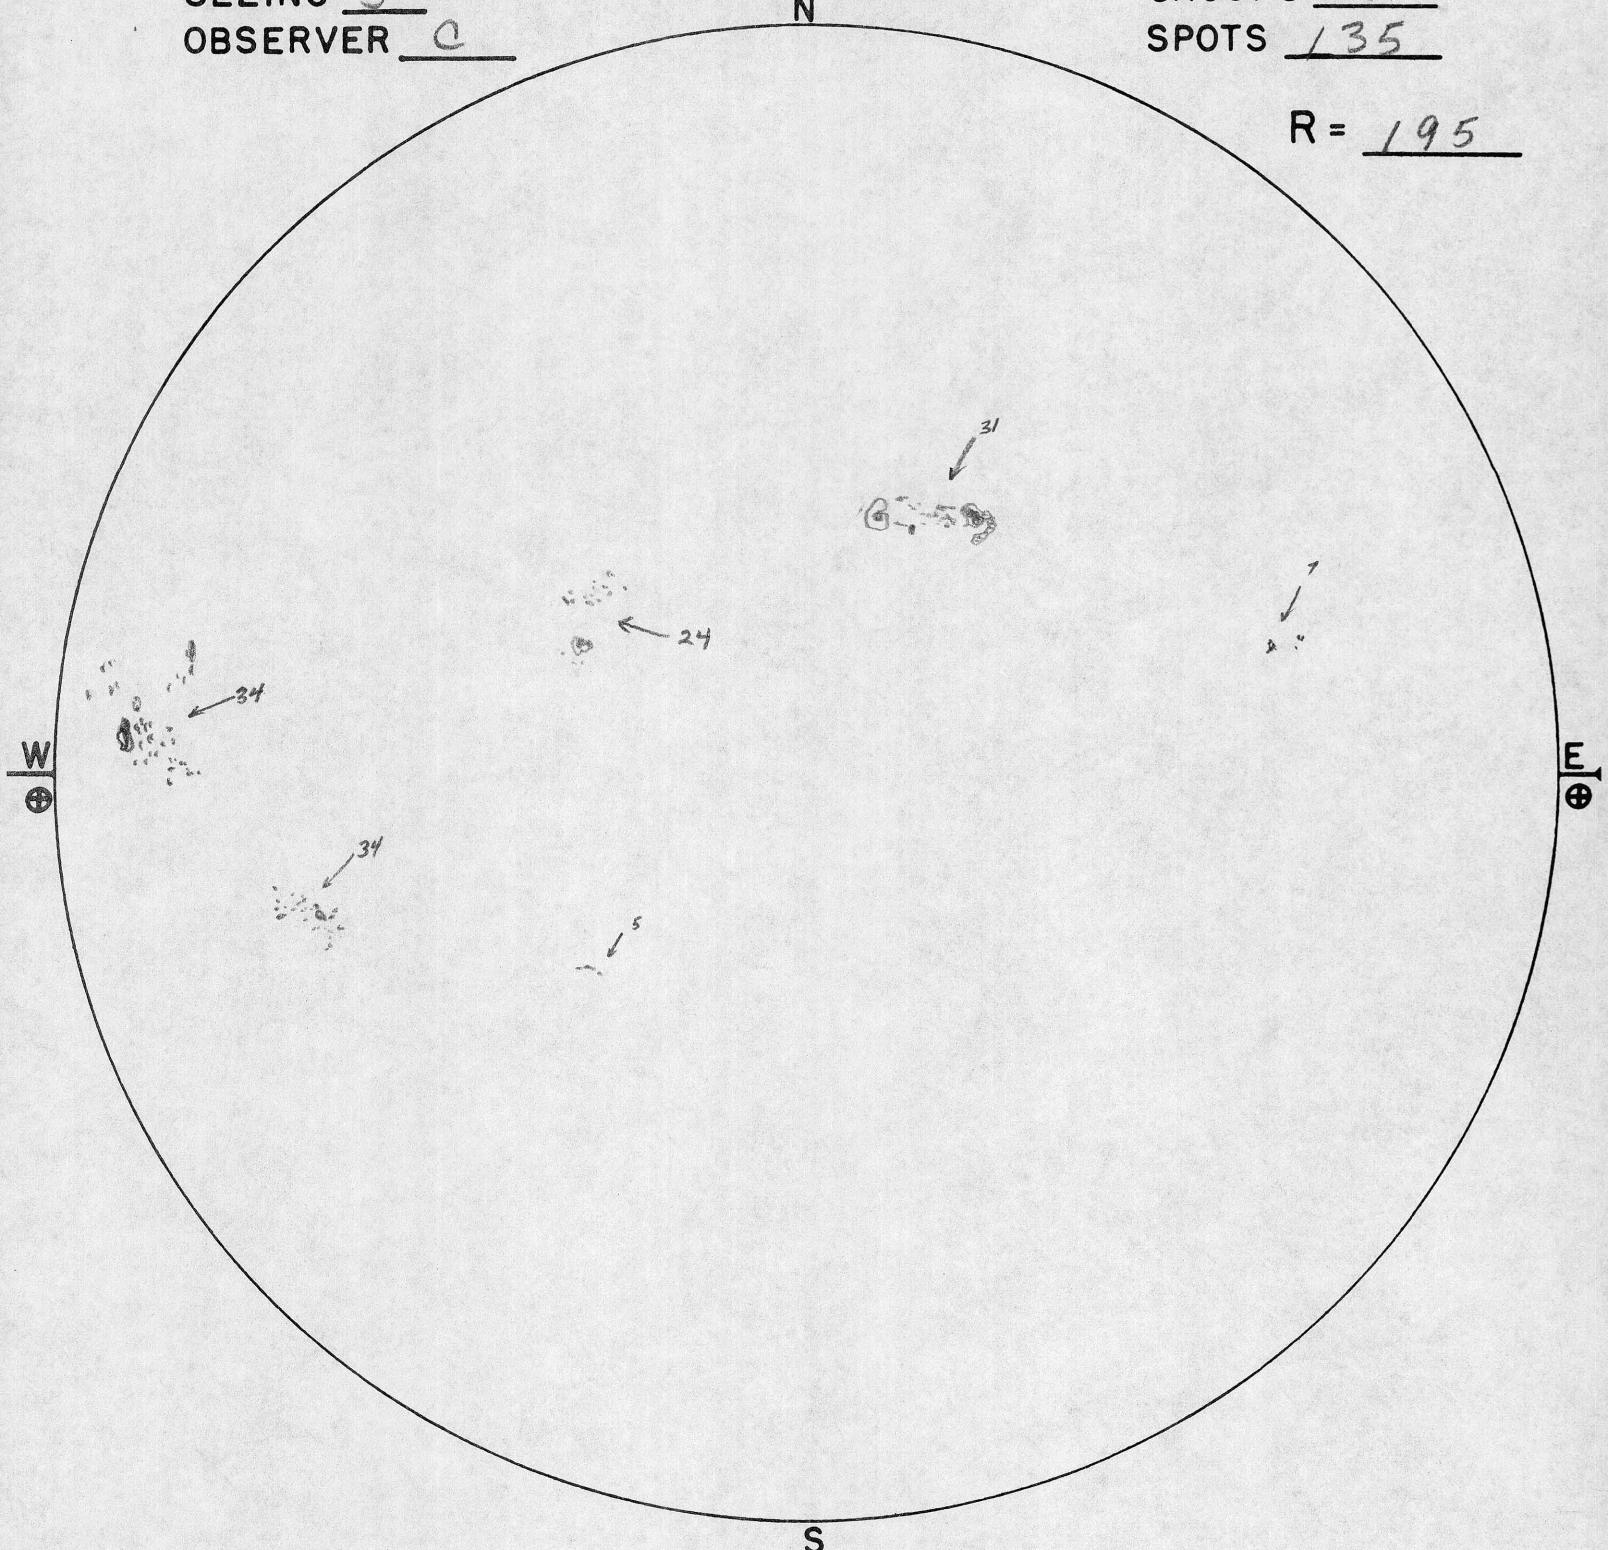

TIME 15^H 25^M U.T. DATE 16 Dec 58

SKY CONDITION 320

SEEING 5

OBSERVER C

GROUPS 6

SPOTS 135

R = 195

SUNSPOT DRAWING
SACRAMENTO PEAK OBSERVATORY
SUNSPOT, NEW MEXICO