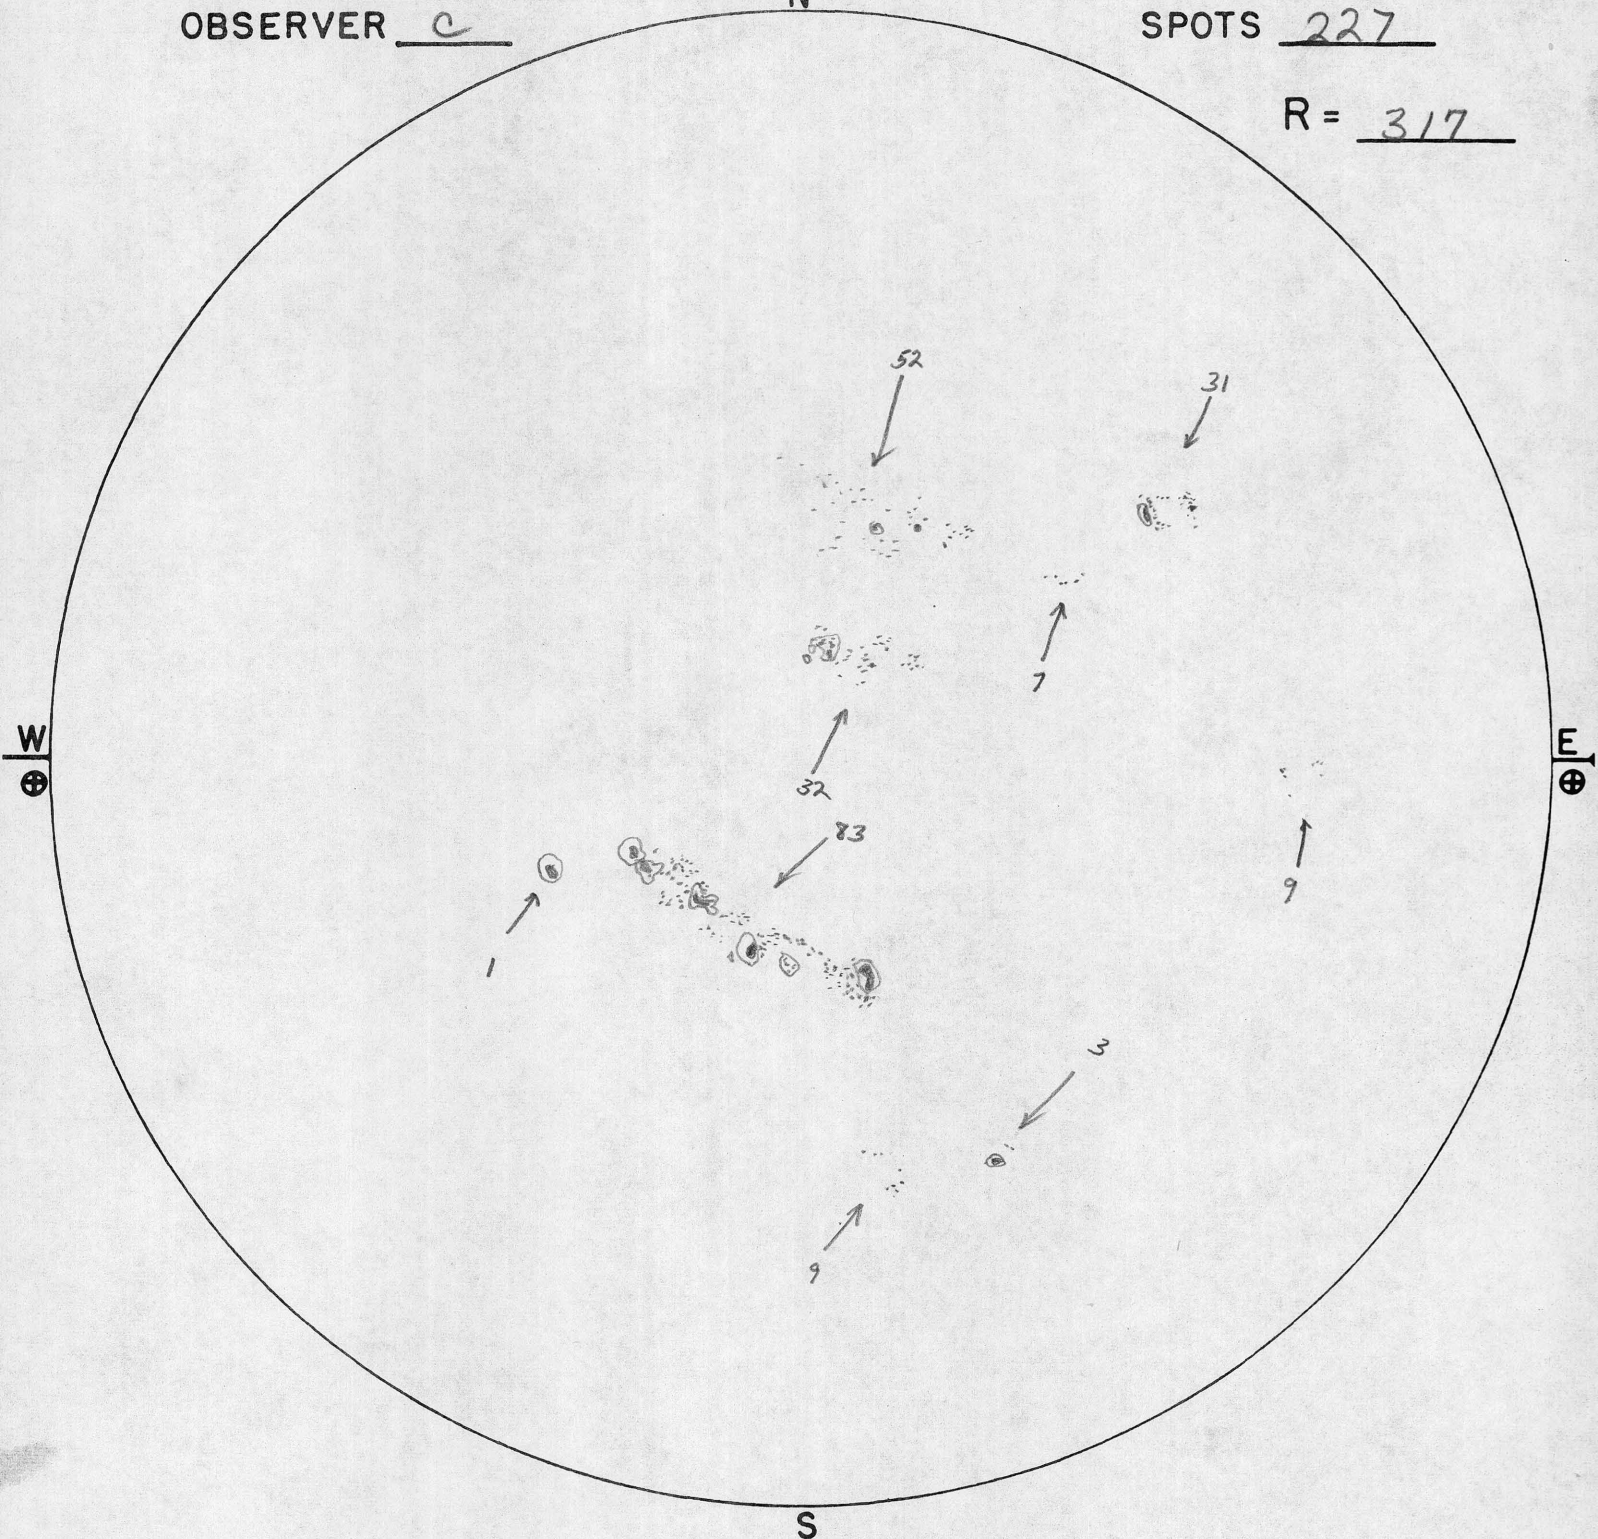

TIME 13^H 42^M U.T. DATE 31 AUG 58

SKY CONDITION >500

SEEING 5

OBSERVER C

GROUPS 9

SPOTS 227

R = 317

SUNSPOT DRAWING
SACRAMENTO PEAK OBSERVATORY
SUNSPOT, NEW MEXICO